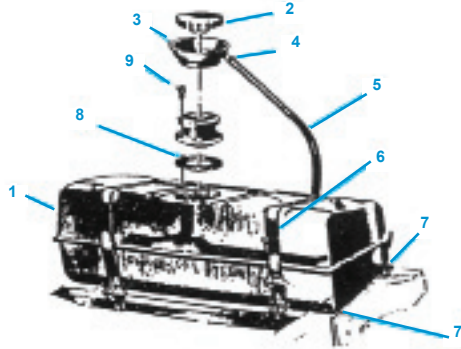

**1963-82
GAS TANKS & HARDWARE**

GT-81	63-70	Gas Tank, No Vent (#1)	208.00ea
GT-82	68-70	Gas Tank, 1 Vent (#1)	208.00ea
GT-83	70-74	Gas Tank, 2 Vent (#1)	208.00ea
GT-84	75-77	Gas Tank	255.00ea
1700	63-69	Venter Gas Cap (#2)	43.00ea
1731	63-69	Vented Locking Gas Cap	49.00ea
1701	70-74	Sealed Gas Cap (#2)	43.00ea
1702	75-77	Gas Cap (#2)	9.00ea
1703	78-81	Gas Cap (#2)	14.99ea
1704	63-67	Gas Tank Neck Rubber Boot (#3)	15.00ea
1705	68-74	Gas Tank Neck Rubber Boot (#3)	15.00ea
1739	75-77	Gas Tank Neck Rubber Boot (#3)	15.00ea
1706	78-82	Gas Tank Neck Rubber Boot (#3)	15.00ea
1712	63-74	Gas Tank Neck Drain Hose (#5)	6.50ea
1713	63-74	Gas Tank Neck Drain Nipple (#4)	3.95ea
1714	63-74	Gas Tank Neck Drain Hose Spring	6.00ea
1715	65-73	Gas Tank Neck Drain Hose Strap	3.50ea
1717	63-67	Gas Tank Strap Reinforcements (#10)	19.00pr
1709R	63-67	Replacement Gas Tank Sending Unit	70.00ea
1710R	68-74	Gas Tank Sending Unit (Replacement)	50.00ea
1698	75-77	Gas Tank Sending Unit	$200.00ea
1735	78-81	Gas Tank Sending Unit	$160.00ea
FL-82	56-81	Fuel Sender Strainer	13.50ea
1718	63-74	Gas Tank Sending Unit Gasket	2.25ea
1719	63-74	Gas Tank Sending Unit Retaining Cam	5.50ea
1711	63-74	Gas Tank Pads (Set) (#7)	9.00st
1716	63-74	Gas Tank Cork Gasket (#8)	5.00ea
1699	63-74	Gas Tank Tip Neck Mounting Bolt (9 pc) (#9)	15.00st

**1963-82
GAS TANK STRAPS**

1707	63-67	Gas Tank Straps (pair) (#6)	28.00pr
1708	68-74	Gas Tank Straps (pair) (#6)	28.00pr
1738	75-77	Gas Tank Straps (pair) (#6)	28.00pr
1737	78-82	Gas Tank Straps (pair) (#6)	28.00pr

FL-82

FL-80	70-82	Molded "S" Hose with Clamps	12.00ea
FL-81	68-82	Molded Vapor Return "S" Hose w/ Clamps	10.00ea
FL-82	56-81	Fuel Sender Strainer	13.50ea

**1963-81
BRAKE & FUEL LINE CLAMP SETS**

BL-50	63-65	Clamp Set	28.00ea
BL-51	66	Clamp Set	21.00ea
BL-52	67	Clamp Set	21.00ea
BL-53	68	Clamp Set	21.00ea
BL-54	69-72	Clamp Set	28.00ea
BL-55	73	Clamp Set	28.00ea
BL-56	74-81	Clamp Set	28.00ea

**1963-82
FUEL LINES: PUMP TO CARBURETOR**