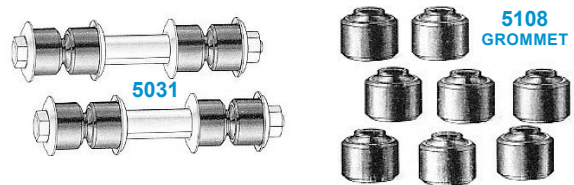

5099	63-82	Frnt. Link Bolt w/ WB Head Marking	2.50ea
5031	63-82	Frnt. Sway Bar Link Kit w/ RBW Marking	18.00pr
5098	63-82	Frnt. Sway Bar Link Kit w/ WB Marking	18.00pr
5108	63-82	Frnt. Sway Bar Link Grommets Car Set of 8	10.00st