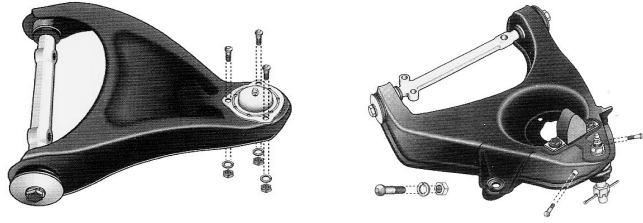

5064 63-82 Steering Box & Idler Bolt (with nut) 4.50ea

4114 63-66 Lower Steering Column Bearing 21.95ea

5093	63-82	Upper Ball Joint Boot	7.95ea
5094	63-82	Tie Rod End Boot	7.95ea

5090	63-82	Upper Ball Joint Rivet Set (new style)	15.00st
5091	63-82	Lower Ball Joint Rivet Set (new style)	15.00st

Get the original style rivet look the easy way!

5086	63-67	Front Upper A-Arm Stud w/ Nut - fine	5.00ea
5009	68-82	Front Upper A-Arm Stud w/ Nut - coarse	2.75ea
5006	63-82	Upper A-Arm Washer	2.45ea
5020	63-82	Lower A-Arm Washer	2.45ea
5084	63-82	Front A-Arm Hardware Kit (42 pc)	46.00kt
5059	63-82	Front Upper Shock Washer	4.50ea
5054	69-82	Front Rotor Grease Cap	6.00ea
5038	63-82	Front Lower A-Arm Nut Block	10.00ea
5004	63-82	Front Upper A-Arm Shaft Bushing	5.50ea
5005	63-82	Front Lower A-Arm Shaft Bushing	5.50ea
5077	63-82	Front OEM Upper A-Arm Shaft Bushing	10.00ea