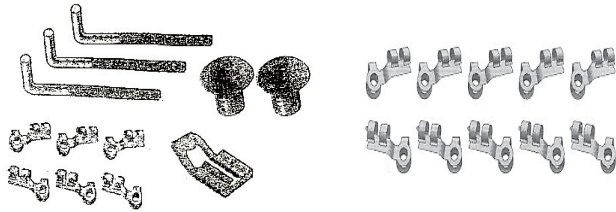

2725L	68-77	LH Inside Door Opening & Lock Control Mechanism	75.00ea
2725R	68-77	RH Inside Door Opening & Lock Control Mechanism	75.00ea

2726	68-77	Lower Door Lock Rod	20.00ea
2729	68-77	Upper Door Lock Rod	20.00ea
2727	68-77	Door Opening Control Rod (23" long)	29.00ea
2764	68-77	Door Locking Rod Screw	5.00ea
2755	68-77	Door Lock Rod Anti-Rattle Grommet	3.95ea
2759	68-77	Door Rod Anti-Rattle Block	2.95ea

Part # Year Description Price

2754 68-77 Door Lock Rod Elbow Adjuster 5.00ea  
 2764 68-77 Door Lock Long Rod Screw 5.00ea

2736 69-82 Outside Door Handle Open Rod with Clevis (Specify Left or Right) 16.95ea  
 2738 69-82 Outside Door Handle Open Rod Clevis 4.95ea