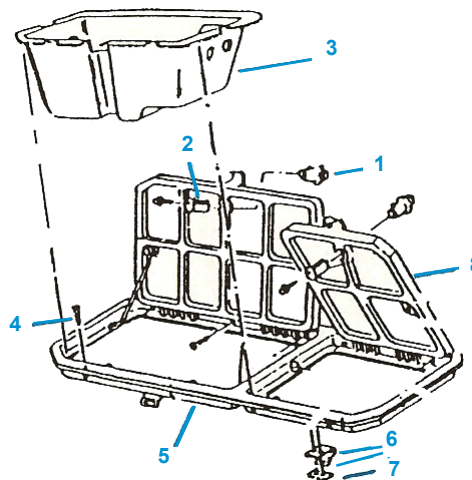

1980-82 REAR COMPARTMENT DOORS AND HARDWARE

5400	68-79	Rear Compartment Vinyl Door Loop Handles (#1)	10.50ea
5401	68-82	Rear Compartment Push Button Locks, Non-Locking (#2)	19.95ea
5402	68-82	Rear Compartment Push Button Lock Retainer (#3)	11.00ea
IN254	68-79	Rear Comp. Door Frame (3 pc) (#4)	85.00st
5403	68-79	Rear Compartment Fiberboard Door Set (3 pc) (#5)	49.00st
5428	68-79	Rear Comp. Fiberboard Cover Tray (#6)	CALL
5404	68-79	Rear Comp. Plastic, Cover Tray (#6)	54.00ea
5406	68-79	Rear Comp. Door Hinge Set (3 pc) (#7)	CALL
5407	68-79	Rear Comp. Stainless Door Hinge Set (3 pc) (#7)	40.00ea
5408	68-79	Battery Compartment Door Seal (#8)	18.00ea
5409	68-82	Rear Comp. Door Bumper Set (6 pc) (#9)	7.50st
IN255	68-79	Rear Compartment Main Frame (#10)	138.00ea
5411	68-76	Rear Compartment Light Switch (#11)	29.00ea
5412	68-79	Rear Comp. Rivet Set (to Mount Hinge) (6 pc) (#12)	5.50st
5413	68-82	Rear Comp. Door Lock Striker (#13)	5.00ea
5414	68-82	Rear Comp. Door Lock Striker Nut (#14)	2.00ea
5415	68-76	Rear Comp. Tray, with Light (#15)	39.00ea
5416	68-79	Rear Comp. Tray, without Light (#15)	39.00ea
5420	68-79	Door Frame Screw Kit (24 pc)	6.50st
5421	68-79	Surround Screw Kit	9.00kt

5401	68-82	Rear Compartment Push Button Locks Non-Locking (#1)	19.95ea
5402	68-82	Rear Compartment Push Button Lock Retainer (#2)	11.00ea
5405	80-82	Rear Comp. Plastic, Cover Tray (#3)	38.00ea
5409	68-82	Rear Comp. Door Bumper Set (6 pc) (#4)	7.50st
5410	80-82	Rear Comp. Main Frame (#5)	85.00ea
5413	68-82	Rear Comp. Door Lock Striker (#6)	5.00ea
5414	68-82	Rear Comp. Door Lock Striker Nut (#7)	2.00ea
5418	80-82	Rear Comp. Door Frame Set (2 pc) (#8)	81.00st
5419	80-82	Surround Screw Kit	3.00st