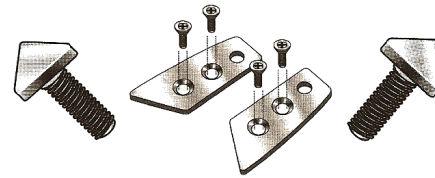

IN317K	68-77	T-Top Body Trim Kit, Stainless Steel <i>Kit Includes: (2) Triangle Bolts, Lt & Rt Trim Plates & (4) S.S. Screws</i>	42.95kt