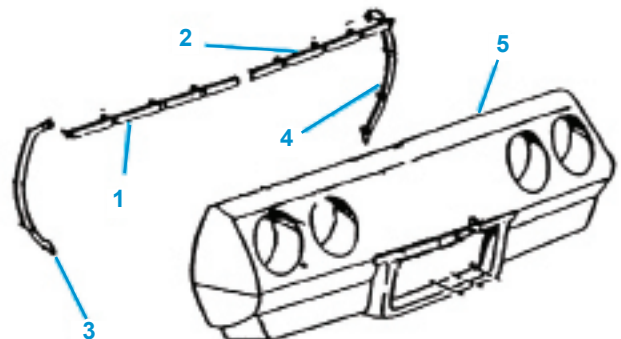

1968-72

FRONT BUMPERS & HARDWARE

7030	68-72	Front Bumper (#1)	700.00ea
7031	68-69	Front Bumper Guard (Left) (#2)	200.00ea
7032	68-69	Front Bumper Guard (Right) (#2)	200.00ea
7033	70-72	Front Bumper Guard (Left)(#2)	200.00ea
7034	70-72	Front Bumper Guard (Right) (#2)	200.00ea
7035	69-72	Front Crossmember (#3)	215.00ea
7000	68-72	Front Nose Rod	30.00ea
7036	68-72	Front Center Brace (#4)	CALL
7037	68-72	Front Frame Extension (Left) (#5)	CALL
7038	68-72	Front Frame Extension (Right) (#5)	CALL
7039	69	Front Outer Brace (Left) (#6)	90.00ea
7040	69	Front Outer Brace (Right) (#6)	90.00ea
7041	70-72	Front Outer Brace (Left) (#6)	90.00ea
7042	70-72	Front Outer Brace (Right) (#6)	90.00ea
7043	68-69	Front Outer Brace Extension Bracket (#7)	CALL
7044	70-72	Front Outer Brace Extension Bracket (Left or Right) (#7)	14.00ea
7055	68-72	Corner Reinforcement Bracket	36.00pr
7045	68-72	Frt. Crossmember Extension (LH) (#8)	24.00ea
7046	68-72	Frt. Crossmember Extension (RH) (#8)	24.00ea
7047	68-72	Front License Plate Bracket (#9)	32.00ea
7056	68-72	Front Bumper Bolt Kit	21.00kt

Large Inventory of Reconditioned Parts In-Stock!

1968-73

REAR BUMPERS & HARDWARE

7048	68-73	Rear Bumper (Left) (#1)	CALL
7049	68-73	Rear Bumper (Right) (#1)	CALL
7050	68-73	Rear Bumper Rod Brace (LH/RH) (#2)	14.00ea
7051	68-73	Rear Bumper Brace Bolt to Frame (LH)	18.00ea
7052	68-73	Rear Bumper Brace Bolt to Frame (RH)	18.00ea
7058	68-73	Rear Bumper Brace Bolt to Bumper (Left) (#3)	18.00ea
7059	68-73	Rear Bumper Brace Bolt to Bumper (Right) (#3)	18.00ea
7053	68-73	Rear Bumper Brace, Outer (LH) (#4)	54.00ea
7054	68-73	Rear Bumper Brace, Outer (RH) (#4)	54.00ea
7057	69-73	Rear Bumper Bolt Kit	21.00kt

1974

REAR BUMPER STRAP

7082	74	Rear Bumper Strap	29.00ea

1974-82

REAR BUMPERS & HARDWARE