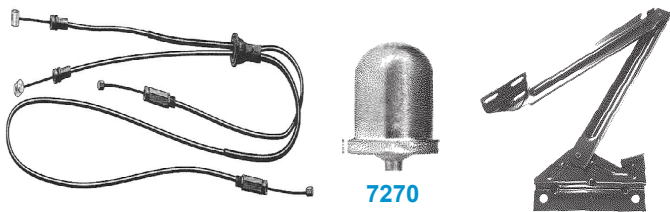

**1984-96  
HOOD HARDWARE**

8841	84-96	Hood Release Cable	27.50ea
8839	84-96	Hood Release Handle	39.95ea
8833	84-90	Under Hood Lamp	55.00ea
8913	91-96	Under Hood Lamp	55.00ea
7270	77-04	Switch Under Hood Lamp	9.95ea
8914	84-96	Under Hood Lamp Lens	39.95ea
7253	84-96	Hood Support (Scissor-type)	89.00ea