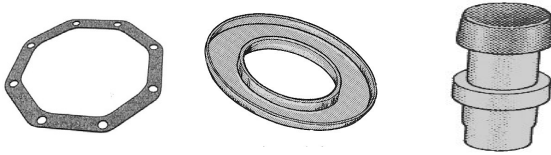

5500	63-79	Rear End Cover Gasket	5.95ea
5530	63-79	Rear End Axle Deflector	2.50ea
5518	63-79	Rear End Side Seal	6.00ea
5528	65-82	Rear End Vent (White Plastic)	3.00ea