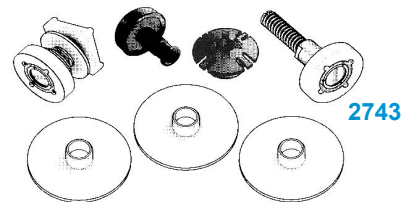

2743	68-77	Side Window Track Lift Kit	45.00kt
2744	78-82	Side Window Track Lift Kit	49.00kt