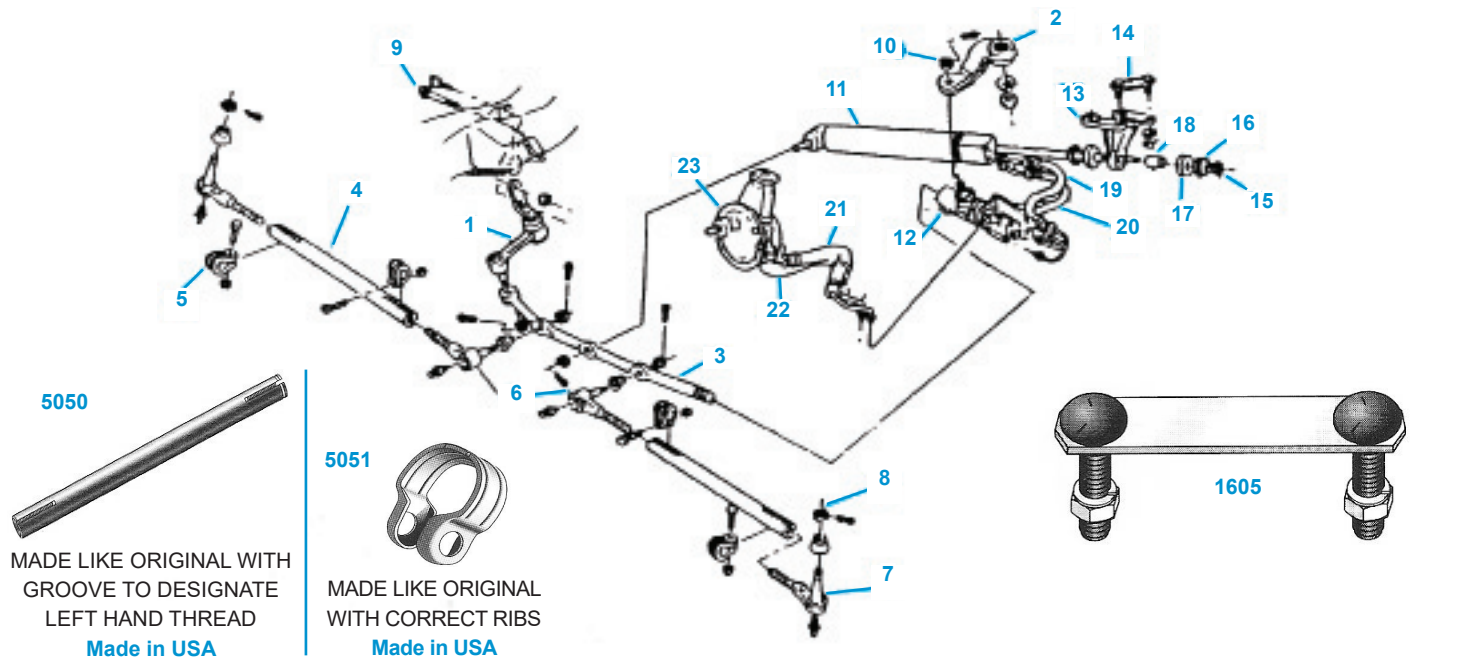

5050

MADE LIKE ORIGINAL WITH
GROOVE TO DESIGNATE
LEFT HAND THREAD
Made in USA

5051

MADE LIKE ORIGINAL
WITH CORRECT RIBS
Made in USA