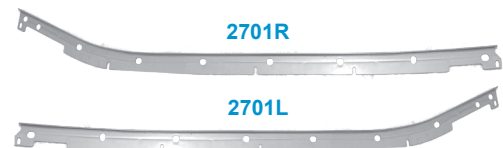

2701	69-82	Side Window SS Trim Molding (Lt/Rt)	48.95ea
WS214	69-82	Side Window Outer Seals (pair)	130.00pr
2701K	69-82	Side Window Trim Molding & Seals Kit Kit Includes: 2701L, 2701R, & WS214	159.00kt