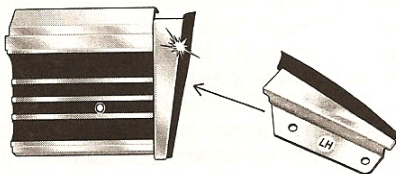

WS213	72-77	Sill Plate Rear Water Guard (Left or Right)	14.00ea
WD7879	78-79	Water Guard	30.00pr

This Will Stop The Water Leaks on Your Seat Belts!
ALL 72-73 Corvettes Are Missing This Part.