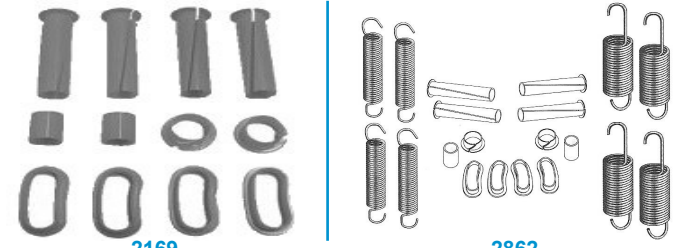

2169	68-82	Headlight Bushing Rebuilt Kit (12 pc)	21.95kt
2862	68-82	Headlight Rebuilt Kit (20 pc)	42.00kt