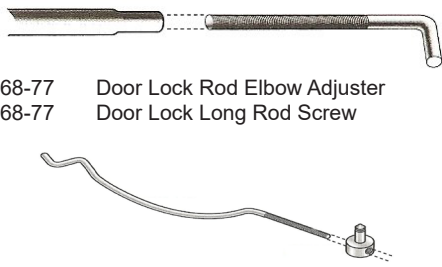

Part # Year Description Price

2754 68-77 Door Lock Rod Elbow Adjuster 5.00ea  
 2764 68-77 Door Lock Long Rod Screw 5.00ea

2736 69-82 Outside Door Handle Open Rod with Clevis (Specify Left or Right) 16.95ea  
 2738 69-82 Outside Door Handle Open Rod Clevis 4.95ea