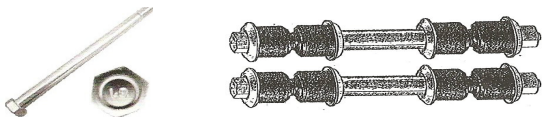

5099	63-82	Front Link Bolt w/ "WB" Head Marking	2.50ea
5031	63-82	Front Sway Bar Link Kit w/RBW marking	18.00pr
5098	63-82	Front. Sway Bar Link Kit w/WB marking	18.00pr
5108	63-82	Front Link Grommets (8 pc)	10.00st