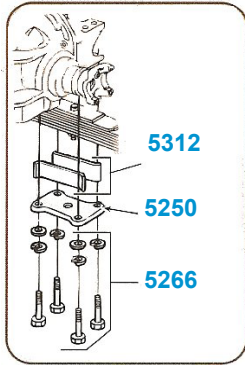

**1977-1979
REAR SPRING SPACER**

5312	77-79	Rear Spring Spacer with FE 7 (pair)	10.00pr
5250	63-76	Rear Spring Plate	27.00ea
5251	77-79	Rear Spring Plate	27.00ea
5266	63-76	9/16" Rear Spring Bolt with Washer	2.50ea
5267	77-79	7/16" Rear Spring Bolt with Washer	1.50ea