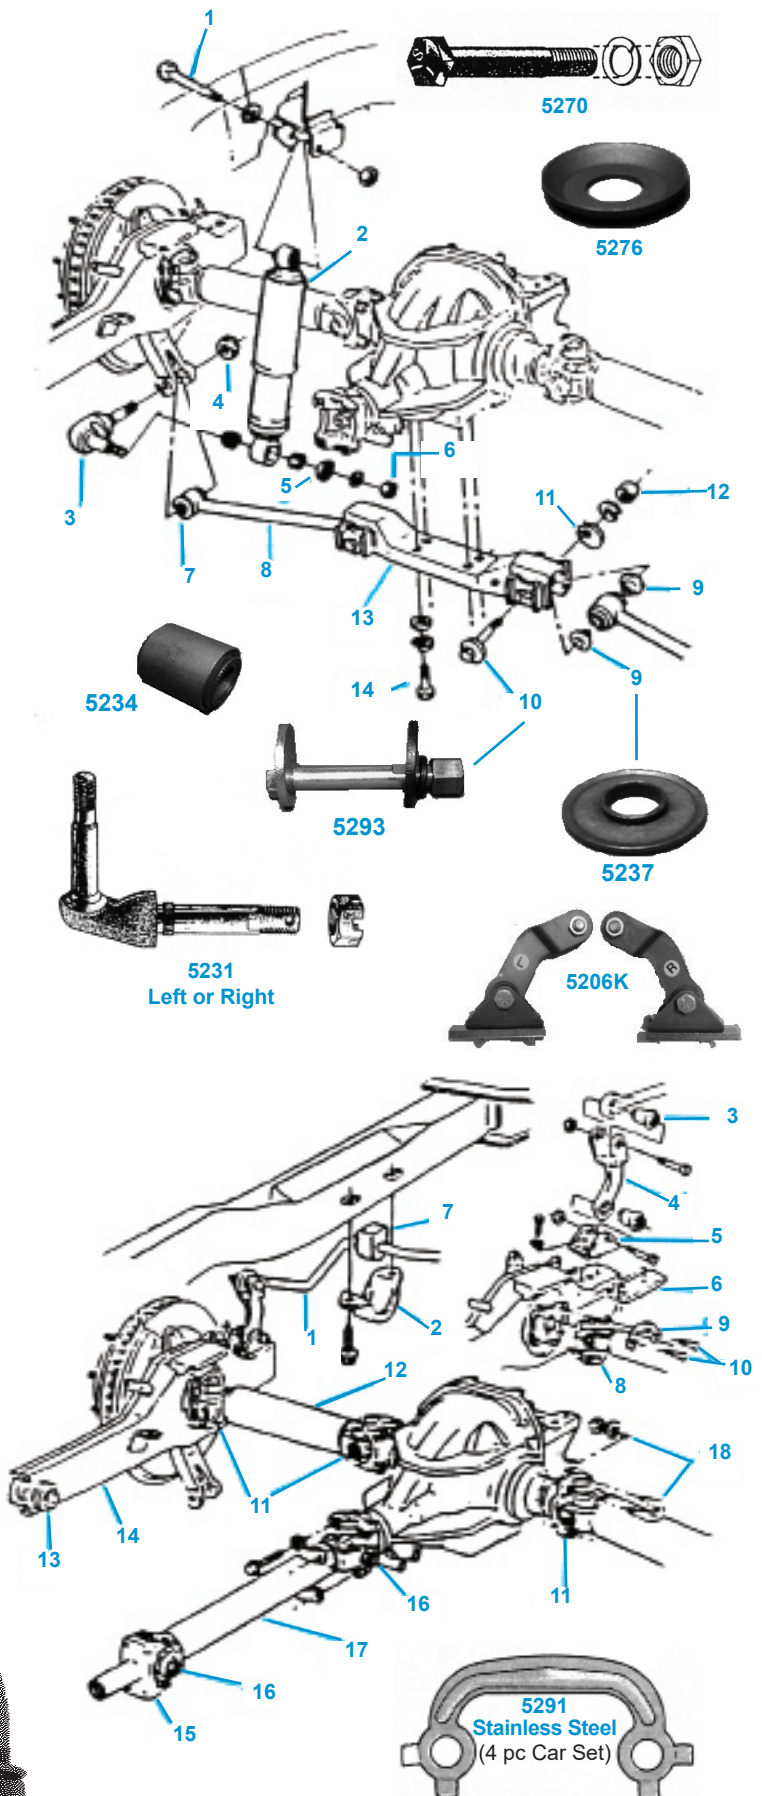

5281

5291 Stainless Steel (4 pc Car Set)

ALL TRAILING ARMS MADE IN USA