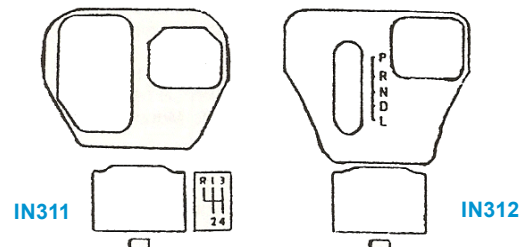

1964-67 CONSOLE REPAIR KIT

IN311	64-67	Console Repair Kit (4 spd)	48.00kt
IN312	65-67	Console Repair Kit (Automatic)	67.00kt

IN336	70-71	Console Woodgrain Insert (with Air)	24.95ea
IN337	70-71	Console Woodgrain Insert (without Air)	24.95ea
IN313	72-76	Console Woodgrain Insert (with Air)	24.95ea
IN314	72-76	Console Woodgrain Insert (without Air)	24.95ea