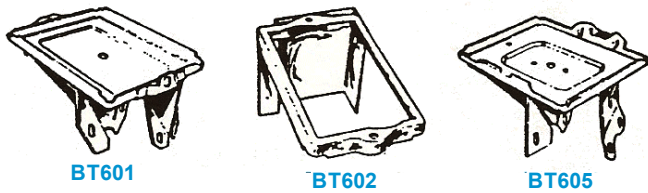

1963-82 BATTERY TRAYS & HARDWARE

BT600	63-66	Battery Tray Kit (RH), without Air <i>Kit Includes: Tray, Hold Down & Bolt Kit</i>	125.00kt
BT601	63-66	Battery Tray (RH), without Air	49.95ea
BT602	63-66	Battery Hold Down, with Shield, w/o Air	22.00ea
BT603	63-66	Battery Bolt Kit with Correct Wing Nuts, without Air	9.99kt
BT604	67	Battery Tray Kit, without Air <i>Kit Includes: Tray, Clamp & Heat Shield</i>	139.00kt
BT605	67	Battery Tray, without Air	89.95ea
BT606	67	Battery Hold Down with Clamp, w/o Air	6.00ea
BT607	67	Battery Heat Shield, without Air	39.50ea
BT608	63-67	Battery Tray Kit (LH), with Air & 65 396 <i>Kit Includes: Tray, Hold Down & Bolt Kit</i>	200.00kt
BT609	63-67	Battery Tray (LH), with Air & 65 396	89.95ea
BT610	63-67	Battery Hold Down, with Air & 65 396	23.95ea
BT611	63-67	Battery Bolt Kit with Correct Wing Nuts, with Air & 65 396	11.95kt
BT612	68-82	Battery Hold Down Kit <i>Kit Includes: (2) Brackets, (2) Reinforcements & Hardware</i>	30.00kt

1955-82 BATTERY & GROUND CABLES

BC698	55-61	Battery Cables, All	144.00st
BC700	63-65	Battery Cables, Small Block, without Air	160.00st
BC701	63	Battery Cables, with Air	160.00st
BC702	64-65	Battery Cables, with Air	160.00st
BC703	65	Battery Cables, Big Block	160.00st
BC704	66-67	Battery Cables, All, with Air	160.00st
BC705	66-67	Battery Cables, Small Block, without Air	160.00st
BC706	66-67	Battery Cables, Big Block, without Air	160.00st
BC707	68-69	Battery Cables, All	182.00st
BC712	70	Battery Cables with Side Post	212.00st
BC713	71	Battery Cables with Side Post	212.00st
BC715	68-71	Motor to Frame Ground Cable	45.00ea
BC716	72-82	Motor to Frame Ground Cable	45.00ea
BC717	72-74	Battery Cables, All	212.00st
BC718	75-80	Battery Cables, All	212.00st