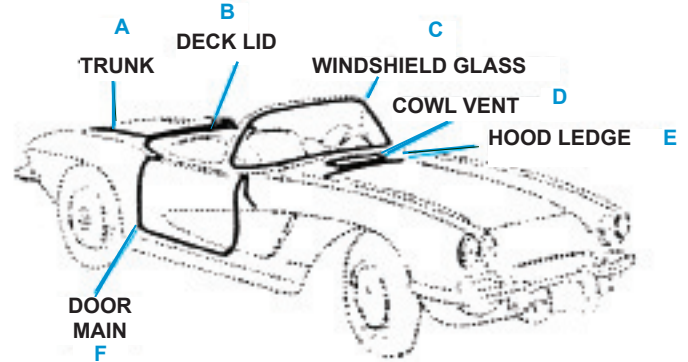

**1956-62
WEATHER STRIPS**

2654	56-62	Door Handle Gaskets (Car Set)	4.00st
WS118	56-62	Door Jam Light Switch Gasket	1.50pr
WS119	56-62	Door Window Cap Bumpers	10.00st
WS120	56-62	Rear Run Liners	7.00ea
WS121	56-59E	Auxiliary Weatherstrip (Before 6300)	25.00ea
WS122	59L-62	Auxiliary Weatherstrip	25.00ea
WS123	56-62	Window Seals Inner & Outer (Unbent, 4 per car)	6.00ea
WS125	59-60	Door Main Weatherstrip (F)	56.00ea
WS126	61-62	Door Main Weatherstrip (No Clips) (F)	70.00ea
WS127	56-62	Auxiliary Weatherstrip Clips (4 req'd)	.50ea
WS128	56-62	Front Window Runs	13.50ea
WS129	56-62	Windshield Weatherstrip (C)	39.00ea
WS130	56-57	Hood Ledge Weatherstrip (E)	10.50ea
WS131	58-62	Hood Ledge Weatherstrip (E)	10.50ea
WS132	56-58	Trunk Weatherstrip (A)	21.00ea
WS133	59-62	Trunk Weatherstrip (A)	21.00ea
WS134	56-62	Cowl Vent Weatherstrip (D)	11.25ea
WS135	56-58	Deck Lid Weatherstrip (B)	13.50ea
WS136	59-62	Deck Lid Weatherstrip (B)	13.50ea