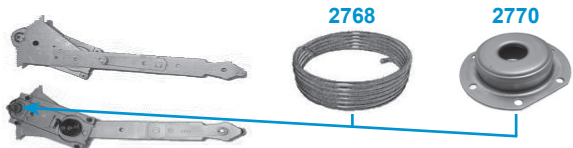

2746LK	69-82	LH Outside Door Handle w/ Rod & Clips	49.00kt
2746RK	69-82	RH Outside Door Handle w/ Rod & Clips	49.00kt
2736	69-82	Outside Door Handle Rod w/ Clevis	16.95kt

Specify Left or Right