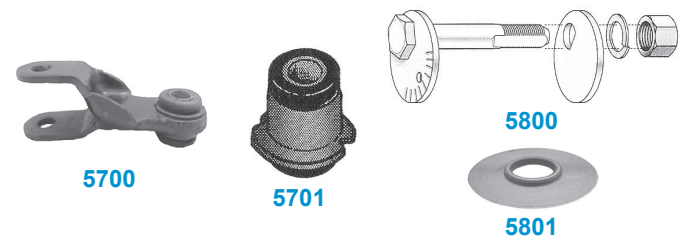

5700	84-96	Rear Sway Bar Link with Bushing	25.00ea
5701	84-96	Rear Sway Bar Link Bushing	5.50ea
5800	84-96	Rear Camber Bolt Kit	19.95kit
5801	84-89	Rear Strut Rod Cap	2.00ea