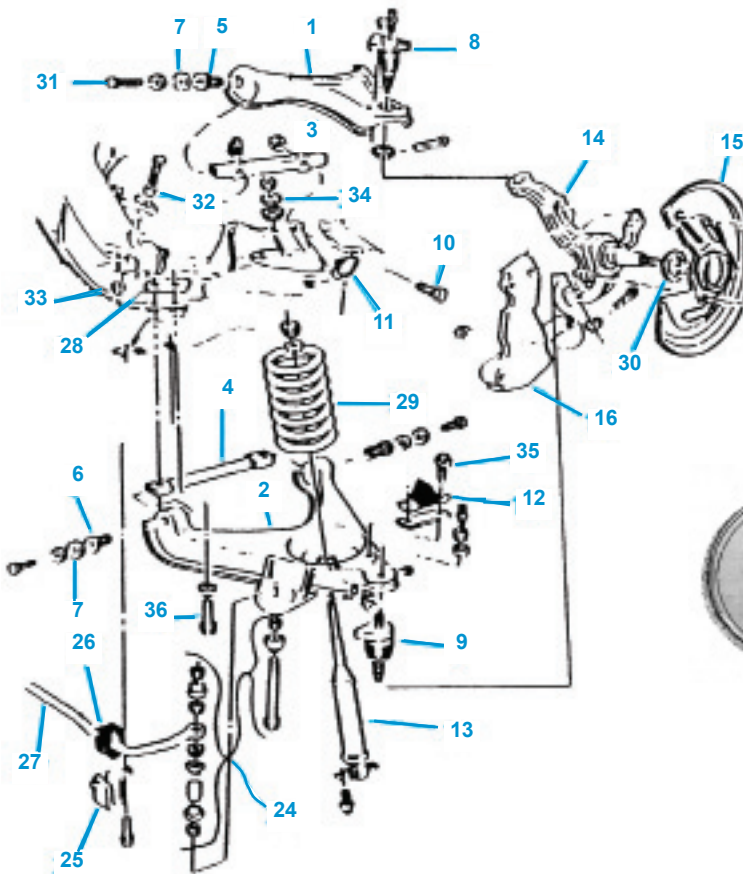

5071	65-82	Front Standard Suspension Rebuild Kit	145.00kt

Kit Includes:

- (4) Upper A-Arm Bushings, (4) Lower A-Arm Bushings,
- (2) Upper Ball Joints, (2) Lower Ball Joints,
- (1) Front Link Bushing Kit, (2) Outer Tie Rod Ends,
- (6) Upper Ball Joint Rivets, (4) Lower Ball Joint Rivets

1963-82

FRONT SUSPENSION

5000	63-82	Front Upper A-Arm with Ball Joint (#1)	CALL
5001	62-82	Front Lower A-Arm with Ball Joint (#2)	CALL
5002	63-82	Front Upper A-Arm Shaft Kit (#3)	55.00kt
5003	63-82	Front Lower A-Arm Shaft Kit (#4)	89.00kt
5077	63-82	OEM Style Upper A-Arm Bushing (#5)	10.00ea
5004	63-82	Front Upper A-Arm Shaft Bushing (#5)	5.50ea
5005	63-82	Front Lower A-Arm Shaft Bushing (#6)	5.50ea
5006	63-82	Front Upper Shaft Bushing Washer (#7)	2.45ea
5020	63-82	Front Lower Shaft Bushing Washer (#7)	2.45ea
5007	63-82	Front Upper Ball Joint (#8)	29.00ea
5093	63-82	Upper Ball Joint Boot	7.95ea
5008	63-82	Front Lower Ball Joint (#9)	29.00ea
5086	63-67	Front Upper Control Arm Stud (#10)	5.00ea
5009	68-82	Front Upper Control Arm Stud (#10)	2.75ea
5010	63-75	Front Upper Bumper (#11)	4.95ea
5011	76-82	Front Upper Bumper (#11)	4.95ea
5012	63-82	Front Lower Bumper (#12)	9.99ea
5013	63-82	Front Shock (#13)	49.00ea
5116	63-82	Front Shock Upper Mount Kit	13.00ea
5014	65-68	Front Steering Knuckle (#14)	CALL
5015	69-82	Front Steering Knuckle (#14)	199.00ea
5016S	69-75	Front Backing Shield-Silver (L/R) (#15)	32.00ea
5016G	76-82	Front Backing Shield-Gold (L/R) (#15)	32.00ea
5017*	65-82	Front Caliper Adapter Bracket (#16)	CALL
5019	65-68	Front Wheel Grease Cap (#17)	10.00ea
5054	69-82	Front Wheel Grease Cap (#17)	6.00ea
5209	63-68	Front Spindle Nut (#18)	3.15ea
5021	63-68	Front Spindle Washer (#19)	1.75ea
5022	69-82	Front Spindle Washer (#19)	CALL
5023	63-68	Front Outer Wheel Bearing (#20)	9.00ea
5024	69-82	Front Outer Wheel Bearing (#20)	15.00ea
5025	65-68	Front Rotor with Hub (#21)	CALL
5026	69-82	Front Rotor with Hub (#21)	CALL
5083	65-82	Front Rotor w/o Hub (#21) Imported	69.00ea
UBJ-01	63-82	Upper Ball Joint Rivet	2.50ea
BJ-01	63-82	Lower Ball Joint Rivet	1.00ea