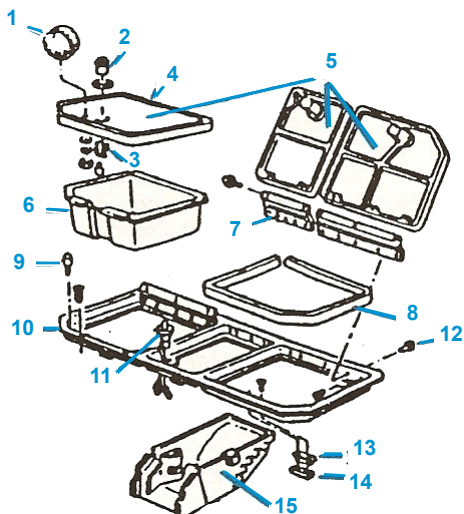

1968-79 REAR COMPARTMENT DOORS AND HARDWARE