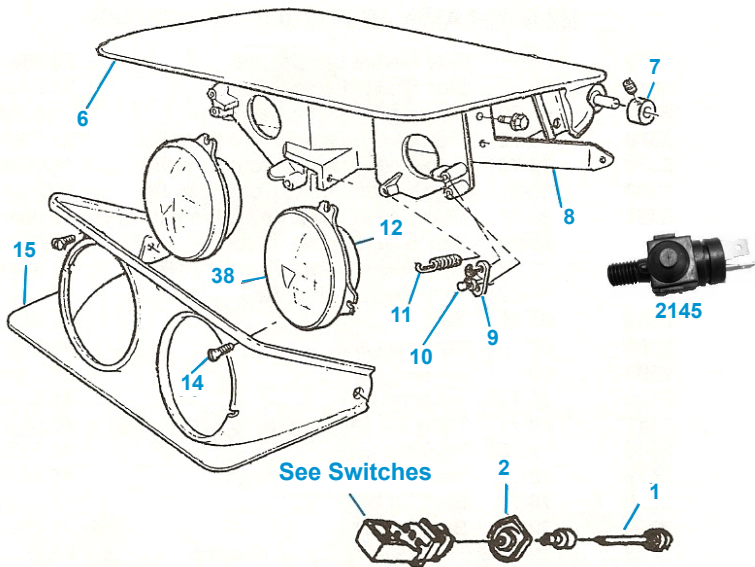

1968-82 HEADLIGHT PARTS

2100	68-71	Headlight Knob & Rod (#1)	15.00ea
2101	72-76	Headlight Knob & Rod (#1)	21.75ea
2100	77	Headlight Knob & Rod (#1)	15.00ea
2102	78-79	Headlight Knob & Rod (#1)	18.95ea
2103	80-82	Headlight Knob & Rod (#1)	18.95ea
2166	69-77	Headlight Knob Bezel	16.00ea
2105	78-82	Headlight Knob Bezel (#2)	12.00ea
2106	68-82	Headlight Actuator Valve	14.00ea
2108	68-82	Headlight Actuator Relay	59.95ea
2111	68-82	Headlight Top (Left) (#6)	229.00ea
2112	68-82	Headlight Top (Right) (#6)	229.00ea
2113	68-82	Headlight Stops (#7)	3.95ea
2114	68-69	Headlight Up Stops (LH/RH) (#8)	CALL
2115	70-82	Headlight Up Stops (Left) (#8)	CALL
2116	70-82	Headlight Up Stops (Right) (#8)	CALL
2117	68-82	Headlight Adjuster Bracket (#9)	2.35ea
2118	68-82	Headlight Adjuster Screw (#10)	.50ea
2011	68-82	Headlight Adjuster Spring (#11)	1.50ea
2016	68-82	Headlight Capsule Complete (#12)	49.50ea
2016M	68-82	Headlight Metal Capsule Only	15.95ea
2167	68-82	Headlight Bezel Mounting Kit (12 pc)	7.00kt
2122	68-82	Headlight Stainless Top Screw (#14)	1.00ea
2123	68-82	Headlight Bezel (Left) (#15)	59.00ea
2124	68-82	Headlight Bezel (Right) (#15)	59.00ea
2125	68-82	Headlight Bearings (#16)	6.00ea
2126	68-69	Headlight Actuator (LH/RH) (#17)	CALL
2127	70-82	Headlight Actuator (LH/RH) (#17)	89.95ea
2128	68-74	Headlight Support (Left) (#18)	279.00ea
2129	68-74	Headlight Support (Right) (#18)	279.00ea
2130	75-82	Headlight Support (Left) (#18)	219.00ea
2131	75-82	Headlight Support (Right) (#18)	219.00ea
2132	68-82	Headlight Outboard Rod (Left) (#19)	11.00ea
2133	68-82	Headlight Outboard Rod (Right) (#19)	11.00ea
2119	68-82	Headlight Inboard Rod (Left) (#20)	11.00ea