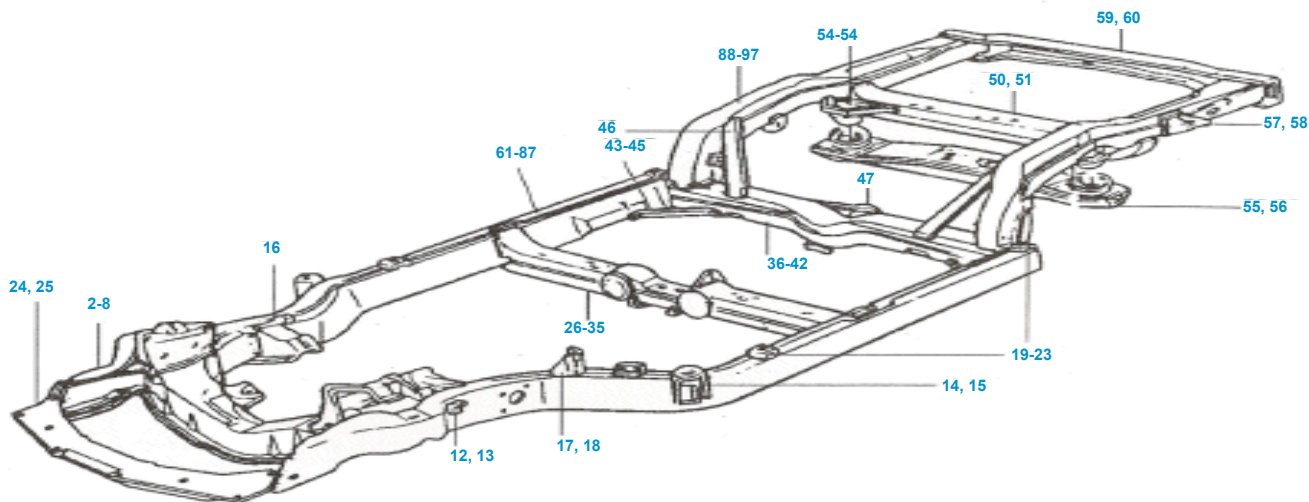

**1963-82
FRONT FRAME HORNS**

FS1	63-67	Frame Horn Shims	6.00ea
FS2L	63-67	LH Front Frame Horn - Inner (#2)	68.00ea
FS2R	63-67	RH Front Frame Horn - Inner (#2)	68.00ea
FS3L	63-67	LH Front Frame Horn - Outer (#3)	68.00ea
FS3R	63-67	RH Front Frame Horn - Outer (#3)	68.00ea
FS4L	68	LH Front Frame Horn - Inner (#4)	69.00ea
FS4R	68	RH Front Frame Horn - Inner (#4)	69.00ea
FS5L	68	LH Front Frame Horn - Outer (#5)	69.00ea
FS5R	68	RH Front Frame Horn - Outer (#5)	69.00ea
FS6L	69-72	LH Front Frame Horn - Inner (#6)	69.00ea
FS6R	69-72	RH Front Frame Horn - Inner (#6)	69.00ea
FS7L	73-82	LH Front Frame Horn - Inner (#7)	89.00ea
FS7R	73-82	RH Front Frame Horn - Inner (#7)	89.00ea

**1963-82
MOUNTS**

FS9	63-82	Lower Belly Pan	179.00ea
FS10L	63-82	LH Lower Control Arm Mount (Upper)	78.00ea
FS10R	63-82	RH Lower Control Arm Mount (Upper)	78.00ea
FS11L	63-82	LH Lower Control Arm Mount (Lower)	40.00ea
FS11R	63-82	RH Lower Control Arm Mount (Lower)	40.00ea
5222C	63-82	T-Arm & Frame Hose Bracket	10.00ea
FS14L	63	LH #1 Body Frame Mount (#14)	65.00ea
FS14R	63	RH #1 Body Frame Mount (#14)	65.00ea
FS15L	64-82	LH #1 Body Frame Mount (#15)	59.00ea
FS15R	64-82	RH #1 Body Frame Mount (#15)	59.00ea
FS16L	63-82	LH Motor Mount (#16)	109.00ea
FS16R	63-82	RH Motor Mount (#16)	109.00ea
1512	63-79	Frame Bracket for Clutch Lever (#17)	26.00ea
1513	80-81	Frame Bracket for Clutch Lever (#17)	26.00ea
FS19L	63-64E	LH Frame Cage Nut Body Mount (#19)	42.00ea
FS19R	63-64E	RH Frame Cage Nut Body Mount (#19)	42.00ea
FS20L	63-64E	LH Frame Cage Nut Body Mount (#19)	42.00ea
FS20R	63-64E	RH Frame Cage Nut Body Mount (#19)	42.00ea
FS21L	64-67	LH Frame Cage Nut Body Mount (#19)	32.00ea
FS21R	64-67	RH Frame Cage Nut Body Mount (#19)	32.00ea
FS22	68-74E	Frame Cage Nut Body Mount (#19)	27.00ea
FS23L	74L-82	LH Frame Cage Body Mount (#19)	34.95ea
FS24R	74L-82	RH Frame Cage Body Mount (#19)	34.95ea