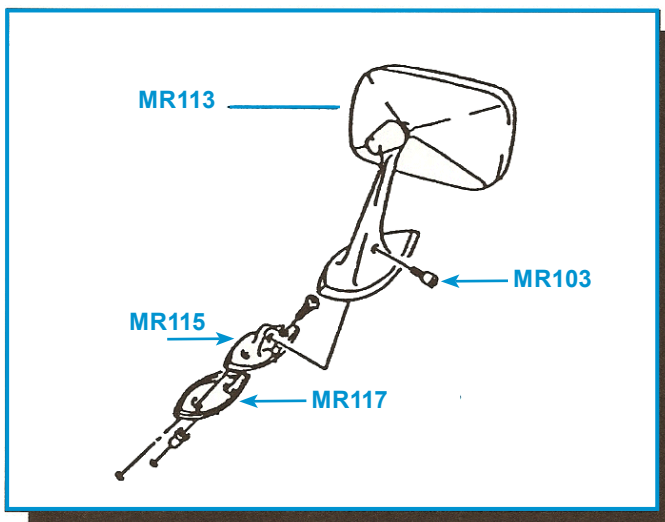

T104

T105

T106

T104	63-65	Oil Cap, Chrome	10.00ea
T105	66-68	Oil Cap - Low HP, Black	29.00ea
T106	66-68	Oil Cap - High HP, Chrome	29.00ea

1953-82 MIRRORS & HARDWARE

1977-82 SPORT MIRRORS & HARDWARE

MR100	53-62	Guide Y-50 Outside Mirror with Hardware	89.00ea
MR101	53-62	Outside Replacement Mirror	52.00ea
MR102	53-62	Outside Mirror Mounting Kit	10.25kt
MR103	53-62	Outside Mirror Screw	3.00ea
MR104	58-62	Inside Replacement Mirror	44.75ea
MR105	58-62	Inside Mirror Support	59.00ea
MR106	63-67	Outside Bowtie Kit	75.00kt
MR102	63-67	Outside Mirror Mounting Kit	10.25kt
MR103	63-67	Outside Mirror Screw	3.00ea
MR109	63-67	Outside Mounting Gasket	4.00ea
MR110	63-67	Outside Mirror Reinforcement Plate	14.00ea
MR132B	63-66	Inside Mirror Chrome Support	65.00ea
MR135	63-66	Inside Mirror, without Day/Night	36.00ea
MR132	63-67	Inside Mirror, with Day/Night	55.00ea
MR112	68-74	Outside Mirror - Small Head (Left)	50.00ea
MR114	68-74	Outside Mirror - Small Head (Right)	53.00ea
MR136	68-74	Outside Mirror Set (Left & Right)	100.00st
MR113	75-79	Outside Mirror (Left)	58.00ea
MR134	75-79	Outside Mirror (Right)	50.00ea
MR137	75-79	Outside Mirror Set (Left & Right)	100.00st
MR115	68-79	Outside Mirror Bracket (Left)	8.95ea
MR116	68-79	Outside Mirror Bracket (Right)	10.00ea
MR117	68-79	Outside Mirror Gasket	2.95ea
MR103	68-79	Outside Mirror Screw	3.00ea
MR118	77-80	Outside Sport Mirror - Remote (Left)	CALL
MR119	77-80	Outside Sport Mirror - Manual (Right)	CALL
MR120	79-82	Outside Sport Mirror - Remote (Right)	CALL
MR121	81-82	Outside Sport Mirror - Electric (Left)	CALL
MR122	81-82	Outside Sport Mirror - Electric (Right)	CALL
MR123	77-82	Sport Mirror Mount Gasket	6.25ea
MR124	77-82	Sport Mirror Bezel on Door Panel	45.00ea
MR125	77-82	Sport Mirror Bezel Retainer Plate	8.00ea
MR133	68-71	Inside Day/Night Mirror	49.00ea
MR111	72-73	Inside Mirror Day/Night	39.00ea
MR126	68-76	Inside Mirror Ball Stud	24.95ea
MR127	68-76	Inside Mirror Ball Stud Retainer	35.00ea
MR128	74-76	Inside Mirror	55.00ea
MR129	68-76	Inside Mirror Bracket - Coupe	32.00ea
MR130	68-75	Inside Mirror Bracket - Convertible	90.00ea
MR131	77-82	Inside Mirror	32.00ea