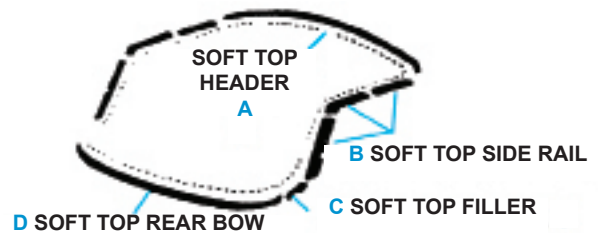

**1956-62
CONVERTIBLE TOP WEATHER STRIPS**

WS100	56-58	Weatherstrip Kit (11 pc)	197.00kt
WS101	59-60	Weatherstrip Kit (12 pc)	231.00kt
WS102	61-62	Weatherstrip Kit (12 pc)	231.00kt
WS103	56-62	Header Weather strip (A)	30.00ea
WS104	56-62	Header End Wedges	11.00ea
WS105	56-62	Side Rail Weather strip (6 pc) (B)	102.00kt
WS106	56-62	Side Rail Retainer (6 pc) (B)	26.00kt
WS107	56-60	Rear Lower Filler Weather strip (C)	25.00ea
WS108	61-62	Rear Lower Filler Weather strip (C)	28.00ea
WS110	59-60	Rear Bow Weather strip (D)	39.00ea
WS111	61-62	Rear Bow Weather strip (D)	32.00ea
WS112	56-62	Top Storage Compartment W/S (Specify Year)	11.00ea
WS113	56-62	Top Cover Latch Bumper	4.00ea

WS230		Weather strip Adhesive	13.50ea