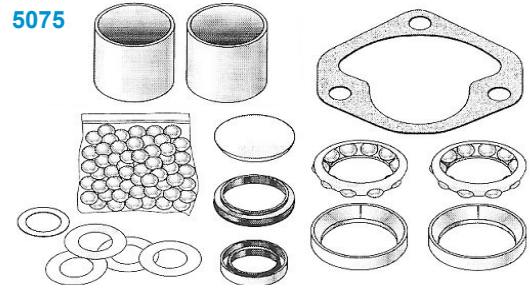

1963-82 STEERING BOX KIT

5064	63-82	Steering Box & Lower Idler Arm Bolt	4.50ea
5075	63-82	Steering Box Rebuild Kit	75.00kt
5075PS	63-82	Steering Box Pitman Arm Seal	7.95ea
5075TS	63-82	Steering Box Top Seal	7.95ea
5075TG	63-82	Steering Box Top Gasket	3.95ea

1965-82 FRONT SPINDLE & HUB REBUILD KITS

5095	65-68	Front Spindle & Hub Rebuild Kit (LH and RH) LH & RH Shields, 2 Inner & 2 Outer Timken Bearings & Races, 2 Seals, 2 Cork Gaskets, 10 Wheel Studs, 10 Rotor Rivets, 2 Caps, 2 Nuts, & 2 Cotter Keys	159.00kit

5096	69-82	Front Spindle & Hub Rebuild Kit (LH and RH) LH & RH Shields, 2 Inner & 2 Outer Timken Bearings & Races, 2 Seals, 2 Cork Gaskets, 10 Wheel Studs, 10 Rotor Rivets, 2 Caps, 2 Nuts, & 2 Cotter Keys	159.00kit