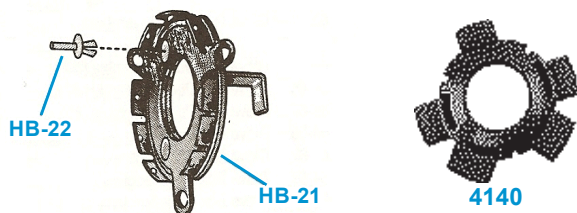

**1963-89 HORN BUTTON CAPS**

HB-10	63-64	Horn Button	98.00ea
HB-11	65-66	Horn Button	92.00ea
HB-16	65-66	Horn Button, with Tele	115.00ea
HB-12	67	Horn Button	75.00ea
HB-13	69-75	Horn Button, without Tilt/Tele	75.00ea
HB-14	69-75	Horn Button, with Tilt/Tele	75.00ea
HB-15	77-82	Horn Button, with Tilt/Tele	40.00ea
HB-23	84-89	Horn Button Emblem	59.00ea
HB-30	84-85	Leather Horn Button without Emblem	39.00ea
HB-31	86-89	Leather Horn Button without Emblem	39.00ea
HB-32	84-85	Horn Contact	15.95ea
HB-33	84-89	Horn Contact	21.95ea