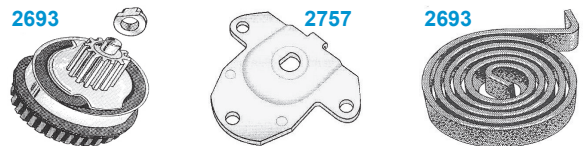

2693	68-82	Power Window Motor Gear w/ Bushing	29.00ea
2757	68-82	Power Window Motor Mounting Plate	9.00ea
2686	68-82	Power Window Replacement Spring	23.00ea