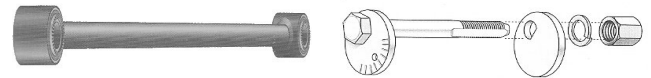

TAIL LAMP  
RETAINER  
#2416

PLASTIC  
ANCHOR NUT  
#EH105

2416	75-79	Tail Lamp Retainer(w/bolts & plastic ach)	9.50ea
EH105	75-82	Tail Lamp Plastic Anchor Nut	3.95ea

5236	75-79	Rear Strut Rod (NEW)	59.00ea
5233	63-74	Rear Strut Rod Bushing	13.00ea
5237	63-74	Rear Strut Rod Cap (Correct Size)	1.50ea
5234	75-82	Rear Strut Rod Bushing	13.00ea
5377	75-82	Rear Strut Rod Cap (Correct Size)	2.50ea
5293	63-84	Camber Bolt Kit	16.95kt
5270K	63-82	Rear Top Shock Bolt with Nut & Washer	10.00pr