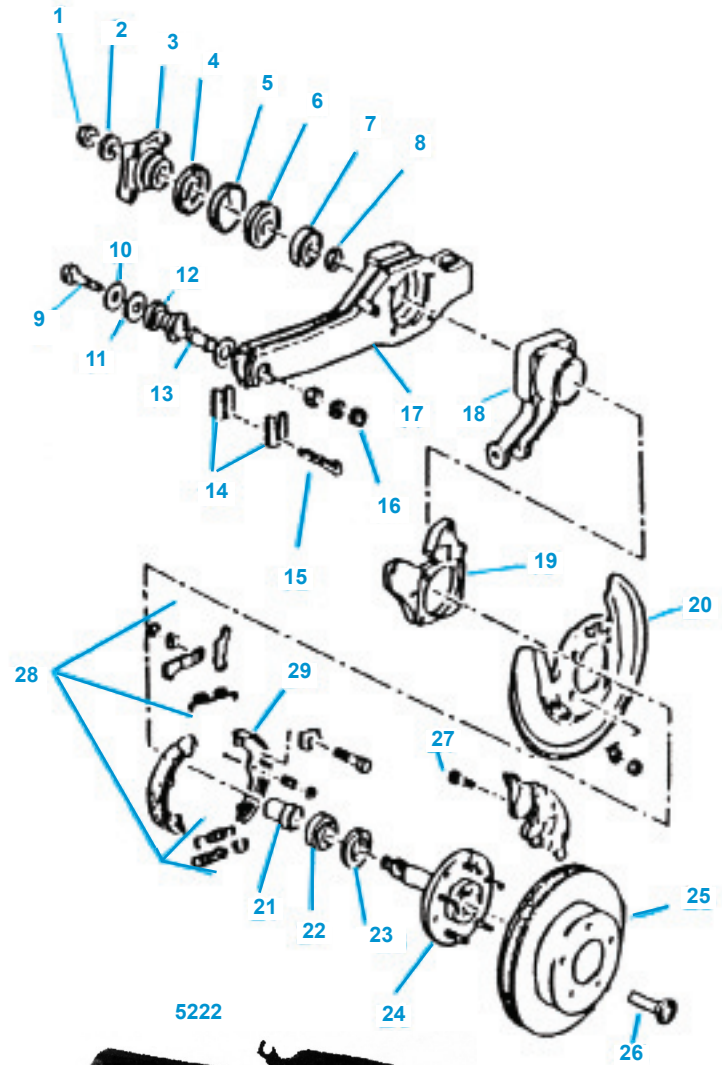

5209	63-82	Rear Spindle Nut (#1)	3.15ea
5210	63-82	Rear Spindle Washer (#2)	5.60ea
5211	63-79	Rear Spindle Flange (#3)	85.00ea
5362	80-81	Rear Spindle Flange Auto (#3)	89.95ea
5363	80-82	Rear Spindle Flange 4 spd & All 82 (#3)	89.95ea
5212	63-82	Rear Flange Deflector (#4)	2.75ea
5213	63-82	Rear Inner Bearing Shield (#5)	4.00ea
5214	63-82	Rear Inner Seal (#6)	8.50ea
5215	63-82	Rear Spindle Inner Bearing (#7)	16.00ea
5216	63-82	Rear Wheel Spindle Shims (#8) Specify Thickness: (.097 - .145)	10.00ea
5323	63-82	Trailing Arm Bolts, SS Shim Kit & Cotter Key Kit	65.00kt
		<i>Kit Includes: (2) T-Arm Bolts, SS Shim Kit, & (2) S.S. Cotter Keys</i>	
5218K	63-82	Rear Trailing Arm Bolt Kit (#9, 10 & 16)	8.00kt
5220	63-82	Rear Trailing Arm Bushing Kit (#11/#13)	24.00kt
		<i>Kit Includes: (2) Bushings, (2) Washers, (1) Sleeve</i>	
5340	63-82	Trailing Arm Polyurethane Bushing Kit	55.00kt
		<i>Kit Includes: (2) Bushings, (2) Washers, (1) Sleeve</i>	
5220A	63-82	Rear Trailing Arm Bushing (#12)	8.50ea
5221	63-82	Rear Trailing Arm Shims - Steel (#14) Please Specify: 1/4", 1/8", or 1/32"	2.50ea
5221K	63-82	Rear Trailing Arm Shim Kit - Steel Kit includes: (4) 1/4", (4) 1/8", (8) 1/32" Shims	35.00kt
5273	63-82	Rear Trailing Arm Shims - S.S. (#14) Please Specify: 1/4", 1/8", or 1/32"	3.95ea
5273K	63-83	Rear Trailing Arm Shim Kit - S.S. Kit includes: (4) 1/4", (4) 1/8", (8) 1/32" Shims	49.00kt
5272	63-69	Shim Kit (Original Style) (#14)	64.00kt
5257	63-82	Trailing Arm Shim Cotter Key, S.S. (#15)	1.50ea
5304	63-64	Rear Trailing Arm (LH/RH) (#17) USA	189.00ea
5222	65-82	Rear Trailing Arm (LH/RH) (#17) USA	189.00ea
5284	63-82	Rear Off-set Trailing Arms (pair) (#17)	729.99pr
5223	63-82	Trailing Arm Bearing Support (#18) (Left or Right) (Matching Date Casting Available)	159.99ea
5224	65-82	Rear Caliper Bracket (LH/RH) (#19)	82.00ea
5225S	65-75	Rear Backing Shield - Silver Zinc (#20) (Please specify Left or Right)	32.00ea
5225G	76-82	Rear Backing Shield - Gold (#20) (Please specify Left or Right)	32.00ea
5226	63-82	Rear Bearing Spacer (#21)	14.95ea
5227	63-82	Rear Wheel Outer Bearing (#22)	15.00ea
5228	63-82	Rear Wheel Outer Seal (#23)	10.00ea
5229	63-64	NEW Rear Spindle (#24), USA Made	215.00ea
5230	65-82	NEW Rear Spindle (#24), USA Made	215.00ea
WH749	63-64	Wheel Stud	2.50ea
WH750	65-82	Wheel Stud	1.50ea
WH751	65-70	Wheel Studs, Front & Rear with "TR" Markings (5 pc set)	7.50st
5302	65-82	Trailing Arm Stud	1.75ea
5335	63-82	Rear Rotor (#25) Imported	69.00ea
RR05	65-82	Rotor Rivets (5 pc set) (#26)	5.00st
5265	63-82	Rear Caliper Bolt, Correct Length (#27)	1.25ea
5285	65-82	Stainless Steel Parking Brake Hardware (#28)	59.00st
5286	65-82	Parking Brake Shoes (#29)	50.00st
5300	63-82	Rear Wheel Bearing & Seal Kit Kit includes: (1) 5214, (1) 5215, (1) 5227 and (1) 5228	49.95kt
5290	63-82	Rear Wheel Bearing Greaser	15.00ea

CHECK OUT OUR TRAILING ARM REBUILD SERVICE, PAGE 42

1963-82

REAR WHEEL BEARING SHIM & SPACER KIT

5336	63-82	Rear Wheel Bearing Shim & Spacer Kit Kit Includes: (9) Shims & (2) Spacers	89.95ea