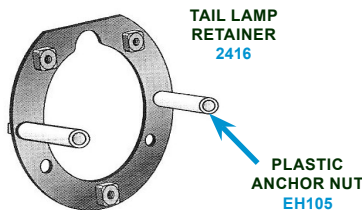

1968-72

FRONT BUMPERS & HARDWARE

7030	68-72	Front Bumper (#1)	700.00ea
7031	68-69	Front Bumper Guard (Left) (#2)	200.00ea
7032	68-69	Front Bumper Guard (Right) (#2)	200.00ea
7033	70-72	Front Bumper Guard (Left)(#2)	200.00ea
7034	70-72	Front Bumper Guard (Right) (#2)	200.00ea
7035	69-72	Front Crossmember (#3)	215.00ea
7000	68-72	Front Nose Rod	30.00ea
7036	68-72	Front Center Brace (#4)	CALL
7037	68-72	Front Frame Extension (Left) (#5)	CALL
7038	68-72	Front Frame Extension (Right) (#5)	CALL
7039	69	Front Outer Brace (Left) (#6)	90.00ea
7040	69	Front Outer Brace (Right) (#6)	90.00ea
7041	70-72	Front Outer Brace (Left) (#6)	90.00ea
7042	70-72	Front Outer Brace (Right) (#6)	90.00ea
7043	68-69	Front Outer Brace Extension Bracket (#7)	CALL
7044	70-72	Front Outer Brace Extension Bracket (Left or Right) (#7)	14.00ea
7055	68-72	Corner Reinforcement Bracket	36.00pr
7045	68-72	Frt. Crossmember Extension (LH) (#8)	24.00ea
7046	68-72	Frt. Crossmember Extension (RH) (#8)	24.00ea
7047	68-72	Front License Plate Bracket (#9)	32.00ea
7056	68-72	Front Bumper Bolt Kit	21.00kt

Large Inventory of Reconditioned Parts In-Stock!

1968-73

REAR BUMPERS & HARDWARE

7048	68-73	Rear Bumper (Left) (#1)	CALL
7049	68-73	Rear Bumper (Right) (#1)	CALL
7050	68-73	Rear Bumper Rod Brace (LH/RH) (#2)	14.00ea
7051	68-73	Rear Bumper Brace Bolt to Frame (LH)	18.00ea
7052	68-73	Rear Bumper Brace Bolt to Frame (RH)	18.00ea
7058	68-73	Rear Bumper Brace Bolt to Bumper (Left) (#3)	18.00ea
7059	68-73	Rear Bumper Brace Bolt to Bumper (Right) (#3)	18.00ea
7053	68-73	Rear Bumper Brace, Outer (LH) (#4)	54.00ea
7054	68-73	Rear Bumper Brace, Outer (RH) (#4)	54.00ea
7057	69-73	Rear Bumper Bolt Kit	21.00kt

1974

REAR BUMPER STRAP

7082	74	Rear Bumper Strap	29.00ea

1974-82

REAR BUMPERS & HARDWARE