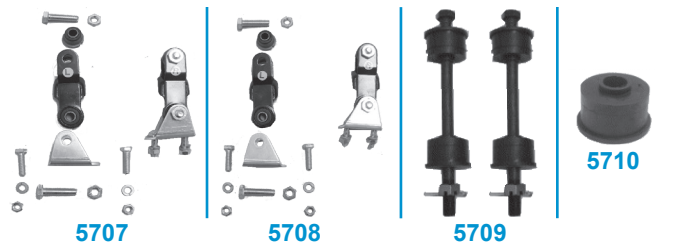

1984-96 REAR SWAY BAR HARDWARE

5707	84-87	Rear Sway Bar Mounting Kit	65.00kit
5708	88-96	Rear Sway Bar Mounting Kit	65.00kit
5709	84-96	Rear Spring Shackle Kit	45.00kit
5710	84-96	Rear Spring Cushion	5.50ea