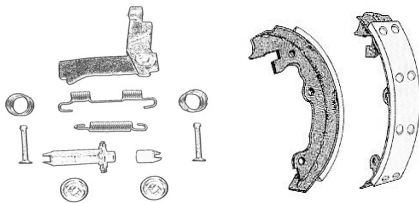

5285	65-82	Parking Brake Hardware Kit	59.00kt
5286	65-82	Parking Brake Shoes	50.00st
5366	65-82	Parking Brake Anchor Block	12.00ea
4655	68-82	Rear Parking Brake Cable Bracket	7.00ea
4614	64-82	Parking Brake Equalizer	5.95ea
4657	65-82	Parking Brake Shoe Hold Down Plate	2.75ea
4654	63-82	Parking Brake Cable Clip S.S.	1.00ea
CL104	53-82	Brake Hose Clip	1.00ea