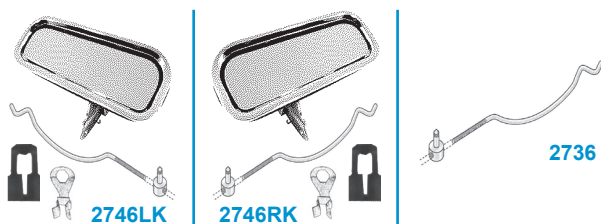

*Kit Includes: 2701L, 2701R, & WS214*

<b>2746LK</b>	69-82	LH Outside Door Handle w/ Rod & Clips	49.00kt
<b>2746RK</b>	69-82	RH Outside Door Handle w/ Rod & Clips	49.00kt
<b>2736</b>	69-82	Outside Door Handle Rod w/ Clevis	16.95kt