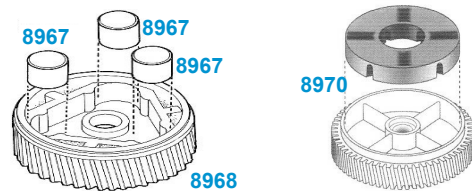

**1988-2004
REPLACEMENT BUSHINGS**

Don't replace your entire headlight motor!
Most motor remedies simply require replacement bushings.

8967	88-96	Replacement Bushings (3 pc) (Hardened Pellets Molded on Steel Die)	6.00st
8968	88-96	Replacement Gear	10.00ea
8969	88-96	Headlight Gear with Bushings	12.00kt
8970	97-99	Headlight Motor Gear Kit	14.00kt
<i>Kit Includes: New Gear, Insert & Gasket</i>			
8971	00-04	Headlight Motor Gear Kit	14.00kt
<i>Kit Includes: New Gear & Insert</i>			

FOR ADDITIONAL C5 HEADLIGHT PARTS, SEE PAGE 80