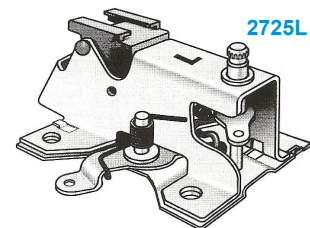

2725L	68-77	LH Inside Door Opening & Lock Control Mechanism	75.00ea
2725R	68-77	RH Inside Door Opening & Lock Control Mechanism	75.00ea

2726	68-77	Lower Door Lock Rod	20.00ea
2729	68-77	Upper Door Lock Rod	20.00ea
2727	68-77	Door Opening Control Rod (23" long)	29.00ea
2764	68-77	Door Locking Rod Screw	5.00ea
2755	68-77	Door Lock Rod Anti-Rattle Grommet	3.95ea
2759	68-77	Door Rod Anti-Rattle Block	2.95ea