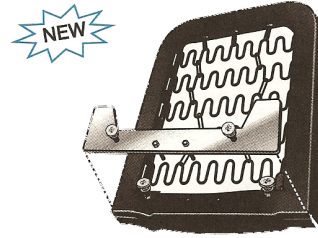

1972-73 SEAT BELTS

Retractable Lap Belts with 7.5 Metal Buckles

SB233	72-73	Seat Belts, Replacement - Black	329.00pr
SB234	72-73	Seat Belts, Replacement - Red	329.00pr
SB236	72-73	Seat Belts, Replacement - Saddle	329.00pr

(Colors also available: Dark Blue, Silver & Maroon)

1972-73 SEAT BELTS

Dual Retractor OEM Style with 7.5 Metal Buckles

SB239	72-73	Seat Belts, Replacement - Black	359.00pr
SB240	72-73	Seat Belts, Replacement - Red	359.00pr
SB242	72-73	Seat Belts, Replacement - Saddle	359.00pr

(Colors also available: Dark Blue, Silver & Maroon)

1974-77 SEAT BELTS

Dual Retractor OEM Style with 8.5 Metal Buckles

SB301	74-77	Seat Belts, Replacement - Black	359.00pr
SB302	74-77	Seat Belts, Replacement - Red	359.00pr
SB304	74-77	Seat Belts, Replacement - Saddle	359.00pr

(Colors also available: Dark Blue, Silver & Maroon)

1978-82 SEAT BELTS

Single Retractor OEM Style with 8.5 Metal Buckles

SB307	78-82	Seat Belts, Replacement - Black	269.00pr
SB308	78-82	Seat Belts, Replacement - Red	269.00pr
SB309	78-82	Seat Belts, Replacement - Saddle	269.00pr

(Colors also available: Dark Blue, Silver & Maroon)

FOR MORE SEATBELTS, CHECK OUT OUR WEBSITES:
www.bairscorvette.com

1970-78 REAR LOWER SEAT REPAIR

YOGI RECOMMENDS!

SR7078	70-78	Rear Lower Seat Repair	19.00ea
		<i>Adjustment bolts not included</i>	
SR7078K	70-78	Seat Repair Kit	35.00kt
		<i>Includes: one metal reinforcement, two seat adjusting bolts with rubber, & two chrome seat back bolts</i>	
SF210	63-78	Seat Frame "S" Spring	9.00ea