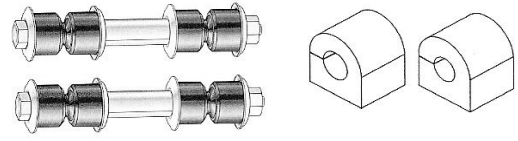

5109	68-82	Front 3/4 Sway Bar Bushing Kit	31.00kt

Kit Includes: (1) Pair Front Links & (2) 3/4 Sway Bar Bushings

5110	68-82	Front 7/8 Sway Bar Bushing Kit	31.00kt

Kit Includes: (1) Pair Front Links & (2) 7/8 Sway Bar Bushings

5111	68-82	Front 1 1/8 Sway Bar Bushing Kit	31.00kt

Kit Includes: (1) Pair Front Links & (2) 1 1/8 Sway Bar Bushings