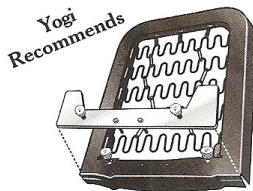

DH216 78-82 Arm Rest Bracket (Specify LH or RH) 7.50ea
2715 68-82 Door Hinge Shim 2.50ea
2765 68-77 Door Rebuild Kit 69.95kt
Kit Includes:
(2) Lock Rods, (1) Inside Door Handle Rod,
(7) Clips, (2) Anti-Rattle Grommets
(1) Outside Door Handle Rod with Clevis