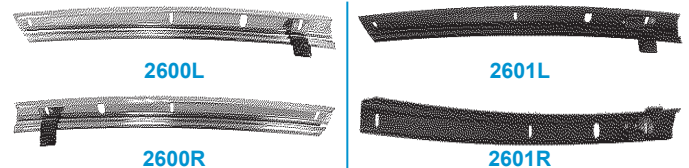

2600	68-76	Windshield Post W/S Retainer	69.95pr
2601	77-82	Windshield Post W/S Retainer	75.00pr

1963-82 BODY GASKETS

MR109	63-67	Outside Mirror Gasket	4.00ea
2660	63-64	Door Handle Gaskets (4 pc)	8.00st
2661	65-67	Door Handle Gaskets (4 pc)	8.00st
WS147	63-67	Conv. Top Rear Latch Gaskets (pair)	8.00pr
2177	63-67	Tail Lamp Lens Gasket	3.00ea
2178	63-67	License Lens Gasket	8.00ea
2179	63-67	Parking Lamp Lens Gaskets (pair)	8.00pr
2180	67	Backup Lens Gaskets (pair)	8.00pr
2181	63-67	Washer Nozzle Gaskets (pair)	4.00pr
2182	68	Backup Lens Gaskets (pair)	9.00pr
2183	68	Backup Assembly to Body Gaskets	11.00pr
2675	68-82	Door Handle Gaskets (pair)	7.00pr
2184	68-73	License Lens Gasket	5.50ea
2185	68-69	Side Marker Lamp Gasket	2.75ea
2186	68-69	Parking Lamp Lens Gaskets (pair)	7.00pr
2187	70-72	Parking Lamp Lens Gaskets (pair)	7.00pr
2188	68-73	Tail Lamp Lens Gasket	3.50ea
MR117	68-82	Outside Mirror Gasket	2.95ea
WS209	69-82	Door Lock Cylinder Gasket	1.75ea