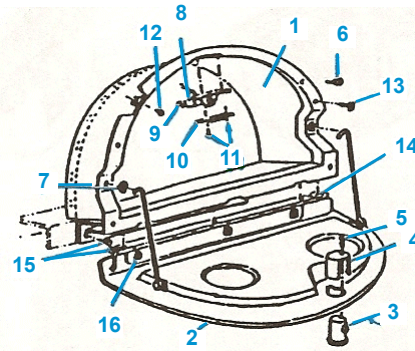

1963-67 GLOVE BOX & HARDWARE

GB100	63-67	Glove Box Liner Assembled with Clips (#1)	28.00ea
GB101	63	Glove Box Door Assembly (#2)	660.00ea
GB102	64-65	Glove Box Door Assembly (#2)	575.00ea
GB103	66-67	Glove Box Door Assembly (#2)	540.00ea
GB104	64-65	Glove Box Repair Kit	55.00kt
GB105	66-67	Glove Box Repair Kit	55.00kt
GB106	64-65	Glove Box Door Emblem	55.00ea
GB107	66-67	Glove Box Door Emblem	60.00ea
GB108	63	Glove Box Lock (#3)	35.00ea
GB109	64-67	Glove Box Lock (#3)	35.00ea
GB110	63	Glove Box Lock Retainer (#4)	15.00ea
GB111	64-67	Glove Box Lock Retainer (#4)	15.00ea
GB112	63-67	Glove Box Retainer Screw & Lock Washer (#5)	2.50st
GB113	63-67	Glove Box Door Bumpers (2 pc) (#6)	6.50pr
GB114	63-67	Glove Box Door Rod Grommets (#7)	5.50pr
GB115	63-67	Glove Box Socket & Switch Assembly (#8)	29.00st
GB116	63-67	Glove Box Bulb Shield (#9)	13.00ea
GB117	63-67	Glove Box Door Striker (#10)	14.00ea
GB118	63-67	Glove Box Striker Screws (#11)	3.50pr
GB119	63-67	Glove Box Liner Screws (9 pc) (#12)	11.50st
GB120	63-67	Glove Box Frame Screws (6 pc) (#13)	11.50st
GB121	63-67	Glove Box Hinge Spring Screw & Washer (#14)	2.75st
GB122	63-67	Glove Box Lower Hinge Support Screws (7 pc) (#15)	6.75st
GB123	63-67	Glove Box To Hinge Screws (3 pc) (#16)	4.75st

1962-82 ROCKER PANEL MOLDING

3700P	62	Rocker Panel Molding	540.00pr
3701	62	Rocker Molding Retainer Replacement	26.00ea
3702P	63	Rocker Panel Molding	CALL
3703P	64	Rocker Panel Molding	950.00pr
3704P	65	Rocker Panel Molding	CALL
3705P	66	Rocker Panel Molding	670.00pr
3706P	67	Rocker Panel Molding	CALL
3701	63-67	Rocker Molding Retainer Replacement	26.00ea
3707	65-67	Rocker Panel - Upper with Side Mount Exhaust (LH/RH)	229.00ea
3708	68-69	Rocker Panel - Upper (LH/RH)	270.00ea
3709	68-69	Rocker Panel - Lower (LH/RH) without Side Mount Exhaust	600.00pr
3710P	70-77	Rocker Panel Molding	347.00pr
3711P	78-79	Rocker Panel Molding	540.00pr
3712P	80	Rocker Panel Molding	CALL
3713P	81-82	Rocker Panel Molding	500.00pr
3718	70-82	Rocker Molding Hardware Kit (24 pc)	8.00kt
3719	63-65	Rocker Molding Hardware Kit (60 pc)	15.00kt
3720	66-67	Rocker Molding Hardware Kit (48 pc)	14.00kt
3721	68-69	Rocker Molding Hardware Kit (44 pc)	15.00kt
3722	70-82	Rocker Molding Repair Kit	32.00kt

PRICES SUBJECT TO CHANGE

Not Responsible for Typographical Errors