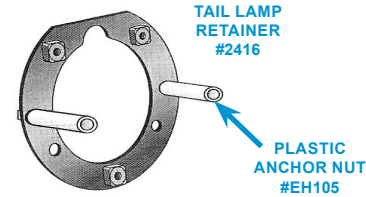

TAIL LAMP
RETAINER
#2416

PLASTIC
ANCHOR NUT
#EH105

2416	75-79	Tail Lamp Retainer(w/bolts & plastic ach)	9.50ea
EH105	75-82	Tail Lamp Plastic Anchor Nut	3.95ea