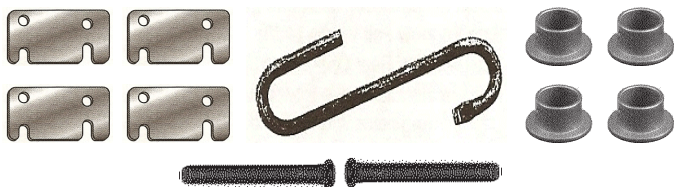

2760	68-82	Power Window Regulator Rebuild Kit	49.00kt
2769	68-79	Manual Window Regulator Rebuild Kit	62.00kt