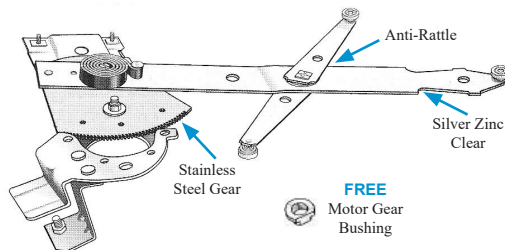

2684	68-82	NEW Power Window Regulator (Specify Left or Right)	185.00ea