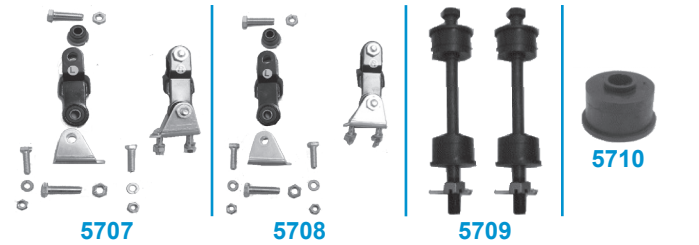

5707 84-87 Rear Sway Bar Mounting Kit 65.00kit
5708 88-96 Rear Sway Bar Mounting Kit 65.00kit
5709 84-96 Rear Spring Shackle Kit 45.00kit
5710 84-96 Rear Spring Cushion 5.50ea