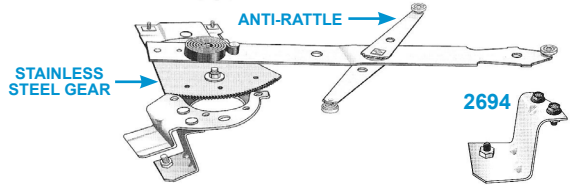

63-82 **Half Shafts** 195.00ea  
Rebuild your Half Shafts with New U-Joints

63-82 **Strutrods** 45.00ea  
Rebuild your Strutrods with New Bushings

See Page 43

65-79 **Rear End & Posi-trac** 1,175.00ea  
Rebuild Your Rear end with New Bearing Set, GM Posi-trac Kit, New Seals & Gasket, GM Oil & Additive

5080 63-82 **A-Arms** \$860.00set

65-82 **Stainless Steel Calipers** CALL  
Rebuild Your Calipers with Stainless Steel Sleeves, New Seals, Springs & Pistons  
1-800-421-9644

68-82 **Rebuilt Power Window Regulators** 125.00ea  
2694 63-82 Power Reinforcement Bracket (Lt/Rt) 15.95ea