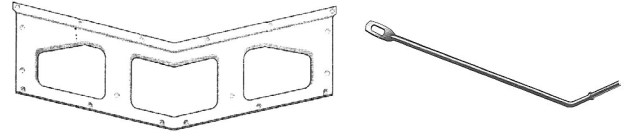

8212	73-79	Front Lower Valance Panel	68.00ea
7001	73-79	Front Support Nose Rod	16.95ea
7002	73-79	LH Lower "L" Shape Valance Retainer	19.00ea
7003	73-79	RH Lower "L" Shape Valance Retainer	19.00ea
7127	73-79	Front Valance Mount Kit	8.50kt
7416	69-82	Outer End Surround Bracket (LH or RH)	12.00ea
7417	69-82	Outer End Surround Bracket Plate	2.50ea