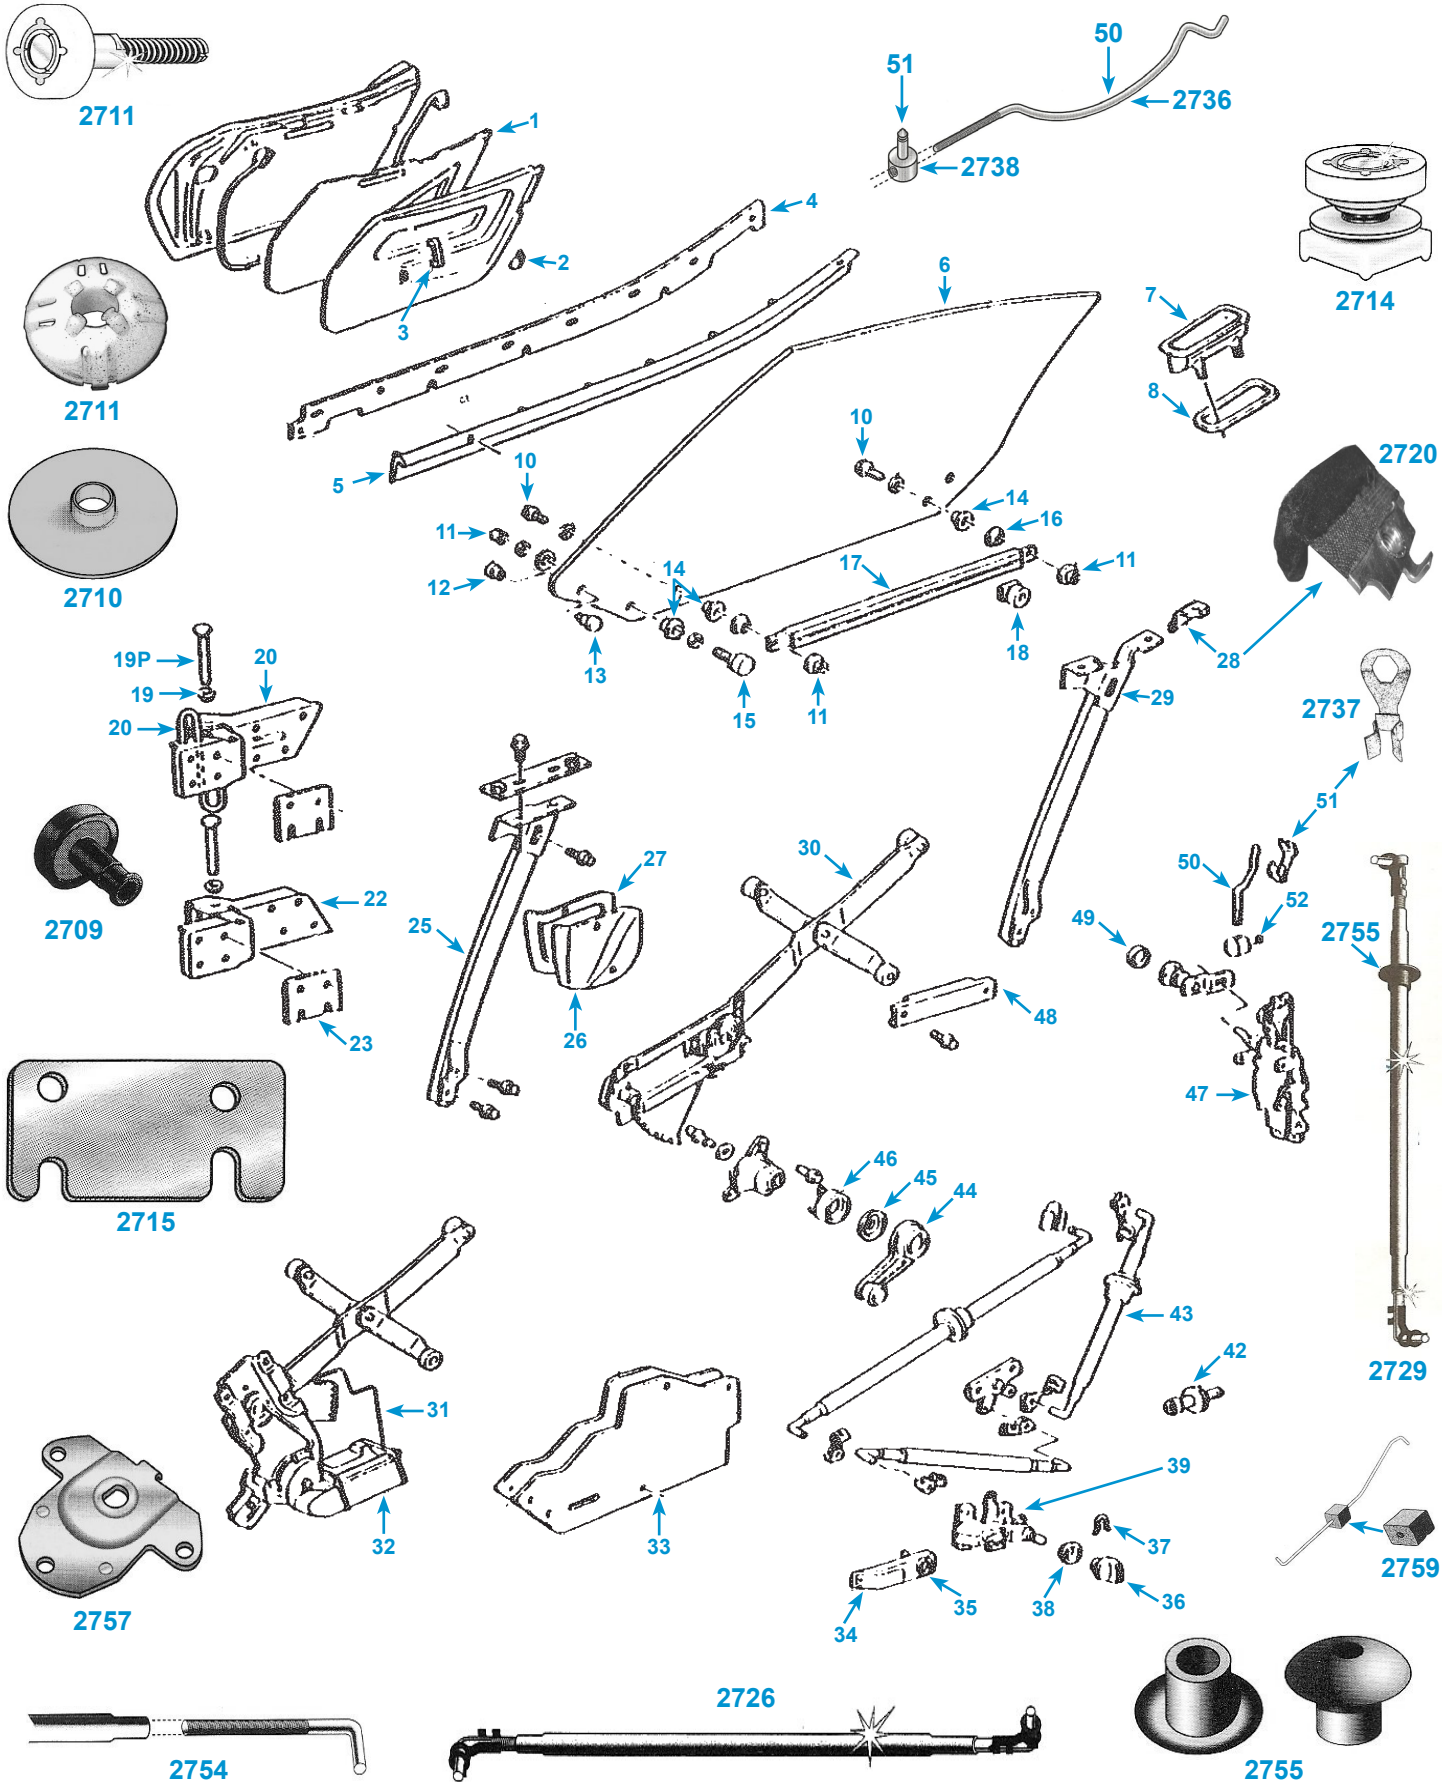

# 1968-82 DOOR HARDWARE

**1968-82 DOOR HARDWARE (SEE DIAGRAM ON PREVIOUS PAGE)**

2700	68-77	Door Panel Plastic Waterproof Liner (#1)	CALL
2689	78-82	Door Lock Switch	35.00ea
DP211	68-77	Door Panel Fasteners, Metal (#2)	4.00ea
2679	68-77	Door Pull - Interior (#3)	20.00pr
2701	69-82	Side Window Glass SS Molding (#4)	48.95ea
WS221	68	Door Window Seals (4 pc) (#5)	130.00st
WS214	69-82	Door Window Seals (pair) (#5)	130.00pr
2670	68	Door Handle - Exterior (LH) (#7) - USA	115.00ea
2671	68	Door Handle - Exterior (RH) (#7) - USA	95.00ea
2672	68	Door Open Push Button Bezel	30.00ea
2673	69-82	Door Handle-Exterior (LH/RH) (#7)-USA	75.95ea
2746	69-82	Door Handle - Exterior (LH/RH) (#7)	36.00ea
2674	69-82	Door Handle Flapper Spring	7.00ea
2675	68-82	Door Handle Gasket - Exterior (set) (#8)	7.00st
2706	69-74	Side Window Channel Bolt (#10)	1.75ea
2707	78-82	Side Window Guide Roller Nut (#11)	4.25ea
2708	68-82	Side Window Bushing Cap (#12)	3.95ea
2709	68-82	Side Window Bushing (#13)	6.50ea
2710	68-82	Side Window Fastener Bushing (#14)	1.25ea
2711	68-82	Side Window Guide Roller (#15)	23.95ea
2712	69-82	Side Window Lift Channel Nut (#16)	3.50ea
2713	69-82	Side Window Lower Lift Channel (#17)	30.00ea
2714	68-82	Side Window Rear Guide Roller (#18)	23.95ea
2657	68-82	Door Hinge Bushing (Set) (#19)	8.00st
2739	68-82	Door Hinge Pin (#19P) USA MADE	3.00ea
2676	68-82	Door Hinge - Upper (LH/RH) (#20)	155.00ea
2678	68-82	Door Hinge Spring (#21)	9.50ea
2677	68-82	Door Hinge - Lower (LH/RH) (#22)	83.00ea
2715	68-82	Door Hinge Shim (#23)	2.50ea
2718	68-82	Upper Hinge Cover (#26)	CALL
2717	76-82	Side Window Front Channel (#25)	CALL
2719	68-82	Upper Hinge Cover Gasket (#27)	CALL
2720	69-82	Side Window Felt Wipe (#28)	9.00ea
2721	69-82	Side Window Rear Channel (#29)	CALL
2682	68-82	Window Regulator w/o Power (LH) (#30)	CALL
2683	68-82	Window Regulator w/o Power (RH) (#30)	CALL
2684	68-82	Power Window Regulator w/o Motor (Specify Left or Right) (#31)	185.00ea
2695	68-82	Power Window Regulator w/o Motor (Rebuilt) (See Page 33)	125.00ea
2668	68-82	Power Window Motor (LH/RH) (#32)	99.00ea
2757	68-82	Power Window Motor Mounting Plate	9.00ea
2722	78-82	Inner Access Hole Cover (#33)	CALL
DH214	68-77	Inside Chrome Door Handles (pair) (with Emblem) (#34)	44.00pr
DH215	68-77	Inside Chrome Door Handle Emblems Only (pair) (#35)	8.95pr
2691	68-77	Door Lock Knob (#36)	12.00ea
2723	68-77	Lock Knob & Win. Crank Retain. (#37)	1.25ea
2724	68-77	Lock Knob Plastic Gasket (#38)	1.25ea
2725	68-77	Inside Door Opening/Lock Control(#39)	75.00ea
2726	69-77	Lower Lock Control Rod (#40)	20.00ea
2727	68-77	Door Opening Control Rod (#41)	29.00ea
2728	68-82	Door Striker (#42)	12.50ea
2729	69-77	Upper Lock Control Rod (#43)	20.00ea
2754	68-77	Door Rod Elbow Adjuster	5.00ea
2755	68-77	Door Rod Anti-Rattle Rubber	3.95ea
2759	78-82	Door Rod Anti-Rattle Foam Grommet	2.95ea
2730	68-79	Window Crank Handle (#44)	12.00ea
2731	68-79	Win. Crank Handle Plastic Bushing (#45)	3.47ea
2732	68-77	Window Crank Handle Trim (#46)	14.95ea
2733	69-77	Door Lock Assembly (LH/RH) (#47)	100.00ea
2734	78-82	Door Lock Assembly (LH/RH) (#47)	100.00ea
2735	69-82	Window Balance Channel (#48)	15.00ea
WS209	68-75	Door Lock Cylinder Gasket (#49)	1.75ea
2736	69-82	Opening Rod from Out. Handle (#50)	16.95ea
2737	69-81	Opening Rod Clip (#51)	2.95ea
2738	69-81	Opening Rod Adjustment Pin (#52)	4.95ea
2757	68-82	Power Window Motor Mounting Plate	9.00ea