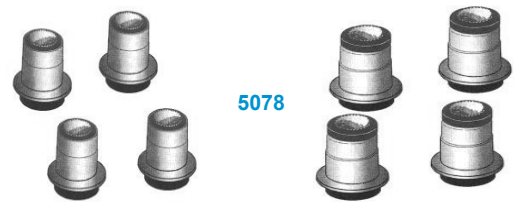

**1963-82
CORRECT OEM STYLE
FRONT A-ARM BUSHING KIT**

5078	63-82	OEM-Style Upper A-Arm & Lower A-Arm Bushing Kit	48.00kt
5077	63-82	OEM-Style Upper A-Arm Bushing	10.00ea
5070	63-82	Upper A-Arm & Lower A-Arm (Replacement Bushing Kit)	39.00kt