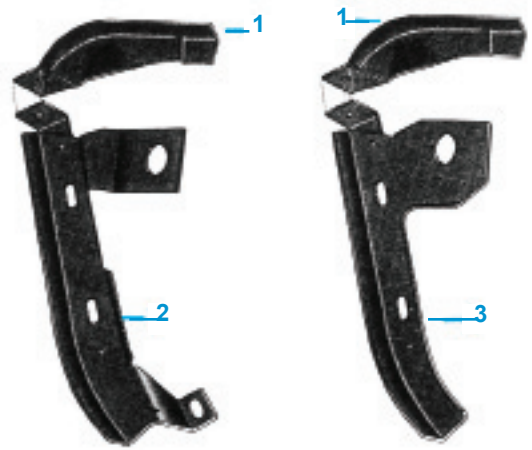

**1973-79 FRONT METAL**

<b>7431</b>	73-74	Front Metal Basic Replacement Kit	139.00kt
<b>7433</b>	75-79	Front Metal Basic Replacement Kit	139.00kt

PRICES SUBJECT TO CHANGE

**1973-79  
METAL REINFORCEMENTS**