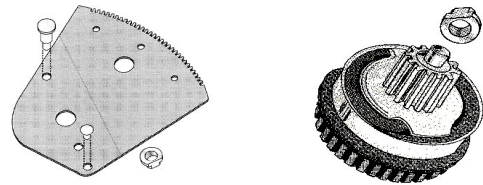

2685S	68-82	Power Window Replacement Gear S.S.	30.00ea
2693	68-82	Power Window Motor Gear	29.00ea
2687	63-67	Power Window Replacement Gear	35.00ea
2699	63-67	Manual Window Replacement Gear	30.00ea
2763	68-79	Manual Window Regulator Gear	30.00ea
2761	68-79	Manual Window Crank Bushing	10.00ea