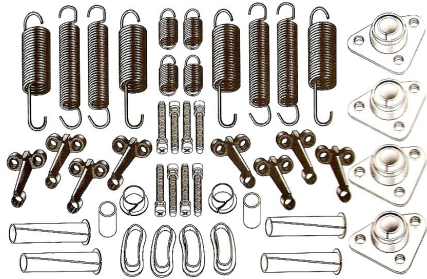

2123	68-82	Headlight Bezel (Left)	59.00ea
2124	68-82	Headlight Bezel (Right)	59.00ea
2167	68-82	Headlight Bezel Screw Set	7.00st

2856	68-82	Headlight Rebuild Kit	83.00kt
2141	68-82	Headlight Actuator Link Spring, S.S. thin	3.50ea
2142	68-82	Headlight Actuator Link Spring, S.S. fat	3.50ea
2011	63-82	Headlight Adjuster Spring, S.S.	1.50ea
2125	68-82	Headlight Bearing	6.00ea