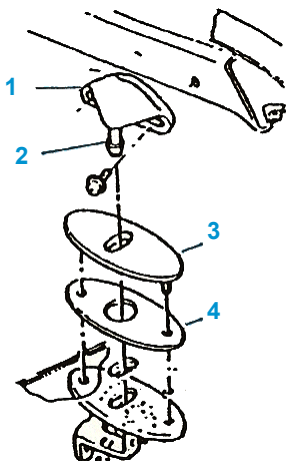

1968-75 CONVERTIBLE REAR HARDWARE

IN364	69-75	Convertible Top Rear Pin (#1) Chrome Housing	59.00ea
TM100	68	Convertible Top Rear Locking Pin (#2)	20.00ea
TM101	69-75	Convertible Top Rear Locking Pin (#2)	9.00ea
IN367	68-75	Convertible Deck Lid Latch (3) Chrome Cover	22.25ea
WS201	68-75	Convertible Deck Lid Latch Gasket (#4)	4.00pr
IN360	63-75	Convertible Deck Lid Spring	10.95ea

1956-75 CONVERTIBLE TOPS, PADS, STRAPS

AT420	56-58	Conv. Top Kit - Black, White, Beige	445.00kt
AT421	59	Convertible Top Kit - Black or White	445.00kt
AT422	60-61	Convertible Top Kit - Black or White	445.00kt
AT423	62	Convertible Top Kit - Black or White	445.00kt
AT424	63-67	Convertible Top Kit - Black, White, Tan	415.00kt
AT425	68-69	Convertible Top Kit - Black or White	415.00kt
AT426	70-75	Convertible Top Kit - Black or White	415.00kt
AT432	86-93	Convertible Top Kit - Original Stayfast	600.00kt
AT427	56-57	Top Pads (set)	45.00st
AT428	58-75	Top Pads (set)	88.00st
TS35	63-75	Original Tack Strip (set)	61.00st
AT429	56-75	Straps (set)	12.00st
TM300	68-75	Hardtop S.S. Front Molding	95.00ea

Top Kit Includes: Original Sewn Top, Pads, Straps, Wire-on, & Chrome Tips. SPECIFY Year & Color

AT430	63-67	Hardtop Rear Deck Plug	4.75ea
AT431	63-67	Rear Deck Plug Bezel	7.00ea

B500	63-67	Front Top Guide Pin Bushings	6.00pr
B501	68-82	Front Top Guide Pin Bushings	6.95pr

TM100	68	Convertible Top Rear Locking Pin	20.00ea
TM101	69-75	Convertible Top Rear Locking Pin	9.00ea

TM200	63-75	Hardtop Side Mounting Bolts (#1)	6.95ea
TM201	63-75	Hardtop Side Mounting Retainer (#2)	6.00ea
TM202	63-75	Hardtop Side Mounting Retainer Nut (#3)	.75ea
TM300	68-75	Hardtop S.S. Front Molding	95.00ea