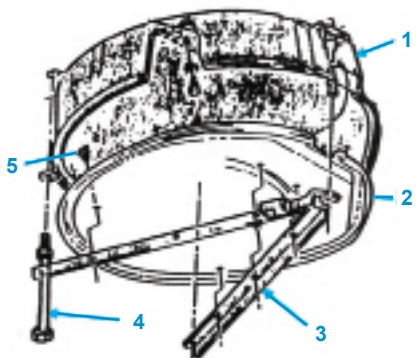

1963-67 SPARE TIRE TUB ASSEMBLY

7600	63-67	Spare Tire Tub (#1)	CALL
7601	63-67	Spare Tire Tub Lid (#2)	CALL
7602	64-67	Spare Tire Tub "V" Bar (#3)	110.00ea
7603	63	Front Bolt with Welded Nut 9 5/8" (All) (#4)	49.95pr
7604	64-66	Front Bolt with Welded Nut 9 1/4" (#4)	62.00pr
7605	64-66	Exc. Knock-off Wheels Front Bolt with Knock-off Wheels 9 5/8" (#4) without Gold Line Tires	62.00pr
7606	65-67	Front Bolt with Knock-off Wheels 10 1/4" (#4) with Red or Gold Line Tires	62.00pr
7607	63-67	Spare Tire Tub Rivets (Aluminum) (#5)	.35ea
7608	63-67	Spare Tire Tub Mounting Nut (#6)	5.00ea
7609	63-67	Spare Tire Tub Rear Mnt. Bracket (#7)	12.00ea
7610	63-67	Spare Tire Tub Rear Mnt. Bolt (#8)	20.00ea
7620	63-67	Spare Tire Mnt. Rear Bolt Kit (#8)	42.00kt
7611	63-67	Spare Tire Tub Lock Assem. w/Key (#9)	69.00ea
7612	63-67	Spare Tire Tub Lock Cover (#10)	7.50ea

1956-66 HUBCAPS & SPINNERS

WH730	56-58	Hubcap with Spinners (set)	899.00st
WH731	59-62	Hubcap with Spinners (set)	899.00st
WH740	56-62	Hubcap Spinners (set)	179.00st
WH732	56-62	Hubcap Spinner Retainers & Screws (set of 4)	238.00st
WH733	63	Hubcap Spinner	189.00st
WH741	63	Hubcap Trim Bar	34.00ea
WH742	63	Hubcap Trim Bar (set of 6)	195.00st
WH734	64	Hubcap Spinner	189.00st
WH735	65	Hubcap Spinner with Emblem	260.00st
WH736	66	Hubcap Spinner with Emblem	260.00st
WH737	65-66	Hubcap Spinner Emblems, Black	76.00st
WH743	65-66	Hubcap Spinner Emblems, White	80.00st
WH744	65	Hubcaps Complete with Spinners (set)	699.00st
WH738	66	Hubcap Complete without Spinner	CALL
WH739	66	Hubcaps Complete with Spinner & Spacer	CALL