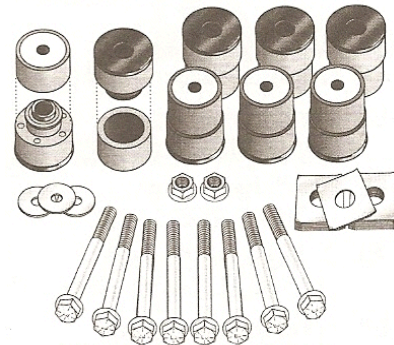

1973-82 BODY MOUNT KIT

MADE IN THE U.S.A.

THESE PARTS ARE PERFECT!

73-82	Body Mount Kit <i>Kit Includes: Correct-Style Bolts, Nuts & Shims</i>	139.95kt

FOR INDIVIDUAL BODY MOUNTS, PLEASE CALL

1958-82 BODY MOUNT KITS
(specify coupe or convertible)

BM100	58-62	Body Mount Kit	84.00kt
BM101	63	Body Mount Kit	84.00kt
BM102	64	Body Mount Kit	109.00kt
BM103	65-67	Body Mount Kit	99.00kt
BM104	68-72	Body Mount Kit	105.00kt
BM105	73-82	Body Mount Kit	149.95kt
BM110	63-82	Body Mount Lift Kit	87.00kt
BM7382	73-82	Body Mount (Top & Bottom)	18.00ea
BM173	73-82	Rear #4 Body Mount Kit <i>Kit Includes: (2) Bolts, (2) Mounts, (4) Shims</i>	34.95kt