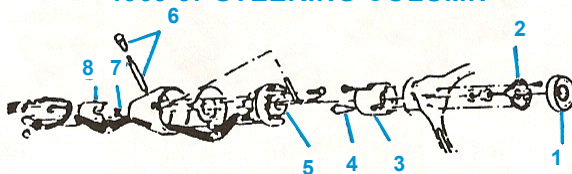

1963-67 STEERING COLUMN

HB-10	63-64	Horn Button (#1)	98.00ea
HB-11	65-66	Horn Button, without Tele (#1)	92.00ea
HB-16	65-66	Horn Button, with Tele (#1)	115.00ea
HB-12	67	Horn Button (#1)	75.00ea
HB-17	63-66	Horn Button Contact, without Tele (#2)	24.95ea
HB-20	67	Horn Button Contact, without Tele (#2)	22.00ea
HB-22	63-82	Horn Contact Rivets (3 pc)	4.35st
4100	63	Turn Signal Cancelling Cam (#3)	20.00ea
4101	64-66	Turn Signal Cancelling Cam, without Tele (#3)	24.00ea
4102	67-68	Turn Signal Cancelling Cam, without Tele (#3)	39.00ea
4103	63-66	Horn Contact Brush Connector (#4)	16.00ea
4104	67-82	Horn Contact Spring & Pin (#4)	5.50st
DS190	63	Turn Signal Switch (#5)	59.95ea
DS191	64-66	Turn Signal Switch, without Tele (#5)	99.00ea
DS192	67-68	Turn Signal Switch (#5)	99.00ea
4105	63	Turn Signal Lever (#6)	30.00ea
4106	64-66	Turn Signal Lever (#6)	30.00ea
4107	67	Turn Signal Lever (#6)	30.00ea
4108	63-66	Steering Column Shaft, w/o Tele (#7)	110.00ea
4109	64-66	Steering Column Tube, w/o Tele (#8)	120.00ea
4110	63-66	Steering Column Coupler With Lower Flange, without Tele	150.00ea
4111	63-66	Steering Column Coupler With Upper & Lower Flange, without Tele	CALL
4112	67-69	Steering Column Coupler, without PS	200.00ea
4113	64-66	Steering Column Upper Bearing	CALL
4114	63-66	Steering Column Lower Bearing	21.95ea
4115	65-79	Upper Steering Bearing 65-66 Upper & Lower, with T&T 67-68 Upper All 69-79 Upper Standard	36.00ea

1968-82 STEERING COLUMN

(See Above Diagram)