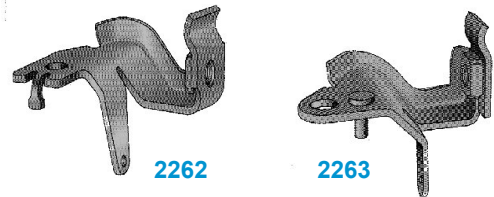

<b>2262</b>	69-72	Accelerator Cable Bracket Holley Carb.	29.95ea
<b>2263</b>	69-73	Accelerator Cable Bracket Q-Jet Carb.	29.95ea
<b>2271</b>	75-77	Accelerator Cable Support Bracket	29.95ea
<b>2279</b>	77	Cruise Control Cable Bracket	6.95ea
<b>2277</b>	78-81	Accelerator Cable Support Bracket	29.95ea
<b>2273</b>	63-73	Accelerator Cable Clamp & Bolt	10.00st