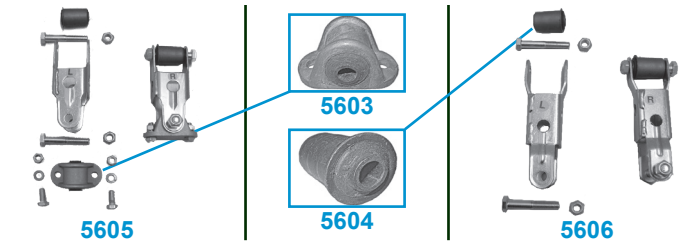

Part # Year Description Price

5605 84-87 Front Sway Bar Mounting Kit 95.00kit
5606 88-96 Front Sway Bar Mounting Kit 52.00kit
5603 84-87 Frt Sway Bar Link Housing w/ Bushing 29.50ea
5604 84-96 Front Upper Sway Bar Bushing 9.50ea