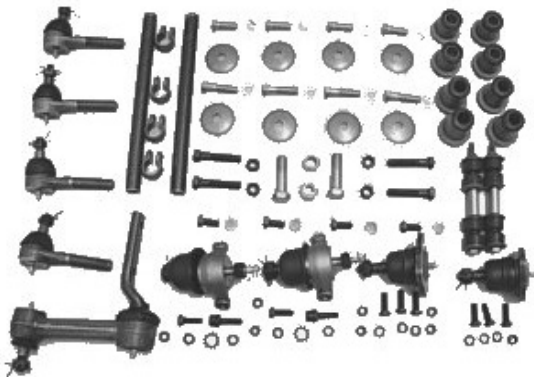

5103	63-82	Front Major Suspension Kit	269.00kt

Major Kit Includes: (2) Tie Rod Tubes, (4) Clamps,
(1) Kit 5084: 42 pc Mounting Hardware Kit,
& (1) 5072 Deluxe Kit