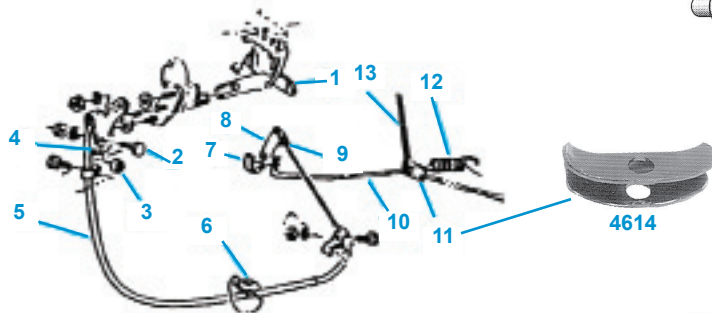

**1963-66  
PARKING BRAKE**

4600	63	Parking Brake Handle (#1)	48.00ea
4601	64-66	Parking Brake Handle (#1)	48.00ea
4602	64-66	Parking Brake Pulley Bolt with Nut & Washer (#2)	3.75ea
4603	64-66	Parking Brake Pulley Bearing (#3)	7.50ea
4604	64-66	Parking Brake Pulley (#4)	18.50ea
4605	63	Front Parking Brake Cable (Stainless)	CALL
4606	64-66	Front Parking Brake Cable (#5)	42.00ea
4607	64-66	Front Brake Cable Clamp (#6)	2.75ea
4608	64-66	Parking Brake Lever Pivot Bolt w/nut (#7)	4.00ea
4609	64-66	Parking Brake Lever Pivot Bushing	6.75ea
4610	63	Parking Brake Lever (#8)	23.00ea
4611	64-66	Parking Brake Lever (#8)	21.00ea
4612	63-66	Front Clip Clevis, Clevis Pin w/ Clip (#9)	14.00kt
4613	64-66	Parking Brake Rod (#10)	52.95ea
4614	64-66	Parking Brake Equalizer (#11)	5.95ea
4615	64-66	Parking Brake Cable Spring S.S. (#12)	6.50ea
4616	63	LH Rear Parking Brake Cable	42.00ea
4617	63	RH Rear Parking Brake Cable	55.00ea
4618	64-65	LH Rear Parking Brake Cable w/ Drum	42.00ea
4619	64-65	RH Rear Parking Brake Cable w/ Drum	42.00ea
4621	65-82	Rear Parking Brake Cable OEM Style	49.00ea
4621B	65-82	Dust Boot, Rear Parking Brake Cable	10.00ea