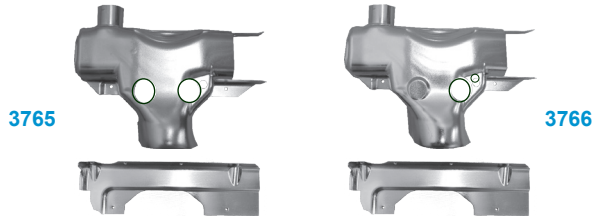

1965-67

SIDE EXHAUST SYSTEMS

ET308	65-67	Side Exhaust Cover (Left)	750.00ea
ET309	65-67	Side Exhaust Cover (Right)	750.00ea
3707	65-67	Side Exhaust Cover Top Mold (LH/RH)	229.00ea
ET310	65	Side Exhaust Muffler, BB	1250.00pr
ET311	65	Side Exhaust Muffler, SB	1250.00pr
ET312	66-67	Side Exhaust Muffler, BB	1250.00pr
ET313	66-67	Side Exhaust Muffler, SB	1250.00pr