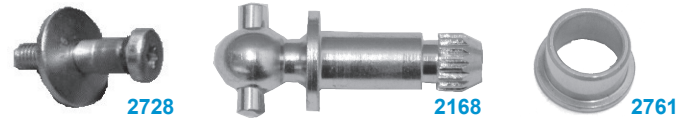

2728	68-82	Door Striker	12.50ea
2168	68-79	Shaft, Manual Window Crank Handle	11.95ea
2761	68-79	Bushing Manual Window Crank Handle	10.00ea
2763	68-79	Manual Window Replacement Gear	30.00ea
2778	68-79	Crank Shaft, Washer & Bushing Kit	24.50kt

Kit Includes: (1) 2168, (1) 2761 & Washer