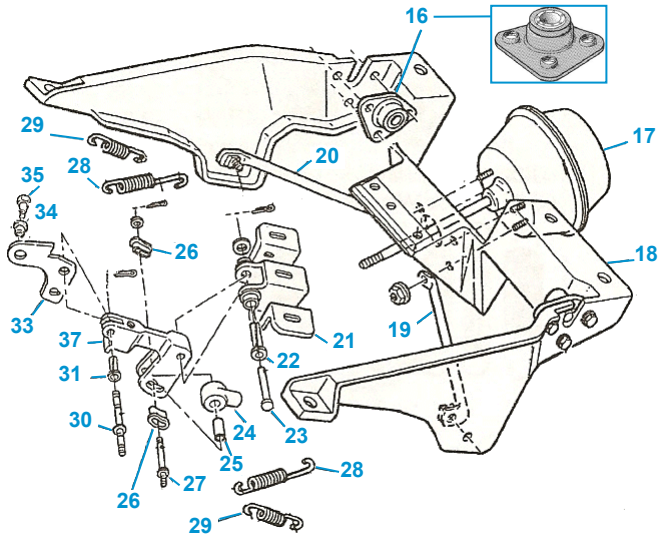

1968-82 HEADLIGHT PARTS

2100	68-71	Headlight Knob & Rod (#1)	15.00ea
2101	72-76	Headlight Knob & Rod (#1)	21.75ea
2100	77	Headlight Knob & Rod (#1)	15.00ea
2102	78-79	Headlight Knob & Rod (#1)	18.95ea
2103	80-82	Headlight Knob & Rod (#1)	18.95ea
2166	69-77	Headlight Knob Bezel	16.00ea
2105	78-82	Headlight Knob Bezel (#2)	12.00ea
2106	68-82	Headlight Actuator Valve	14.00ea
2108	68-82	Headlight Actuator Relay	59.95ea
2111	68-82	Headlight Top (Left) (#6)	229.00ea
2112	68-82	Headlight Top (Right) (#6)	229.00ea
2113	68-82	Headlight Stops (#7)	3.95ea
2114	68-69	Headlight Up Stops (LH/RH) (#8)	CALL
2115	70-82	Headlight Up Stops (Left) (#8)	CALL
2116	70-82	Headlight Up Stops (Right) (#8)	CALL
2117	68-82	Headlight Adjuster Bracket (#9)	2.35ea
2118	68-82	Headlight Adjuster Screw (#10)	.50ea
2011	68-82	Headlight Adjuster Spring (#11)	1.50ea
2016	68-82	Headlight Capsule Complete (#12)	49.50ea
2016M	68-82	Headlight Metal Capsule Only	15.95ea
2167	68-82	Headlight Bezel Mounting Kit (12 pc)	7.00kt
2122	68-82	Headlight Stainless Top Screw (#14)	1.00ea
2123	68-82	Headlight Bezel (Left) (#15)	59.00ea
2124	68-82	Headlight Bezel (Right) (#15)	59.00ea
2125	68-82	Headlight Bearings (#16)	6.00ea
2126	68-69	Headlight Actuator (LH/RH) (#17)	CALL
2127	70-82	Headlight Actuator (LH/RH) (#17)	89.95ea
2128	68-74	Headlight Support (Left) (#18)	279.00ea
2129	68-74	Headlight Support (Right) (#18)	279.00ea
2130	75-82	Headlight Support (Left) (#18)	219.00ea
2131	75-82	Headlight Support (Right) (#18)	219.00ea
2132	68-82	Headlight Outboard Rod (Left) (#19)	11.00ea
2133	68-82	Headlight Outboard Rod (Right) (#19)	11.00ea
2119	68-82	Headlight Inboard Rod (Left) (#20)	11.00ea