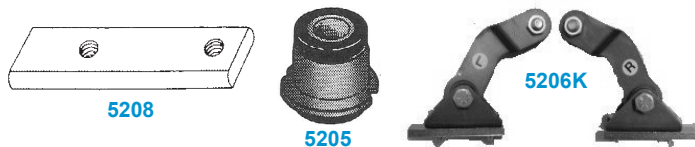

5278	65-82	Rear Sway Bar Link Bushing	5.50ea
5279	65-82	Rear Sway Bar Link Plate	6.95ea
5205	65-82	Rear Sway Bar Link Kit with Hardware	80.00st
5278	68-74	Rear Bar to Frame Bushing, 9/16" (#7)	8.50ea
5279	75-82	Rear Bar to Frame Bushing, 7/16" (#7)	8.50ea