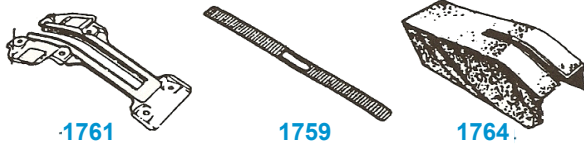

1967-82 EMERGENCY BRAKE CONSOLES

1763	67	Emergency Brake Console	190.00ea
1767	67	Front Parking Brake Console Reinf.	48.00ea
1768	67	Rear Parking Brake Console Reinf.	80.00ea
1756	68	Emergency Brake Console	55.00ea
1764	69-76	Emergency Brake Console (Replmt)	40.00ea
1765	69-76	Emergency Brake Console, with PW	50.00ea
1758	77-82	Emergency Brake Console, Paint To Match, Call with Color	Call
1759	68-76	Emergency Brake Console Black Plastic Slider	5.00ea
1760	68-76	Emergency Brake Console Front Clip	19.95ea
1761	68-76	Emergency Brake Console Chrome Ring	29.95ea
1762	68-76	Emergency Brake Console Rear Reinforcement	22.95ea