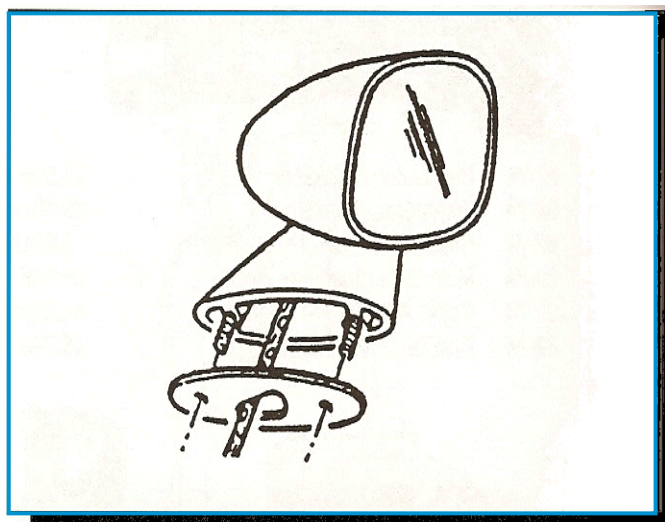

T104

T105

T106

T104	63-65	Oil Cap, Chrome	10.00ea
T105	66-68	Oil Cap - Low HP, Black	29.00ea
T106	66-68	Oil Cap - High HP, Chrome	29.00ea

1953-82 MIRRORS & HARDWARE

1977-82 SPORT MIRRORS & HARDWARE

MR100	53-62	Guide Y-50 Outside Mirror with Hardware	89.00ea
MR101	53-62	Outside Replacement Mirror	52.00ea
MR102	53-62	Outside Mirror Mounting Kit	10.25kt
MR103	53-62	Outside Mirror Screw	3.00ea
MR104	58-62	Inside Replacement Mirror	44.75ea
MR105	58-62	Inside Mirror Support	59.00ea
MR106	63-67	Outside Bowtie Kit	75.00kt
MR102	63-67	Outside Mirror Mounting Kit	10.25kt
MR103	63-67	Outside Mirror Screw	3.00ea
MR109	63-67	Outside Mounting Gasket	4.00ea
MR110	63-67	Outside Mirror Reinforcement Plate	14.00ea
MR132B	63-66	Inside Mirror Chrome Support	65.00ea
MR135	63-66	Inside Mirror, without Day/Night	36.00ea
MR132	63-67	Inside Mirror, with Day/Night	55.00ea
MR112	68-74	Outside Mirror - Small Head (Left)	50.00ea
MR114	68-74	Outside Mirror - Small Head (Right)	53.00ea
MR136	68-74	Outside Mirror Set (Left & Right)	100.00st
MR113	75-79	Outside Mirror (Left)	58.00ea
MR134	75-79	Outside Mirror (Right)	50.00ea
MR137	75-79	Outside Mirror Set (Left & Right)	100.00st
MR115	68-79	Outside Mirror Bracket (Left)	8.95ea
MR116	68-79	Outside Mirror Bracket (Right)	10.00ea
MR117	68-79	Outside Mirror Gasket	2.95ea
MR103	68-79	Outside Mirror Screw	3.00ea
MR118	77-80	Outside Sport Mirror - Remote (Left)	CALL
MR119	77-80	Outside Sport Mirror - Manual (Right)	CALL
MR120	79-82	Outside Sport Mirror - Remote (Right)	CALL
MR121	81-82	Outside Sport Mirror - Electric (Left)	CALL
MR122	81-82	Outside Sport Mirror - Electric (Right)	CALL
MR123	77-82	Sport Mirror Mount Gasket	6.25ea
MR124	77-82	Sport Mirror Bezel on Door Panel	45.00ea
MR125	77-82	Sport Mirror Bezel Retainer Plate	8.00ea
MR133	68-71	Inside Day/Night Mirror	49.00ea
MR111	72-73	Inside Mirror Day/Night	39.00ea
MR126	68-76	Inside Mirror Ball Stud	24.95ea
MR127	68-76	Inside Mirror Ball Stud Retainer	35.00ea
MR128	74-76	Inside Mirror	55.00ea
MR129	68-76	Inside Mirror Bracket - Coupe	32.00ea
MR130	68-75	Inside Mirror Bracket - Convertible	90.00ea
MR131	77-82	Inside Mirror	32.00ea