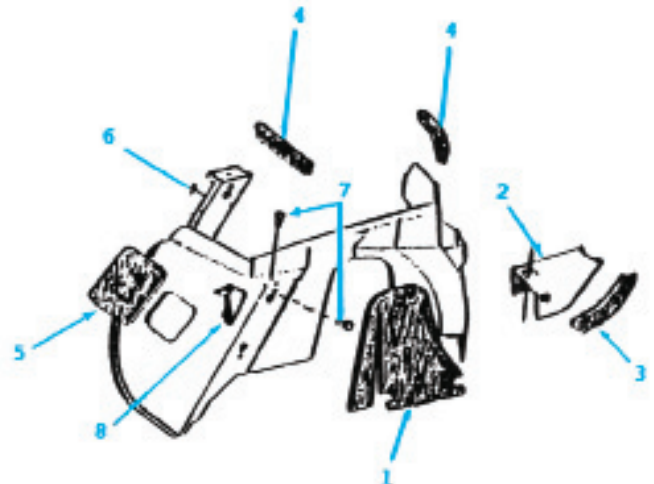

**1963-82**

**FRONT A-FRAME DUST SEALS & SHIELDS**

7400	63-66	A-Frame Dust Seals with Staples (#1)	32.00pr
7401	67	A-Frame Dust Seals with Staples (#1)	20.00pr
7402	68L-82	A-Frame Dust Seals with Fasteners (#1)	20.00pr
7403	63-67	Lower Outer Shields (LH/RH) (#2)	36.00ea
7404	70-79	Lower Outer Shields (Left) (#2)	52.00ea
7405	68-79	Lower Outer Shields (Right) (#2)	52.00ea
7406	63-79	Mounting Bolts for Outer Shields	5.50st
7407	63-79	Rubber Strips for Outer Shields (#3)	17.00st
7408	64-67	Inner Skirt Upper Seal Set (4 pc) (#4)	25.00st
7409	68-82	Inner Skirt Upper Seal Set (4 pc) (#4)	25.00st
7410	68-72	Bumper Brace Seals (#5)	10.00pr
7411	73-79	Bumper Brace Seals (#5)	13.00pr
7412	63-67	Hood Hinge Replmt (Left or Right) (#6)	18.00ea
7413	68-72	Inner Skirt Replmt Braces (LH/RH) (#6)	60.00ea
7414	73-82	Inner Skirt Braces (Left or Right) (#6)	60.00ea
7415	63-82	Aluminum Rivets for Inner Skirt Braces (8 pc) (#7)	1.00st
7416	69-82	Out. Surround End Brace (LH/RH) (#8)	12.00ea
7417	69-82	Outer Surround End Brace Support	2.50ea