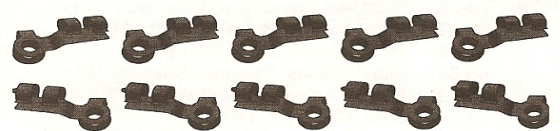

2740	68-77	Door Lock Rod Clip Set (10 pc)	12.00st