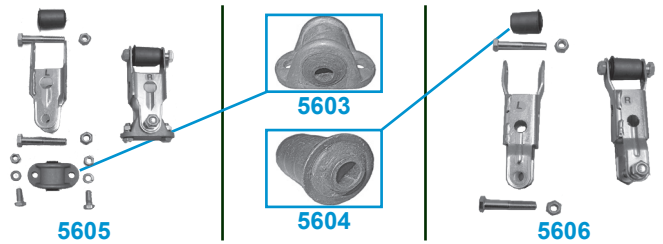

1984-96 FRONT SWAY BAR HARDWARE

5605	84-87	Front Sway Bar Mounting Kit	95.00kit
5606	88-96	Front Sway Bar Mounting Kit	52.00kit
5603	84-87	Frt Sway Bar Link Housing w/ Bushing	29.50ea
5604	84-96	Front Upper Sway Bar Bushing	9.50ea