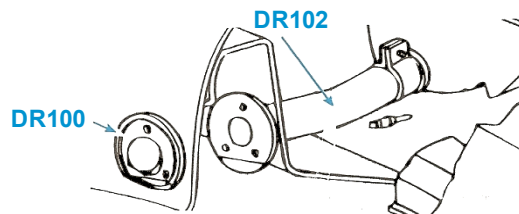

1968-76 DRAIN TUBES

DR100	68-70	Convertible Rear Drain Tube Shields	50.95ea
DR101	68-75	Coupe Rear Drain Tube Shields	50.95ea
DR102	69-76	Rear Drain Tube without air	16.00ea