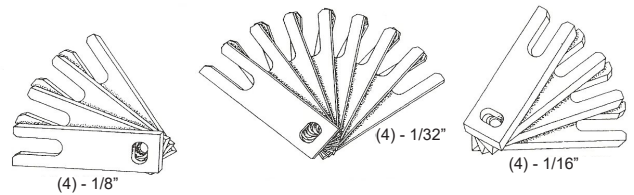

5273K	63-82	Shim Kit, Stainless Steel (16 pc)	49.00kt
5221K	63-82	Shim Kit, Steel (16 pc)	35.00kt
5272	63-69	Shim Kit, Original Style S.S. (18 pc)	64.00kt