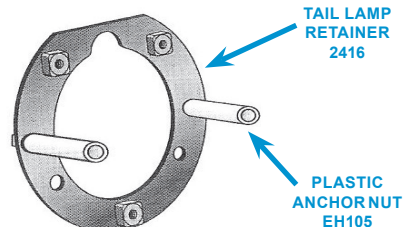

1963-82 TAIL LAMP SCREW SETS

EH100	63-67	Tail Lens Screw Set (8 pc)	4.50st
EH101	63-67	Parking Lens Screw Set (4 pc)	2.50st
EH102	68-69	Tail Lens Screw Set (12 pc)	6.50st
EH103	70-73	Tail Lens Screw Set (12 pc)	5.00st
EH104	75-82	Tail Lens Screw Set (8 pc)	5.00st
EH105	75-82	Tail Lens Plastic Anchor Nut	3.95ea
2416	75-82	Rear Tail & Back-up Lamp Retainer	9.50ea
EH118	75-79	Rear Tail & Back-up Lamp Mounting Kit	21.95kt

Kit Includes: (8) Screws & (8) Plastic Anchor Nuts