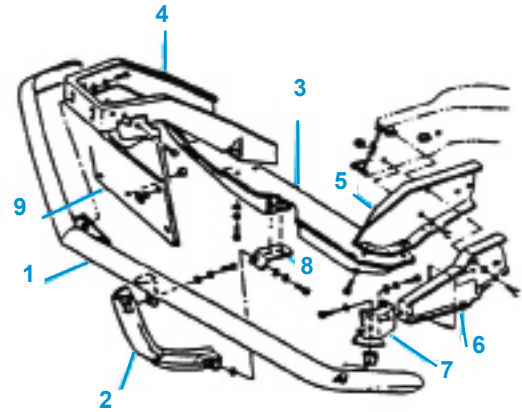

1968-72

FRONT BUMPERS & HARDWARE

7030	68-72	Front Bumper (#1)	700.00ea
7031	68-69	Front Bumper Guard (Left) (#2)	200.00ea
7032	68-69	Front Bumper Guard (Right) (#2)	200.00ea
7033	70-72	Front Bumper Guard (Left)(#2)	200.00ea
7034	70-72	Front Bumper Guard (Right) (#2)	200.00ea
7035	69-72	Front Crossmember (#3)	215.00ea
7000	68-72	Front Nose Rod	30.00ea
7036	68-72	Front Center Brace (#4)	CALL
7037	68-72	Front Frame Extension (Left) (#5)	CALL
7038	68-72	Front Frame Extension (Right) (#5)	CALL
7039	69	Front Outer Brace (Left) (#6)	90.00ea
7040	69	Front Outer Brace (Right) (#6)	90.00ea
7041	70-72	Front Outer Brace (Left) (#6)	90.00ea
7042	70-72	Front Outer Brace (Right) (#6)	90.00ea
7043	68-69	Front Outer Brace Extension Bracket (#7)	CALL
7044	70-72	Front Outer Brace Extension Bracket (Left or Right) (#7)	14.00ea
7055	68-72	Corner Reinforcement Bracket	36.00pr
7045	68-72	Frt. Crossmember Extension (LH) (#8)	24.00ea
7046	68-72	Frt. Crossmember Extension (RH) (#8)	24.00ea
7047	68-72	Front License Plate Bracket (#9)	32.00ea
7056	68-72	Front Bumper Bolt Kit	21.00kt