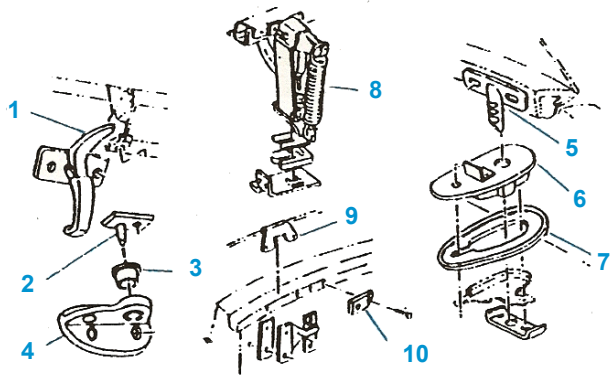

1956-62 CONVERTIBLE HARDTOP LATCHES

IN351	56-62	Convertible Top Front Latch LH	167.00ea
IN352	56-62	Convertible Top Front Latch RH	167.00ea
IN353	56-62	Hardtop Front Latch LH	167.00ea
IN354	56-62	Hardtop Front Latch RH	167.00ea
IN355	56-62	Top Lid Latch Plates	73.00pr

1963-67 CONVERTIBLE TOP LATCHES

IN315	63-67	Convertible Top Latch, Left (#1)	197.00ea
IN316	63-67	Convertible Top Latch, Right (#1)	197.00ea
IN345	63-67	Convertible Top Latch Screw (4 pc)	6.50st
IN356	63-67	Convertible Top Header Guide Pins (#2)	47.00pr
B500	63-67	Frt Top Guide Pin Bushings (#3)	6.00pr
IN357	63-67	Conv Top Header Striker w/Bushings(#4)	49.95pr
IN358	63-67	Conv. Top Rear Guide Pin (LH/RH) (#5)	33.00ea
IN359	63-67	Convertible Top Rear Latch Assembly (#6) (U.S.A.)	119.00ea
IN359R	63-67	Convertible Top Rear Latch Assembly (#6) (Import)	75.00ea
WS147	63-67	Convertible Top Rear Latch Gaskets (#7)	8.00pr
IN360	63-75	Convertible Rear Deck Lid Spring (#8)	10.95ea
IN361	63-67	Conv Deck Lid Striker Plate w/Rivets (#9)	27.00pr
IN362	68-75	Conv Deck Lid Striker Plate w/Rivets (#9)	14.00pr
IN363	63-67	Convertible Top Lid & Door Alignment Wedge Kit (#10)	57.00st