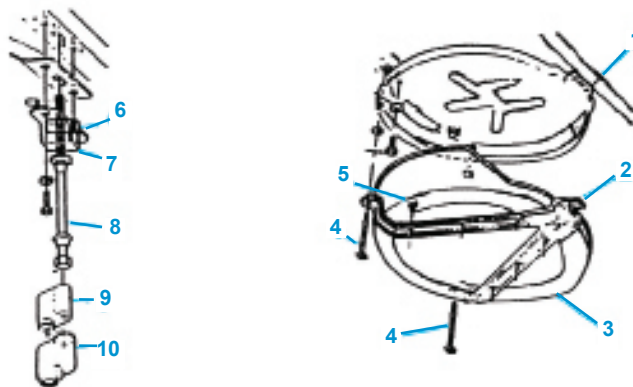

1968-82 SPARE TIRE TUB ASSEMBLY

7614	68-82	Spare Tire Tub Cover (#1)	CALL
7615	68-82	Spare Tire Tub Strap (#2)	CALL
7616	68-82	Spare Tire Tub Tray (#3)	250.00ea
7617	68-79	Spare Tire Tub Bolt (#4)	18.99ea
7618	80-82	Spare Tire Tub Hanger (#4)	12.00ea
7607	68-82	Spare Tire Tub Rivets (Aluminum) (#5)	.35ea
7608	68-82	Spare Tire Tub Mounting Nut (#6)	5.00ea
7609	68-82	Spare Tire Tub Rear Mount Bracket	12.00ea
7610A	68-77	Spare Tire Rear Mounting Bolt (#8)	22.00ea
7619	68-77	Spare Tire Mounting Bolt Kit	45.00kt
7613	78-82	Spare Tire Rear Mounting Bolt (#8)	24.00ea
7613K	78-82	Spare Tire Rear Mounting Bolt Kit	44.00kt
7611	68-82	Spare Tire Tub Lock Assem. w/Key (#9)	69.00ea
7612	68-82	Spare Tire Tub Lock Cover (#10)	7.50ea

1967-82 WHEELS & HARDWARE

WH712	67	Rally Wheel Caps with Ornaments	145.00st
WH746	65-66	New Steel Wheel 15 x 5 1/2	209.00ea
WH700S	68-82	Wheels, Aluminum (car set)	CALL
WH700	68-79	Wheel, Aluminum	CALL
WH701	80-82	Wheel, Aluminum	CALL
WH702	73-82	Chrome Lug Nut	3.50ea
WH703	74-82	Wheel Adapter Cap (specify year)	17.50ea
WH708	68-82	Rally Wheel Lug Nut	.95ea
WH709	68-82	Trim Rings, SS Replacement	115.00st
WH710	69-82	8" Rally Wheel	79.00ea
WH7679K	76-79	Aluminum Wheel Caps & Chrome Lug Nut Set	110.00set
WH8081K	80-81	Aluminum Wheel Caps & Chrome Lug Nut Set	110.00set

WH7679K and WH8081K Include: (4) New Caps with Emblems & (20) New Chrome Lug Nuts.

1969-82 JACKS

69-82	Replacement Style Jack	ea

OUR HOURS (ET):
Monday through Friday
8:00AM - 5:00PM
Saturdays by Appointment

Check out our website
for more product photos
and current pricing.
www.bairscorvette.com