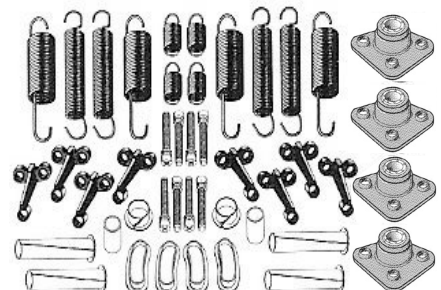

2856	68-82	Headlight Rebuild Kit (44 pc Car Set)	83.00kt