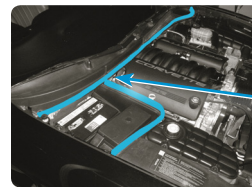

**C5
COLORED UNDER HOOD WEATHERSTRIPPING**

Color is used for example purposes only and does not accurately represent true color of weatherstripping.

WS521	97-04	Cowl and Battery to Hood W/S, Red	44.00pr
WS522	97-04	Cowl and Battery to Hood W/S, White	44.00pr
WS523	97-04	Cowl and Battery to Hood W/S, Blue	44.00pr
WS524	97-04	Cowl and Battery to Hood W/S, Yellow	44.00pr