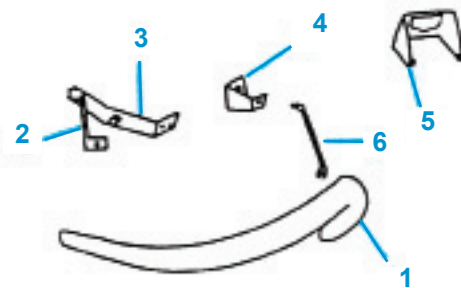

1963-67 REAR BUMPER

8085	63-67	Rear Bumper (Left or Right) (#1)	CALL
8086	63-67	Outer Brace (Left) (#2)	24.00ea
8087	63-67	Outer Brace (Right) (#2)	32.00ea
8088	63-67	Inner Brace (Left) (#3)	32.00ea
8089	63-67	Inner Brace (Right) (#3)	32.00ea
8090	63-67	Center Brace (Left) (#4)	32.00ea
8091	63-67	Center Brace (Right) (#4)	32.00ea
8092	63-67	Center Support Rod (each) (#6)	19.00ea
8093	63-67	License Plate Bezel (#5)	125.00ea
8094	63-67	Rear Bumper Bolt Kit	15.00kt
8095	63-67	Rear Bumper Shim	5.00ea
8096	63-67	Rear Bumper Bracket Kit (8pc + Bolts)	215.00ea

PRICES SUBJECT TO CHANGE
Not Responsible for Typographical Errors

FOR PARTS LISTED AS "CALL" OR "DISC", PLEASE CALL 814-683-4223

OUR HOURS (ET):
Monday through Friday
8:00AM - 5:00PM
Saturdays by Appointment

Check out our website
for more product photos
and current pricing.
www.bairscorvette.com