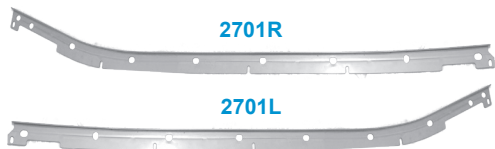

WT100	69-82	Side Window Guide Roller Nut Tool	14.00ea
2712	69-82	Side Window Nut Washer	3.50ea