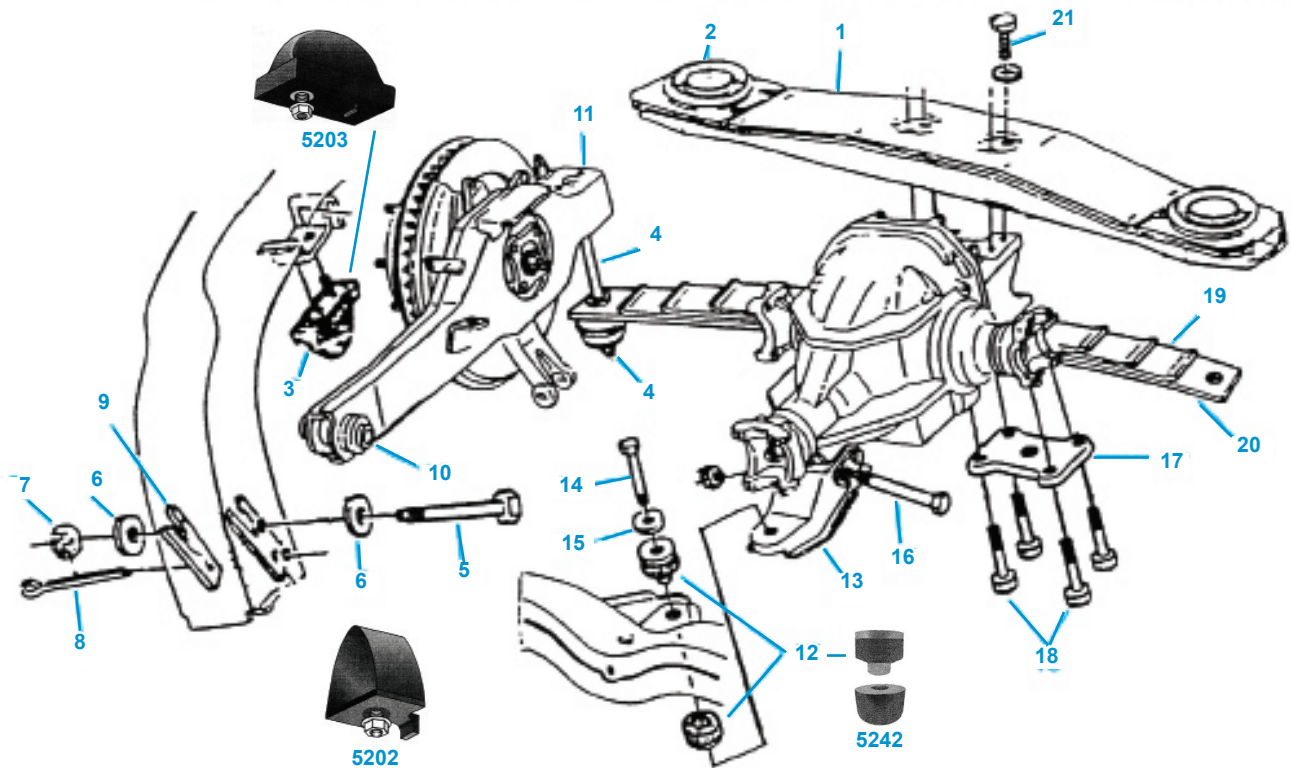

1963-82 REAR SUSPENSION

5200	63-79	Rear Crossmember (#1)	429.00ea
5201	63-79	Rear Crossmember Mnt Bushings (#2)	69.00ea
5318	63-64	Rear Control Arm Bumper (#3)	68.00pr
5202	65-75	Rear Control Arm Bumper (#3)	12.00ea
5203	76-82	Rear Control Arm Bumper (#3)	14.95ea
5217	68-82	Rear Spring Shackle Kit (#4)	42.00kt
Kit Includes: Car Set of Bolts, Grommets, Washers, Caps and Nuts			
5382	68-82	Rear Spring Shackle Kit w/ Longer Bolts	41.00kt
Kit Includes: Car Set of Longer Bolts, Grommets, Washers, Caps and Nuts			
5258	63-82	Nut for Trailing Arm Bolt (#7)	1.75ea
5218K	63-82	Rear Trailing Arm Bolt Kit (#5, 6 & 7)	8.00kt
5257	63-82	Trailing Arm Shim Cotter Key (S.S.) (#8)	1.50ea
5221	63-82	Rear Trailing Arm Shims (Steel) (#9)	2.50ea
Specify 1/4", 1/8" or 1/32"			
5221K	63-82	Rear Trailing Arm Shim Kit, Steel	35.00kt
Kit Includes: (4) 1/4", (4) 1/8" and (8) 1/32" Shims			
5273	63-82	Rear Trailing Arm Shims	3.95ea
Stainless Steel (#9) Specify 1/4", 1/8" or 1/32"			
5273K	63-82	Rear Trailing Arm Shim Kit - Stainless	49.00kt
Kit Includes: (4) 1/4", (4) 1/8" and (8) 1/32" Shims			
5272	63-69	Shim Kit (Original Style) (#9)	64.00kt
5220	63-82	Rear Trailing Arm Bushing Kit (#10)	24.00kt
Kit Includes: (2) Bushings, (2) Washers & (1) Sleeve			
5340	63-82	Rear Trailing Arm Polyurethane Bushing Kit	55.00kt
Kit Includes: (4) Bushings, Washers & (2) Sleeves			
5304	63-64	Rear Trailing Arm (LH/RH) (#11) USA	189.00ea
5222	65-82	Rear Trailing Arm (LH/RH) (#11) USA	189.00ea
5284	63-82	Rear Offset Trailing Arms (pair) (#11)	729.99pr

5323	63-82	Trailing Arm Bolts, S.S. Shim Kit	65.00kt
Includes: (2) T-Arm Bolts, S.S. Shim Kit & (2) SS Cotter Keys			

1963-82 REAR SUSPENSION

5242	63-79	Rear End Front Mounting Bushing (#12)	17.50pr
5274	80-82	Rear End Front Mounting Bushing (#12)	32.00pr
5242B	63-82	Rear End Mount Bolt Kit (5 pc) (#14)	4.95kt
5243	63-82	Rear End Front Mounting Bracket (#13)	45.00ea
5250	63-76	Rear Spring Plate (#17)	27.00ea
5251	77-79	Rear Spring Plate (#17)	27.00ea
5266	63-76	9/16 Rear Spring Bolt with Washer (#18)	2.50ea
5267	77-79	7/16 Rear Spring Bolt with Washer (#18)	1.50ea

REAR SPRINGS MADE IN USA

5255	63-67	Rear Spring 2 1/4" Wide (SB) (#19)	360.00ea
5255A	68-76	Rear Spring 2 1/4" Wide (SB) (#19)	360.00ea
5256	77-82	Rear Spring 2 1/2" Wide (#19)	CALL
5376	63-79	Rear Spring Center Bolt	10.00ea
5262	63-79	Rear Spring Liner (#20)	7.00ea
5263	63-79	Spring Liner Kit (7 pc)	42.00kt
5282	63-79	Rear Cross Member Mount. Bolts (#21)	1.50ea
5263RK	63-74	Spring Rebuild Kit	52.00kt

Kit Includes: (7) Liners, (1) Rear Spring Center Bolt, & (2) Spring Cups, (1) Can of Shock Paint

5217	63-82	Rear Spring Shackle Kit (#4)	42.00kt
5382	68-82	Rear Spring Shackle Kit w/ Longer Bolts	41.00kt
5324	63-82	Rear Spring Cup Washer	2.95ea
5385	63-66	Rear Spring Cup (Correct-Style)	3.75ea
5325	63-82	Rear Spring Rubber Grommet	3.00ea
5376	63-79	Rear Spring Center Bolt	10.00ea