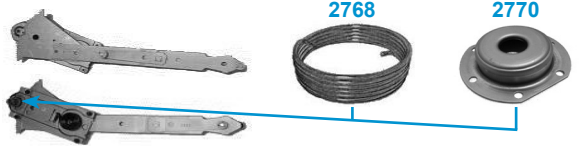

63-82 **Half Shafts** 195.00ea  
Rebuild your Half Shafts with New U-Joints

63-82 **Strutrods** 45.00ea  
Rebuild your Strutrods with New Bushings

See Page 43

65-79 **Rear End & Posi-trac** 1,175.00ea  
Rebuild Your Rear end with New Bearing Set, GM Posi-trac Kit, New Seals & Gasket, GM Oil & Additive

5080 63-82 **A-Arms** \$860.00set

65-82 **Stainless Steel Calipers** CALL  
Rebuild Your Calipers with Stainless Steel Sleeves, New Seals, Springs & Pistons  
1-800-421-9644

68-82 **Rebuilt Power Window Regulators** 125.00ea  
2694 63-82 Power Reinforcement Bracket (Lt/Rt) 15.95ea