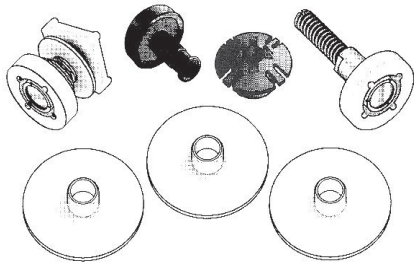

2743	68-77	Side Window Track Lift Rebuild Kit (kit completes one window)	45.00ea
2744	78-82	Side Window Track Lift Rebuild Kit (kit completes one window)	49.00ea