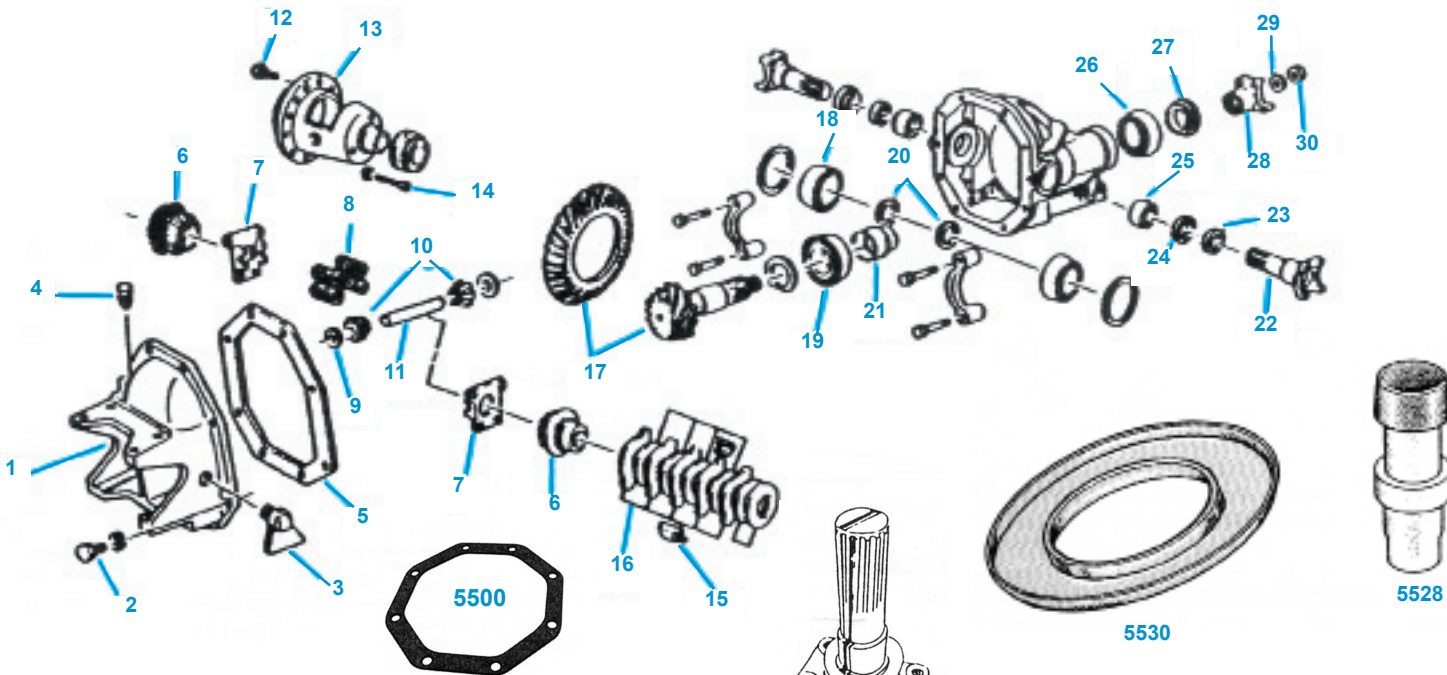

Check out our website  
 for more product photos  
 and current pricing.  
[www.bairscorvette.com](http://www.bairscorvette.com)

**1963-79  
REAR END PARTS**

5253	63-76	Rear End Cover (9/16" bolt) (#1)	CALL
5253HD	63-76	H.D. Rear End Cover (9/16" bolt) (#1)	170.00ea
5254	77-79	Rear End Cover (7/16" bolt) (#1)	154.95ea
5527	63-79	Rear End Cover Bolts (#2)	1.25ea
POS-1	59-71	All With Positraction (decal)	7.00ea
POS-1A	72-73	"Caution..." (decal)	4.00ea
POS-4	65-72	Red Plastic Tag "Positraction" (#3)	11.00ea
POS-2	73-78	Red Plastic Tag "Positraction" (#3)	14.00ea
5528	63-79	Rear End Vent (#4)	3.00ea
5500	63-79	Rear End Cover Gasket (#5)	5.95ea
5500SK	63-79	Rear End Seal & Gasket Kit (4 pc)	24.00kt
5501	65-79	Rear End Differential Side Gear with Posi (#6)	178.00ea
5502	65-79	Rear End Pressure Spring Plate (#7)	CALL
5503	65-79	Rear End Pressure Plate Spring (#8)	CALL
5504	65-79	Rear End Pinion Thrust Washer (#9)	3.50ea
5505	65-73	Rear End Spider Gears, with Posi (#10)	CALL
5506	65-70	Rear End Pinion Shaft, without Posi (#11)	CALL
5507	65-79	Rear End Pinion Shaft, with Posi (#11)	CALL
		(Fits 65-67 Automatic & 65-70 4-Speed)	
5529	63-79	Rear End Ring Gear Bolt (#12)	1.00ea
5508	65-79	Rear End 2 & 3 Series Differential Case (#13)	395.00ea
5510	65-79	Rear End Set Screw, with Posi (#14)	18.00ea
5511	65-79	Rear End Clutch Plate Guide (#15)	10.00ea
5512	65-79	Rear End Clutch Plate Kits (#16)	CALL
5513A	63-79	New Hi-Performance Gears (#17)	400.00ea
		(Please Call For Ratios)	
5513D	80-82	DANA Ring & Pinions Available	369.00ea
		Please Specify: 3:54 or 3:73 Ratio	