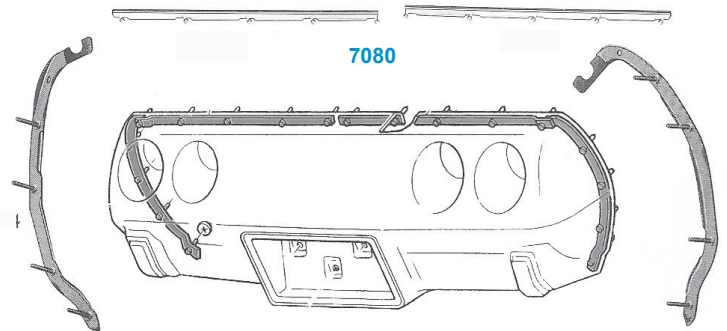

1973-82 BUMPER RETAINER KITS

7071	73-74	Front Bumper Retainer Kit (Top, LH & RH Sides)	72.00kt
7075	75-79	Front Bumper Retainer Kit (3 Top pcs, LH & RH Sides)	79.00kt
7118	80-82	Front Bumper Retainer Kit (5 pc) (3 Top pcs, LH & RH Sides)	79.00kt
7080	74-82	Rear Bumper Retainer Kit (Left & Right Tops and Left & Right Sides)	69.00kt
7001	73-79	Front Support Nose Rod	16.95ea
7002	73-79	LH Lower "L" Shape Valance Retainer	19.00ea
7003	73-79	RH Lower "L" Shape Valance Retainer	19.00ea
7128	74-82	Flat Push-on Retainer Clip Set (12 pc)	2.50st

1963-82

FRONT A-FRAME DUST SEALS & SHIELDS

7400	63-66	A-Frame Dust Seals with Staples (#1)	32.00pr
7401	67	A-Frame Dust Seals with Staples (#1)	20.00pr
7402	68L-82	A-Frame Dust Seals with Fasteners (#1)	20.00pr
7403	63-67	Lower Outer Shields (LH/RH) (#2)	36.00ea
7404	70-79	Lower Outer Shields (Left) (#2)	52.00ea
7405	68-79	Lower Outer Shields (Right) (#2)	52.00ea
7406	63-79	Mounting Bolts for Outer Shields	5.50st
7407	63-79	Rubber Strips for Outer Shields (#3)	17.00st
7408	64-67	Inner Skirt Upper Seal Set (4 pc) (#4)	25.00st
7409	68-82	Inner Skirt Upper Seal Set (4 pc) (#4)	25.00st
7410	68-72	Bumper Brace Seals (#5)	10.00pr
7411	73-79	Bumper Brace Seals (#5)	13.00pr
7412	63-67	Hood Hinge Replmt (Left or Right) (#6)	18.00ea
7413	68-72	Inner Skirt Replmt Braces (LH/RH) (#6)	60.00ea
7414	73-82	Inner Skirt Braces (Left or Right) (#6)	60.00ea
7415	63-82	Aluminum Rivets for Inner Skirt Braces (8 pc) (#7)	1.00st
7416	69-82	Out. Surround End Brace (LH/RH) (#8)	12.00ea
7417	69-82	Outer Surround End Brace Support	2.50ea