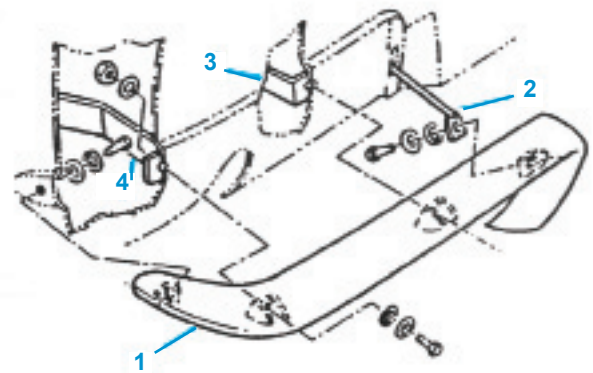

1968-73

REAR BUMPERS & HARDWARE

7048	68-73	Rear Bumper (Left) (#1)	CALL
7049	68-73	Rear Bumper (Right) (#1)	CALL
7050	68-73	Rear Bumper Rod Brace (LH/RH) (#2)	14.00ea
7051	68-73	Rear Bumper Brace Bolt to Frame (LH)	18.00ea
7052	68-73	Rear Bumper Brace Bolt to Frame (RH)	18.00ea
7058	68-73	Rear Bumper Brace Bolt to Bumper (Left) (#3)	18.00ea
7059	68-73	Rear Bumper Brace Bolt to Bumper (Right) (#3)	18.00ea
7053	68-73	Rear Bumper Brace, Outer (LH) (#4)	54.00ea
7054	68-73	Rear Bumper Brace, Outer (RH) (#4)	54.00ea
7057	69-73	Rear Bumper Bolt Kit	21.00kt

1974

REAR BUMPER STRAP

7082	74	Rear Bumper Strap	29.00ea

1974-82

REAR BUMPERS & HARDWARE

7087	74-79	Rear Bumper Upper Retainer (LH) (#1)	20.00ea
7088	74-79	Rear Bumper Upper Retainer (RH) (#2)	20.00ea
7114	74-79	Rear Bumper Retainer (Left) (#3)	18.50ea
7115	74-79	Rear Bumper Retainer (Right) (#4)	18.50ea
7080	74-82	Rear Bumper Retainer Kit	69.00kt
<i>Kit Includes: Left & Right Tops and Left & Right Sides</i>			
7128	74-82	Flat Push-on Retainer Clip Set (12 pc)	2.50st
EH104	75-82	Rear Tail Lens Screw Set	5.00st
EH105	75-82	Rear Tail Lens Plastic Mount Nut	3.95ea
2416	75-82	Rear Tail & Back-up Lamp Retainer	9.50ea

RETAINERS INCLUDE NUTS