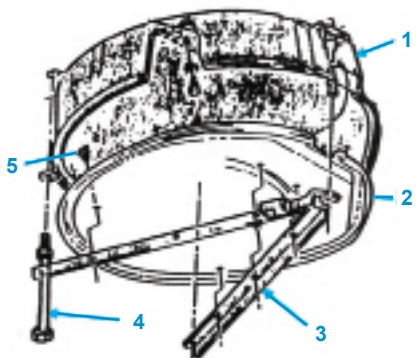

1963-67 SPARE TIRE TUB ASSEMBLY

7600	63-67	Spare Tire Tub (#1)	CALL
7601	63-67	Spare Tire Tub Lid (#2)	CALL
7602	64-67	Spare Tire Tub "V" Bar (#3)	110.00ea
7603	63	Front Bolt with Welded Nut 9 5/8" (All) (#4)	49.95pr
7604	64-66	Front Bolt with Welded Nut 9 1/4" (#4)	62.00pr
		Exc. Knock-off Wheels	
7605	64-66	Front Bolt with Knock-off Wheels 9 5/8" (#4)	62.00pr
		without Gold Line Tires	
7606	65-67	Front Bolt with Knock-off Wheels 10 1/4" (#4)	62.00pr
		with Red or Gold Line Tires	
7607	63-67	Spare Tire Tub Rivets (Aluminum) (#5)	.35ea
7608	63-67	Spare Tire Tub Mounting Nut (#6)	5.00ea
7609	63-67	Spare Tire Tub Rear Mnt. Bracket (#7)	12.00ea
7610	63-67	Spare Tire Tub Rear Mnt. Bolt (#8)	20.00ea
7620	63-67	Spare Tire Mnt. Rear Bolt Kit (#8)	42.00kt
7611	63-67	Spare Tire Tub Lock Assem. w/Key (#9)	69.00ea
7612	63-67	Spare Tire Tub Lock Cover (#10)	7.50ea

1956-66 HUBCAPS & SPINNERS

WH730	56-58	Hubcap with Spinners (set)	899.00st
WH731	59-62	Hubcap with Spinners (set)	899.00st
WH740	56-62	Hubcap Spinners (set)	179.00st
WH732	56-62	Hubcap Spinner Retainers & Screws (set of 4)	238.00st
WH733	63	Hubcap Spinner	189.00st
WH741	63	Hubcap Trim Bar	34.00ea
WH742	63	Hubcap Trim Bar (set of 6)	195.00st
WH734	64	Hubcap Spinner	189.00st
WH735	65	Hubcap Spinner with Emblem	260.00st
WH736	66	Hubcap Spinner with Emblem	260.00st
WH737	65-66	Hubcap Spinner Emblems, Black	76.00st
WH743	65-66	Hubcap Spinner Emblems, White	80.00st
WH744	65	Hubcaps Complete with Spinners (set)	689.00st
WH738	66	Hubcap Complete without Spinner	CALL
WH739	66	Hubcaps Complete with Spinner & Spacer	CALL