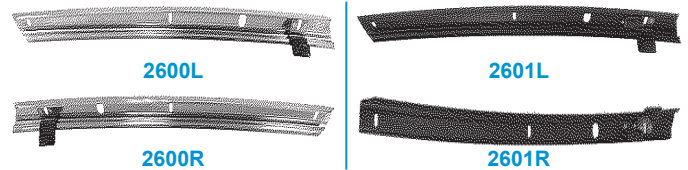

2600	68-76	Windshield Post W/S Retainer	69.95pr
2601	77-82	Windshield Post W/S Retainer	75.00pr

1963-82 BODY GASKETS

MR109	63-67	Outside Mirror Gasket	4.00ea
2660	63-64	Door Handle Gaskets (4 pc)	8.00st
2661	65-67	Door Handle Gaskets (4 pc)	8.00st
WS147	63-67	Conv. Top Rear Latch Gaskets (pair)	8.00pr
2177	63-67	Tail Lamp Lens Gasket	3.00ea
2178	63-67	License Lens Gasket	8.00ea
2179	63-67	Parking Lamp Lens Gaskets (pair)	8.00pr
2180	67	Backup Lens Gaskets (pair)	8.00pr
2181	63-67	Washer Nozzle Gaskets (pair)	4.00pr
2182	68	Backup Lens Gaskets (pair)	9.00pr
2183	68	Backup Assembly to Body Gaskets	11.00pr
2675	68-82	Door Handle Gaskets (pair)	7.00pr
2184	68-73	License Lens Gasket	5.50ea
2185	68-69	Side Marker Lamp Gasket	2.75ea
2186	68-69	Parking Lamp Lens Gaskets (pair)	7.00pr
2187	70-72	Parking Lamp Lens Gaskets (pair)	7.00pr
2188	68-73	Tail Lamp Lens Gasket	3.50ea
MR117	68-82	Outside Mirror Gasket	2.95ea
WS209	69-82	Door Lock Cylinder Gasket	1.75ea