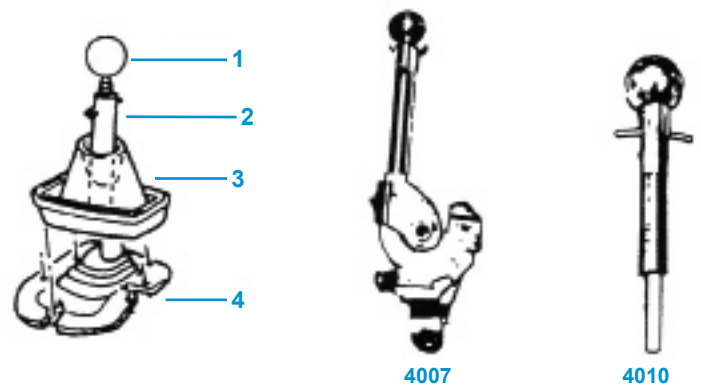

WILL
PASS
NCRS

MADE
LIKE
OEM

STOP
THAT
RATTLE!

1536

1957-81 SHIFTER KNOBS & BOOTS

4000	57-58	4 spd Shifter with Knob	365.00ea
4001	59-62	4 spd Shifter with Knob	429.00ea
4002	57-62	4 spd Shifter Linkage Kit with Borg Warner	119.00kt
4003	57-62	4 spd Shifter Linkage Kit with Muncie	119.00kt
4004	63	4 spd Shifter with Knob	500.00ea
4005	63	4 spd Shifter Linkage Kit with Borg Warner	130.00kt
4006	63	4 spd Shifter Linkage Kit with Muncie	130.00kt
4007	64-67	4 spd Shifter with Knob	255.00ea
4008	64-68	4 spd Shifter Linkage Kit	90.00kt
4009	64-67	4 spd Shifter Chrome Tower	125.00ea
4023	69-73	Shifter Linkage	79.00kt
4024	68-76	Shifter with Knob	239.00ea
4027	68-76	Major Shifter Repair Kit	57.00kt
4028	77-81	Major Shifter Repair Kit	53.00kt
4010	64-67	Stock Shifter Handle for Hurst Shifter	85.00ea
4011	68-81	Stock Shifter Handle for Hurst Shifter	85.00ea
4012	64-67	Shifter "T" Handle with Lockout Rods & Bushings	27.00ea
4014	64-67	Shifter "T" Handle Lockout Spring	4.00ea
4015	64-67	Shifter "T" Handle Bushing	5.50ea
4016	64-67	Shifter Reverse Lockout Rod	5.00ea
4017	64-66E	Shifter Mounting Plate with Screws	24.00ea
IN248	64-67	Shifter Knob, Chrome (#1)	19.00ea
IN249	68-80	Shifter Knob, Black (#1)	25.00ea
1876C	68-76	Shifter "T" Lockout Handle (#2)	18.95ea
1876	77-81	Shifter "T" Lockout Handle (#2)	22.50ea
1870	63	4 spd Shifter Boot (#3)	41.00ea
1871	64-67	4 spd Shifter Boot (#3)	15.00ea
4018	64-67	4 spd Shifter Boot Retainer Ring	19.00ea
1875	68-69	Upper Shifter Boot (#3)	46.00ea
1874	68-81	4 spd Shifter Boot (#4)	26.75ea
4019	70-81	4 spd Shifter Boot (#3), Replacement	30.00ea
SB6869	68-69	Upper & Lower Shifter Boots (pair)	62.00pr
SB7076	70-76	Upper & Lower Shifter Boots (pair)	50.00pr
SB7781	77-81	Upper & Lower Shifter Boots (pair)	50.00pr