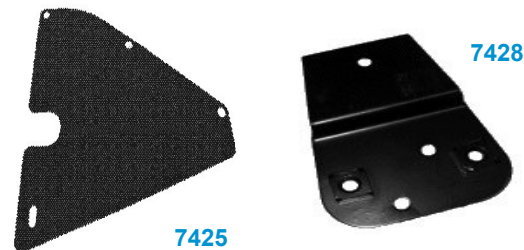

**1964-75
INNER SPLASH SHIELDS**

7418	68-69E	LH Inner Splash Shield, White Plastic	32.00ea
7419	68-69E	RH Inner Splash Shield, White Plastic	32.00ea
7420	69-75	LH Inner Splash Shield, without Air	42.00ea
7421	69-75	RH Inner Splash Shield, without Air	42.00ea
7422	69-72	RH Inner Splash Shield, with Air	42.00ea