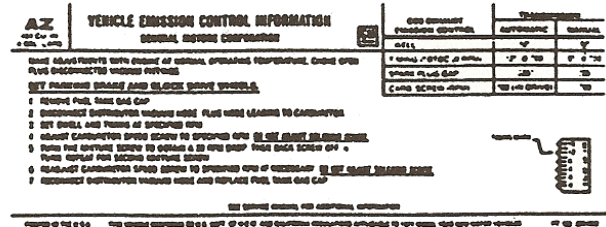

EMISSIONS DECALS

EL681	68	300hp	11.00ea
EL682	68	390hp	11.00ea
EL691	69	300hp & 350hp	11.00ea
EL692	69	390hp & 400hp	11.00ea
EL693	69	435hp & L88	11.00ea
EL701	70	300hp	11.00ea
EL702	70	350hp	11.00ea
EL703	70	370hp (LT1)	11.00ea
EL704	70	454/390hp	11.00ea
EL-71	71	454/425hp	11.00ea
EL-72	72	Emission	11.00ea
EL-73	73	L82	11.00ea
EL-74	74	Emission	11.00ea
EL-75	75	Emission	11.00ea
EL-76	76	Emission	11.00ea
EL-77	77	Emission	11.00ea

FOR OTHER YEARS, PLEASE CALL