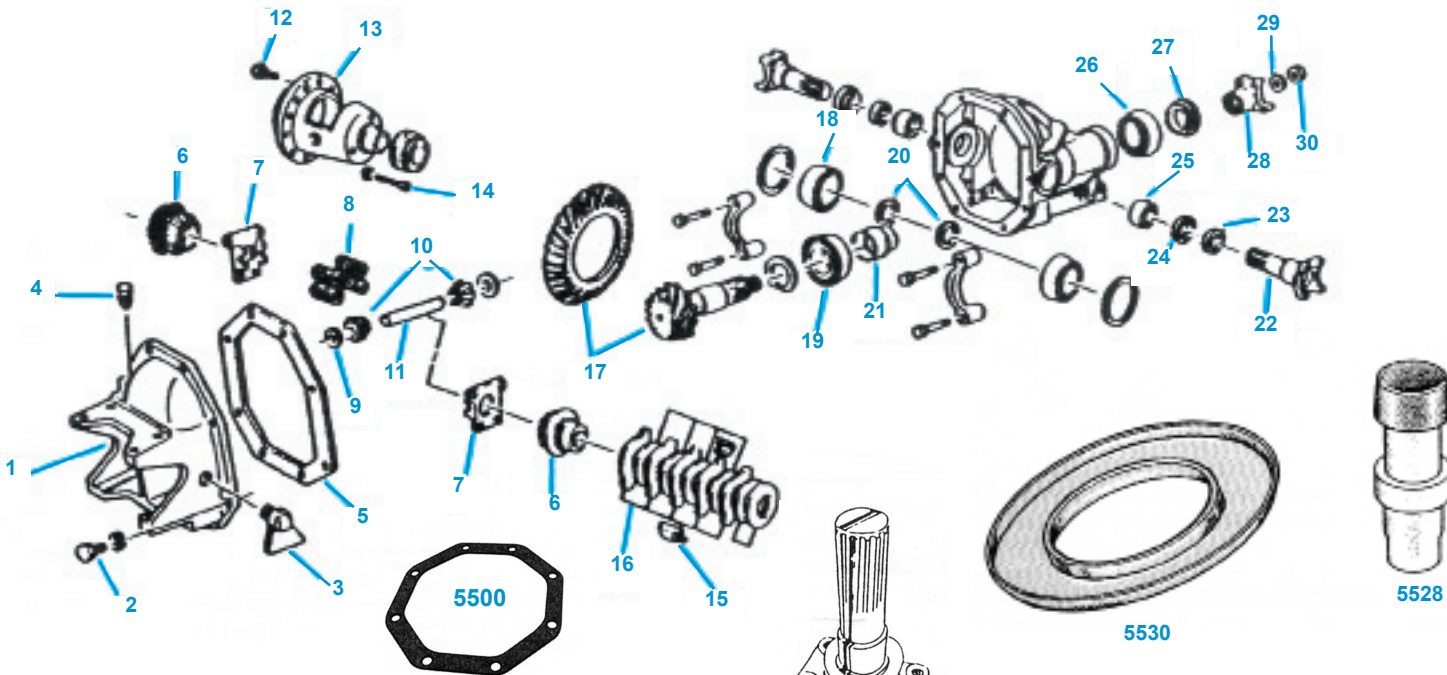

Check out our website
 for more product photos
 and current pricing.
www.bairscorvette.com

**1963-79
REAR END PARTS**

5253	63-76	Rear End Cover (9/16" bolt) (#1)	CALL
5253HD	63-76	H.D. Rear End Cover (9/16" bolt) (#1)	170.00ea
5254	77-79	Rear End Cover (7/16" bolt) (#1)	154.95ea
5527	63-79	Rear End Cover Bolts (#2)	1.25ea
POS-1	59-71	All With Positraction (decal)	3.00ea
POS-1A	72-73	"Caution..." (decal)	3.00ea
POS-4	65-72	Red Plastic Tag "Positraction" (#3)	11.00ea
POS-2	73-78	Red Plastic Tag "Positraction" (#3)	9.00ea
5528	63-79	Rear End Vent (#4)	3.00ea
5500	63-79	Rear End Cover Gasket (#5)	5.95ea
5500SK	63-79	Rear End Seal & Gasket Kit (4 pc)	24.00kt
5501	65-79	Rear End Differential Side Gear with Posi (#6)	178.00ea
5502	65-79	Rear End Pressure Spring Plate (#7)	CALL
5503	65-79	Rear End Pressure Plate Spring (#8)	CALL
5504	65-79	Rear End Pinion Thrust Washer (#9)	3.50ea
5505	65-73	Rear End Spider Gears, with Posi (#10)	CALL
5506	65-70	Rear End Pinion Shaft, without Posi (#11)	CALL
5507	65-79	Rear End Pinion Shaft, with Posi (#11) (Fits 65-67 Automatic & 65-70 4-Speed)	CALL
5529	63-79	Rear End Ring Gear Bolt (#12)	1.00ea
5508	65-79	Rear End 2 & 3 Series Differential Case (#13)	395.00ea
5510	65-79	Rear End Set Screw, with Posi (#14)	18.00ea
5511	65-79	Rear End Clutch Plate Guide (#15)	10.00ea
5512	65-79	Rear End Clutch Plate Kits (#16)	CALL
5513A	63-79	New Hi-Performance Gears (#17) (Please Call For Ratios)	400.00ea
55513D	80-82	DANA Ring & Pinions Available Please Specify: 3:54 or 3:73 Ratio	369.00ea