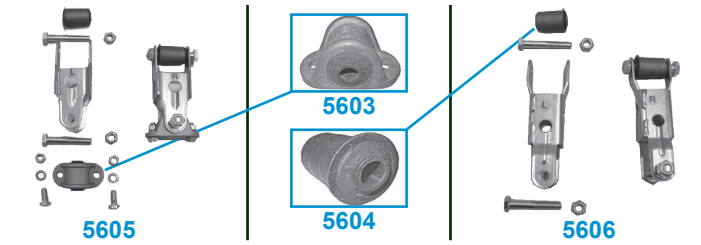

Part # Year Description Price

5605 84-87 Front Sway Bar Mounting Kit 95.00kit
5606 88-96 Front Sway Bar Mounting Kit 52.00kit
5603 84-87 Frt Sway Bar Link Housing w/ Bushing 29.50ea
5604 84-96 Front Upper Sway Bar Bushing 9.50ea