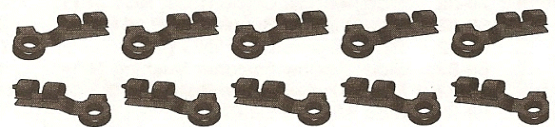

2740	68-77	Door Lock Rod Clip Set (10 pc)	12.00st