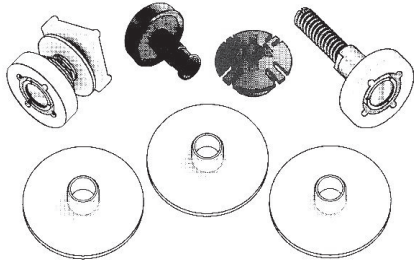

2743	68-77	Side Window Track Lift Rebuild Kit (kit completes one window)	45.00ea
2744	78-82	Side Window Track Lift Rebuild Kit (kit completes one window)	49.00ea

1963-79 WINDOW CRANK HANDLES & HARDWARE

2730	67-79	Window Crank Handle	12.00ea
2731	63-79	Window Crank Plastic Washer	3.47ea
2723	63-79	Window Crank Handle Retainer	1.25ea

1963-82 EXTERIOR DOOR HANDLES & HARDWARE

2658S	63-64	Door Handles Complete Set USA Made	120.00st
2659S	65-67	Door Handles Complete Set USA Made	120.00st
2658N	63-64	Door Handle Complete Set	58.00st
2659N	65-67	Door Handle Complete Set	58.00st
2670	68	Door Handle - Exterior (LH) USA Made	115.00ea
2671	68	Door Handle - Exterior (RH) USA Made	95.00ea
2673	69-82	Door Handle - Exterior (LH/RH) USA	75.95ea
2746	69-82	Door Handle - Exterior (LH/RH)	36.00ea
2674	69-82	Door Handle Flapper Spring	7.00ea
2660	63-64	Door Handle Gasket - Exterior (set)	8.00st
2661	65-67	Door Handle Gasket - Exterior (set)	8.00st
2675	68-82	Door Handle Gasket - Exterior (set)	7.00st

1963-82 POWER WINDOW LOCKS & SWITCHES

2688	63-67	Power Window Switch	75.00ea
2690	68-82	Power Window Switch	25.00ea
2689	78-82	Power Door Lock Switch	29.95ea
2751	68-82	Power Window Switch Wire End (same for 63-67 Headlight Motor Switch)	29.00ea
2752	78-82	Power Lock Wire End (LH)	26.00ea
2753	78-82	Power Lock Wire End (RH)	26.00ea

2737	69-82	Door Handle Opening Rod Clip	2.95ea
2741	68-82	Door Rod Flat Clip	1.20ea