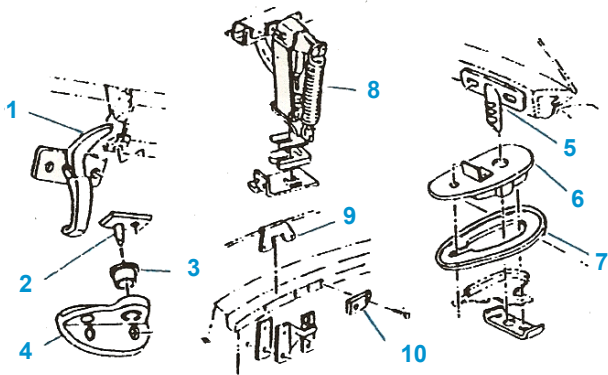

1956-62 CONVERTIBLE HARDTOP LATCHES

IN351	56-62	Convertible Top Front Latch LH	167.00ea
IN352	56-62	Convertible Top Front Latch RH	167.00ea
IN353	56-62	Hardtop Front Latch LH	167.00ea
IN354	56-62	Hardtop Front Latch RH	167.00ea
IN355	56-62	Top Lid Latch Plates	73.00pr

1963-67 CONVERTIBLE TOP LATCHES

IN315	63-67	Convertible Top Latch, Left (#1)	197.00ea
IN316	63-67	Convertible Top Latch, Right (#1)	197.00ea
IN345	63-67	Convertible Top Latch Screw (4 pc)	6.50st
IN356	63-67	Convertible Top Header Guide Pins (#2)	47.00pr
B500	63-67	Frt Top Guide Pin Bushings (#3)	6.00pr
IN357	63-67	Conv Top Header Striker w/Bushings(#4)	49.95pr
IN358	63-67	Conv. Top Rear Guide Pin (LH/RH) (#5)	33.00ea
IN359	63-67	Convertible Top Rear Latch Assembly (#6) (U.S.A.)	119.00ea
IN359R	63-67	Convertible Top Rear Latch Assembly (#6) (Import)	75.00ea
WS147	63-67	Convertible Top Rear Latch Gaskets (#7)	8.00pr
IN360	63-75	Convertible Rear Deck Lid Spring (#8)	10.95ea
IN361	63-67	Conv Deck Lid Striker Plate w/Rivets (#9)	27.00pr
IN362	68-75	Conv Deck Lid Striker Plate w/Rivets (#9)	14.00pr
IN363	63-67	Convertible Top Lid & Door Alignment Wedge Kit (#10)	57.00st