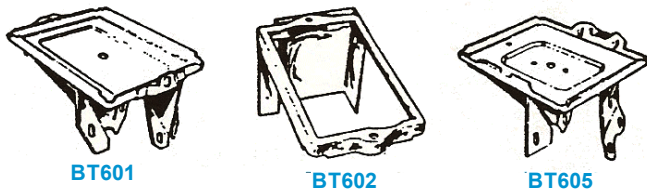

1963-82 BATTERY TRAYS & HARDWARE

BT600	63-66	Battery Tray Kit (RH), without Air <i>Kit Includes: Tray, Hold Down & Bolt Kit</i>	125.00kt
BT601	63-66	Battery Tray (RH), without Air	49.95ea
BT602	63-66	Battery Hold Down, with Shield, w/o Air	22.00ea
BT603	63-66	Battery Bolt Kit with Correct Wing Nuts, without Air	9.99kt
BT604	67	Battery Tray Kit, without Air <i>Kit Includes: Tray, Clamp & Heat Shield</i>	139.00kt
BT605	67	Battery Tray, without Air	89.95ea
BT606	67	Battery Hold Down with Clamp, w/o Air	6.00ea
BT607	67	Battery Heat Shield, without Air	39.50ea
BT608	63-67	Battery Tray Kit (LH), with Air & 65 396 <i>Kit Includes: Tray, Hold Down & Bolt Kit</i>	155.00kt
BT609	63-67	Battery Tray (LH), with Air & 65 396	89.95ea
BT610	63-67	Battery Hold Down, with Air & 65 396	23.95ea
BT611	63-67	Battery Bolt Kit with Correct Wing Nuts, with Air & 65 396	11.95kt
BT612	68-82	Battery Hold Down Kit <i>Kit Includes: (2) Brackets, (2) Reinforcements & Hardware</i>	30.00kt

1955-82 BATTERY & GROUND CABLES

BC698	55-61	Battery Cables, All	144.00st
BC700	63-65	Battery Cables, Small Block, without Air	160.00st
BC701	63	Battery Cables, with Air	160.00st
BC702	64-65	Battery Cables, with Air	160.00st
BC703	65	Battery Cables, Big Block	160.00st
BC704	66-67	Battery Cables, All, with Air	160.00st
BC705	66-67	Battery Cables, Small Block, without Air	160.00st
BC706	66-67	Battery Cables, Big Block, without Air	160.00st
BC707	68-69	Battery Cables, All	182.00st
BC712	70	Battery Cables with Side Post	212.00st
BC713	71	Battery Cables with Side Post	212.00st
BC715	68-71	Motor to Frame Ground Cable	45.00ea
BC716	72-82	Motor to Frame Ground Cable	45.00ea
BC717	72-74	Battery Cables, All	212.00st
BC718	75-80	Battery Cables, All	212.00st