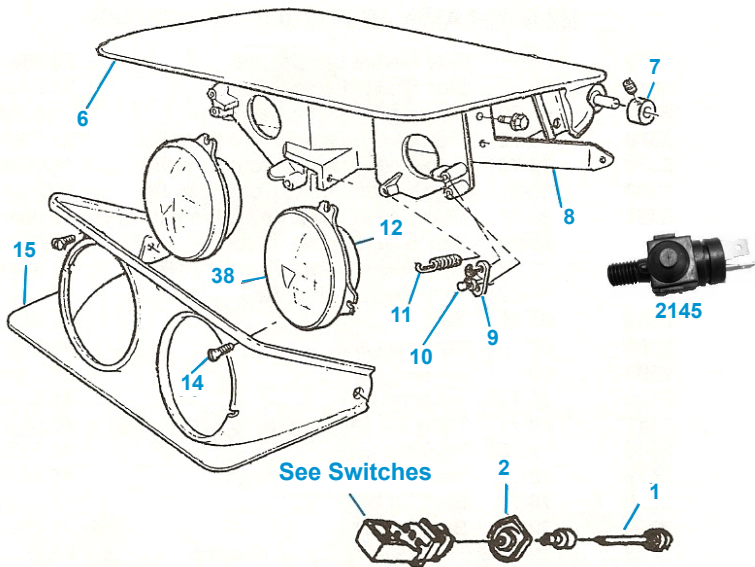

1968-82 HEADLIGHT PARTS

2100	68-71	Headlight Knob & Rod (#1)	15.00ea
2101	72-76	Headlight Knob & Rod (#1)	21.75ea
2100	77	Headlight Knob & Rod (#1)	15.00ea
2102	78-79	Headlight Knob & Rod (#1)	18.95ea
2103	80-82	Headlight Knob & Rod (#1)	18.95ea
2166	69-77	Headlight Knob Bezel	16.00ea
2105	78-82	Headlight Knob Bezel (#2)	12.00ea
2106	68-82	Headlight Actuator Valve	14.00ea
2108	68-82	Headlight Actuator Relay	59.95ea
2111	68-82	Headlight Top (Left) (#6)	229.00ea
2112	68-82	Headlight Top (Right) (#6)	229.00ea
2113	68-82	Headlight Stops (#7)	3.95ea
2114	68-69	Headlight Up Stops (LH/RH) (#8)	CALL
2115	70-82	Headlight Up Stops (Left) (#8)	CALL
2116	70-82	Headlight Up Stops (Right) (#8)	CALL
2117	68-82	Headlight Adjuster Bracket (#9)	2.35ea
2118	68-82	Headlight Adjuster Screw (#10)	.50ea
2011	68-82	Headlight Adjuster Spring (#11)	1.50ea
2016	68-82	Headlight Capsule Complete (#12)	49.50ea
2016M	68-82	Headlight Metal Capsule Only	15.95ea
2167	68-82	Headlight Bezel Mounting Kit (12 pc)	7.00kt
2122	68-82	Headlight Stainless Top Screw (#14)	1.00ea
2123	68-82	Headlight Bezel (Left) (#15)	59.00ea
2124	68-82	Headlight Bezel (Right) (#15)	59.00ea
2125	68-82	Headlight Bearings (#16)	6.00ea
2126	68-69	Headlight Actuator (LH/RH) (#17)	CALL
2127	70-82	Headlight Actuator (LH/RH) (#17)	89.95ea
2128	68-74	Headlight Support (Left) (#18)	279.00ea
2129	68-74	Headlight Support (Right) (#18)	279.00ea
2130	75-82	Headlight Support (Left) (#18)	219.00ea
2131	75-82	Headlight Support (Right) (#18)	219.00ea
2132	68-82	Headlight Outboard Rod (Left) (#19)	11.00ea
2133	68-82	Headlight Outboard Rod (Right) (#19)	11.00ea
2119	68-82	Headlight Inboard Rod (Left) (#20)	11.00ea

2120	68-82	Headlight Inboard Rod (Right) (#20)	11.00ea
2134	68-82	Headlight Actuator Bracket (#21)	CALL
2135	68-82	Headlight Actuator Link Bushing (#22)	1.95ea
2136	68-82	Headlight Link Pin (#23)	2.50ea
2137	68-82	Headlight Actuator Link Clevis (#24)	14.50ea
2138	68-82	Headlight Actuator Rear Sleeve (#25)	1.25ea
2139	68-82	Headlight Actuator Rear Link Insert (#26)	2.50ea
2140	68-82	Headlight Actuator Rear Link Pin (#27)	5.00ea
2141	68-82	Headlight Actuator Link Spring Stainless Steel (#28)	3.50ea
2142	68-82	Headlight Housing Spring Stainless Steel (#29)	3.50ea
2143	68-82	Headlight Actuator Link Clevis Pin (#30)	8.50ea
2135	68-82	Headlight Actuator Link Bushing (#31)	1.95ea
2145	69-77	Headlight Door Opening Warning Switch (#32)	29.00ea
2146	68-82	Headlight Front Link (#33)	11.95ea
2147	68-82	Housing Actuator Link Bushing (#34)	1.95ea
2148	68-82	Housing Actuator Link Bolt (#35)	5.00ea
2149	69-77	Housing Rear Link Adjuster Bolt (#36)	CALL
2150	78-83	Housing Rear Link Adjuster Bolt (#36)	1.00ea
2151	68-82	Housing Rear Link (#37)	25.50ea
2156	68-82	Headlight Retaining Ring (#38)	11.00ea