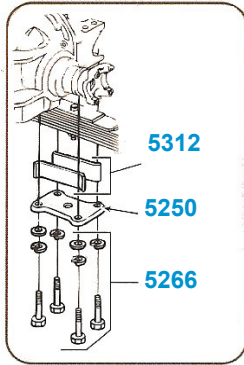

ALL TRAILING ARMS MADE IN USA

5247 Flange

5278

5279

5281

5291 Stainless Steel (4 pc Car Set)

**1977-1979
REAR SPRING SPACER**

5312	77-79	Rear Spring Spacer with FE 7 (pair)	10.00pr
5250	63-76	Rear Spring Plate	19.00ea
5251	77-79	Rear Spring Plate	19.00ea
5266	63-76	9/16" Rear Spring Bolt with Washer	2.50ea
5267	77-79	7/16" Rear Spring Bolt with Washer	1.50ea