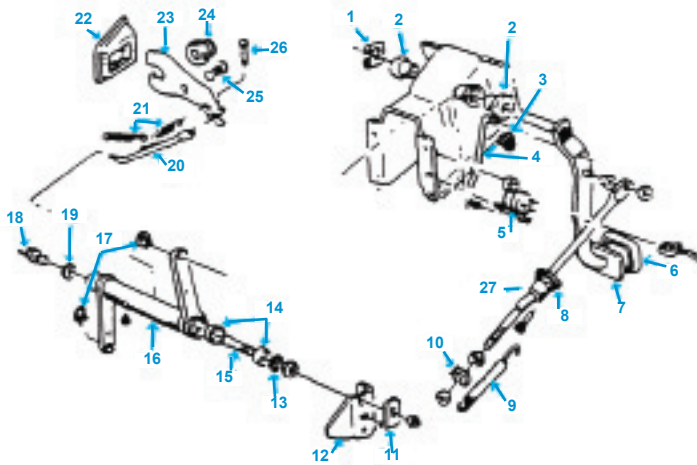

1963-81 CLUTCH LINKAGE

1500	63-81	Clutch Pedal Retainer Clip (#1)	5.50ea
2029	63-81	Pedal Shaft Bushing (#2)	3.55ea
1501	63-81	Clutch Pedal Bumper (#3)	3.50ea
1502	69-81	Neutral Start Switch Rod (#4)	CALL
1503	69-81	Clutch Neutral Start Switch (#5)	75.00ea
1504	68-81	Clutch Pedal Assembly (#7)	83.00ea
1505	63-64	Firewall Clutch Rod Boot (#8)	9.50ea
1506	65-67	Firewall Clutch Rod Boot (#8)	13.00ea
1507	68-81	Firewall Clutch Rod Boot (#8)	7.00ea
1508	63-67	Pedal Return Spring (#9)	6.00ea
1509	68-81	Pedal Return Spring (#9)	5.75ea
1510	63-81	Pedal Push Rod Swivel (#10)	7.50ea
1511	63-81	Washer to Frame Mount for Lever (#11)	2.95ea
1512	63-79	Frame Bracket for Clutch Lever (#12)	26.00ea
1513	80-81	Frame Bracket for Clutch Lever (#12)	26.00ea
1514	63-81	Spring for Frame Stud to Lever (#13)	2.50ea
1515	63-81	Stud Seats (#14)	2.50ea
1516	63-71	Clutch Stud to Frame (#15)	9.00ea
1517	72-81	Clutch Stud to Frame (#15)	12.50ea
1518	63-66	Clutch Lever (Small Block) (#16)	65.00ea
1519	67-81	Clutch Lever (#16)	65.00ea
1520	64-81	Clutch Rod Retainers (#17)	2.25ea
1521	63-72	Stud to Engine (#18)	18.00ea
1522	73-81	Stud to Engine (#18)	CALL
1523	74-81	Felt Seal Ball Stud Shaft (#19)	5.00ea
1524	64-66	Fork Push Rod, Small Block (#20)	18.95ea
1525	65-66	Fork Push Rod, Big Block (#20)	17.00ea
1525	67-81	Fork Push Rod (#20)	17.00ea
1526	64-81	Clutch Fork Retainer Spring (#21)	2.95ea
1527	63-81	Clutch Fork Boot (#22)	12.50ea
1528	63	Clutch Fork (#23)	CALL
1529	64-81	Clutch Fork (#23)	90.00ea
1539	63-81	Clutch Fork Spring	24.00ea
1530	63-81	Clutch Throwout Bearing (#24)	55.00ea
1531	63-65	Clutch Fork Stud (#25)	13.50ea
1532	66-75	Clutch Fork Stud (#25)	13.50ea
1533	64-81	Fork Rod Pin (#26)	3.00ea
1534	63-67	Clutch Push Rod (#27)	28.00ea
1535	68-81	Clutch Push Rod (#27)	20.00ea
1536	63-68	Flywheel Cover, Small Block	26.00ea
1537	66-74	Flywheel Cover, Big Block	35.00ea
1537	69-74	Flywheel Cover, Small Block	35.00ea
1538	75-81	Flywheel Cover	CALL

WILL
PASS
NCRS

MADE
LIKE
OEM