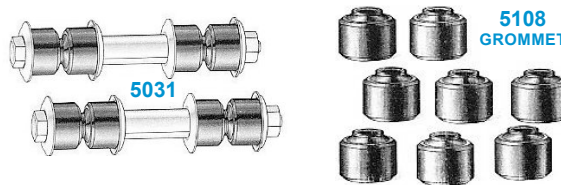

5035	68-82	Frnt. 3/4 Sway Bar Bushing to Frame	8.50ea
5106	68-82	Frnt. 7/8 Sway Bar Bushing to Frame	8.50ea
5107	68-82	Frnt. 1 1/8 Sway Bar Bushing to Frame	8.50ea

5099	63-82	Frnt. Link Bolt w/ WB Head Marking	2.50ea
5031	63-82	Frnt. Sway Bar Link Kit w/ RBW Marking	18.00pr
5098	63-82	Frnt. Sway Bar Link Kit w/ WB Marking	18.00pr
5108	63-82	Frnt. Sway Bar Link Grommets Car Set of 8	10.00st