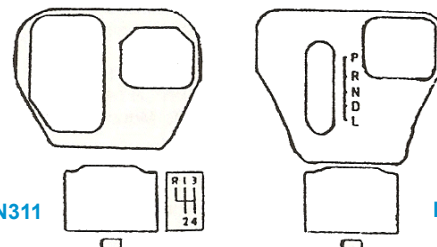

1964-67 CONSOLE REPAIR KIT

IN311

IN312

IN311	64-67	Console Repair Kit (4 spd)	45.00kt
IN312	65-67	Console Repair Kit (Automatic)	67.00kt

IN336	70-71	Console Woodgrain Insert (with Air)	24.95ea
IN337	70-71	Console Woodgrain Insert (without Air)	24.95ea
IN313	72-76	Console Woodgrain Insert (with Air)	24.95ea
IN314	72-76	Console Woodgrain Insert (without Air)	24.95ea