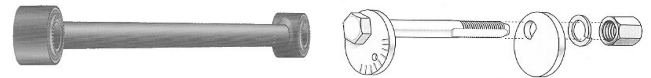

5236	75-79	Rear Strut Rod (NEW)	59.00ea
5233	63-74	Rear Strut Rod Bushing	13.00ea
5237	63-74	Rear Strut Rod Cap (Correct Size)	1.50ea
5234	75-82	Rear Strut Rod Bushing	13.00ea
5377	75-82	Rear Strut Rod Cap (Correct Size)	2.50ea
5293	63-84	Camber Bolt Kit	16.95kt
5270K	63-82	Rear Top Shock Bolt with Nut & Washer	10.00pr

5211	63-79	Rear Spindle Flange	85.00ea
5209	63-82	Rear Spindle Nut	3.15ea
5210	63-82	Rear Spindle Washer	5.60ea
5211K	63-79	Rear Spindle Flange Kit	99.95kt

Kit Includes: Flange, Nut & Washer