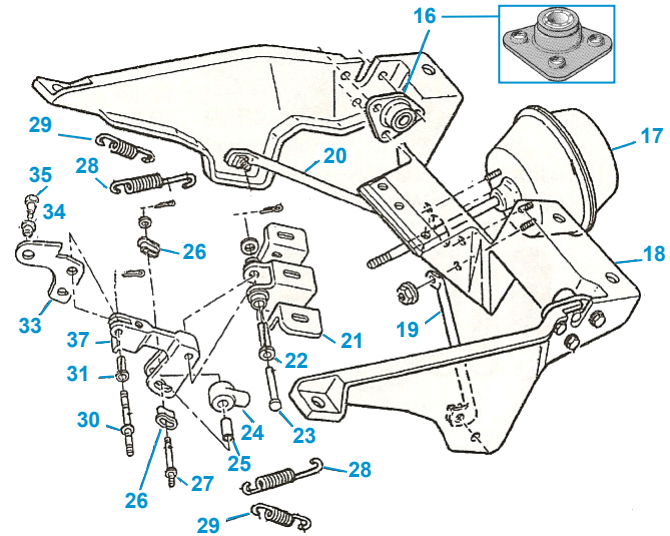

1968-82 HEADLIGHT PARTS

2100	68-71	Headlight Knob & Rod (#1)	15.00ea
2101	72-76	Headlight Knob & Rod (#1)	21.75ea
2100	77	Headlight Knob & Rod (#1)	15.00ea
2102	78-79	Headlight Knob & Rod (#1)	18.95ea
2103	80-82	Headlight Knob & Rod (#1)	18.95ea
2166	69-77	Headlight Knob Bezel	16.00ea
2105	78-82	Headlight Knob Bezel (#2)	12.00ea
2106	68-82	Headlight Actuator Valve	14.00ea
2108	68-82	Headlight Actuator Relay	59.95ea
2111	68-82	Headlight Top (Left) (#6)	229.00ea
2112	68-82	Headlight Top (Right) (#6)	229.00ea
2113	68-82	Headlight Stops (#7)	3.95ea
2114	68-69	Headlight Up Stops (LH/RH) (#8)	CALL
2115	70-82	Headlight Up Stops (Left) (#8)	CALL
2116	70-82	Headlight Up Stops (Right) (#8)	CALL
2117	68-82	Headlight Adjuster Bracket (#9)	2.35ea
2118	68-82	Headlight Adjuster Screw (#10)	.50ea
2011	68-82	Headlight Adjuster Spring (#11)	1.50ea
2016	68-82	Headlight Capsule Complete (#12)	49.50ea
2016M	68-82	Headlight Metal Capsule Only	15.95ea
2167	68-82	Headlight Bezel Mounting Kit (12 pc)	7.00kt
2122	68-82	Headlight Stainless Top Screw (#14)	1.00ea
2123	68-82	Headlight Bezel (Left) (#15)	59.00ea
2124	68-82	Headlight Bezel (Right) (#15)	59.00ea
2125	68-82	Headlight Bearings (#16)	6.00ea
2126	68-69	Headlight Actuator (LH/RH) (#17)	CALL
2127	70-82	Headlight Actuator (LH/RH) (#17)	89.95ea
2128	68-74	Headlight Support (Left) (#18)	279.00ea
2129	68-74	Headlight Support (Right) (#18)	279.00ea
2130	75-82	Headlight Support (Left) (#18)	219.00ea
2131	75-82	Headlight Support (Right) (#18)	219.00ea
2132	68-82	Headlight Outboard Rod (Left) (#19)	11.00ea
2133	68-82	Headlight Outboard Rod (Right) (#19)	11.00ea
2119	68-82	Headlight Inboard Rod (Left) (#20)	11.00ea

2120	68-82	Headlight Inboard Rod (Right) (#20)	11.00ea
2134	68-82	Headlight Actuator Bracket (#21)	CALL
2135	68-82	Headlight Actuator Link Bushing (#22)	1.95ea
2136	68-82	Headlight Link Pin (#23)	2.50ea
2137	68-82	Headlight Actuator Link Clevis (#24)	14.50ea
2138	68-82	Headlight Actuator Rear Sleeve (#25)	1.25ea
2139	68-82	Headlight Actuator Rear Link Insert (#26)	2.50ea
2140	68-82	Headlight Actuator Rear Link Pin (#27)	5.00ea
2141	68-82	Headlight Actuator Link Spring Stainless Steel (#28)	3.50ea
2142	68-82	Headlight Housing Spring Stainless Steel (#29)	3.50ea
2143	68-82	Headlight Actuator Link Clevis Pin (#30)	8.50ea
2135	68-82	Headlight Actuator Link Bushing (#31)	1.95ea
2145	69-77	Headlight Door Opening Warning Switch (#32)	29.00ea
2146	68-82	Headlight Front Link (#33)	11.95ea
2147	68-82	Housing Actuator Link Bushing (#34)	1.95ea
2148	68-82	Housing Actuator Link Bolt (#35)	5.00ea
2149	69-77	Housing Rear Link Adjuster Bolt (#36)	CALL
2150	78-83	Housing Rear Link Adjuster Bolt (#36)	1.00ea
2151	68-82	Housing Rear Link (#37)	25.50ea
2156	68-82	Headlight Retaining Ring (#38)	11.00ea