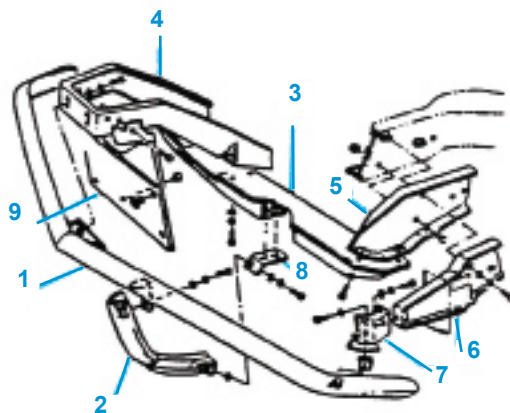

Check out our website
for more product photos
and current pricing.
www.bairscorvette.com

1968-72

FRONT BUMPERS & HARDWARE

7030	68-72	Front Bumper (#1)	700.00ea
7031	68-69	Front Bumper Guard (Left) (#2)	200.00ea
7032	68-69	Front Bumper Guard (Right) (#2)	200.00ea
7033	70-72	Front Bumper Guard (Left)(#2)	200.00ea
7034	70-72	Front Bumper Guard (Right) (#2)	200.00ea
7035	69-72	Front Crossmember (#3)	215.00ea
7000	68-72	Front Nose Rod	30.00ea
7036	68-72	Front Center Brace (#4)	CALL
7037	68-72	Front Frame Extension (Left) (#5)	CALL
7038	68-72	Front Frame Extension (Right) (#5)	CALL
7039	69	Front Outer Brace (Left) (#6)	90.00ea
7040	69	Front Outer Brace (Right) (#6)	90.00ea
7041	70-72	Front Outer Brace (Left) (#6)	90.00ea
7042	70-72	Front Outer Brace (Right) (#6)	90.00ea
7043	68-69	Front Outer Brace Extension Bracket (#7)	CALL
7044	70-72	Front Outer Brace Extension Bracket (Left or Right) (#7)	12.00ea
7055	68-72	Corner Reinforcement Bracket	24.00pr
7045	68-72	Frt. Crossmember Extension (LH) (#8)	18.00ea
7046	68-72	Frt. Crossmember Extension (RH) (#8)	18.00ea
7047	68-72	Front License Plate Bracket (#9)	32.00ea
7056	68-72	Front Bumper Bolt Kit	18.00kt