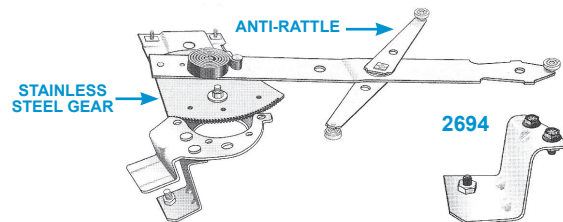

2686

2693

2692

2694

2684	68-82	NEW Power Window Regulator (Specify Left or Right)	185.00ea
2694	68-82	Power Window Replacement Bracket (Specify Left or Right)	15.95ea
2668	68-82	Power Window Motor (LH/RH)	99.00ea