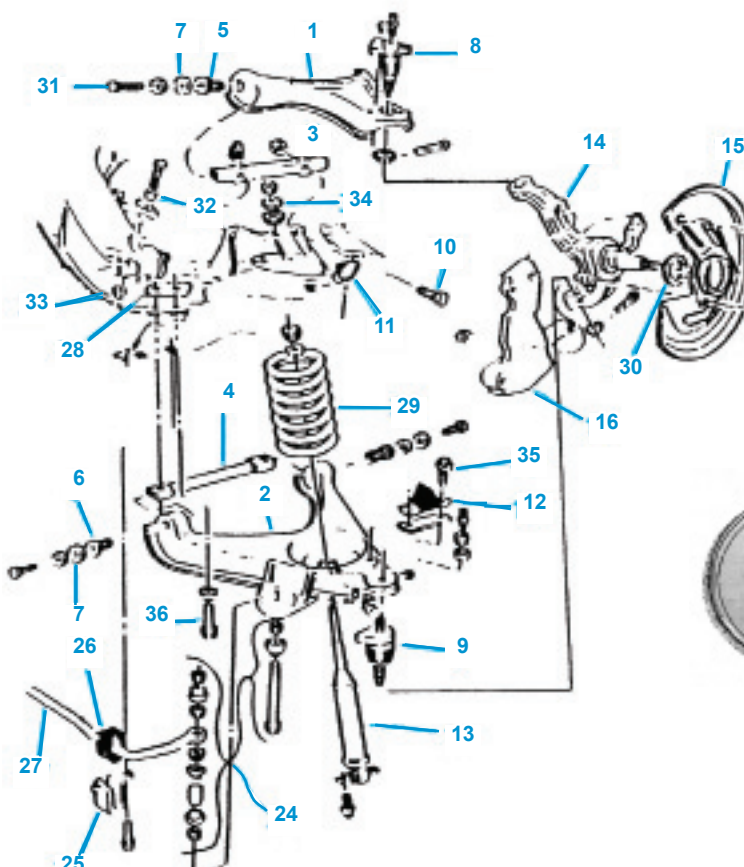

5071	65-82	Front Standard Suspension Rebuild Kit	145.00kt

Kit Includes:

- (4) Upper A-Arm Bushings, (4) Lower A-Arm Bushings,
- (2) Upper Ball Joints, (2) Lower Ball Joints,
- (1) Front Link Bushing Kit, (2) Outer Tie Rod Ends,
- (6) Upper Ball Joint Rivets, (4) Lower Ball Joint Rivets

1963-82 FRONT SUSPENSION