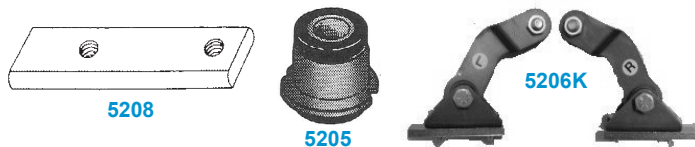

5205	65-82	Rear Sway Bar Link Bushing	5.50ea
5208	65-82	Rear Sway Bar Link Plate	6.95ea
5206K	65-82	Rear Sway Bar Link Kit with Hardware	80.00st
5278	68-74	Rear Bar to Frame Bushing, 9/16" (#7)	8.50ea
5279	75-82	Rear Bar to Frame Bushing, 7/16" (#7)	8.50ea