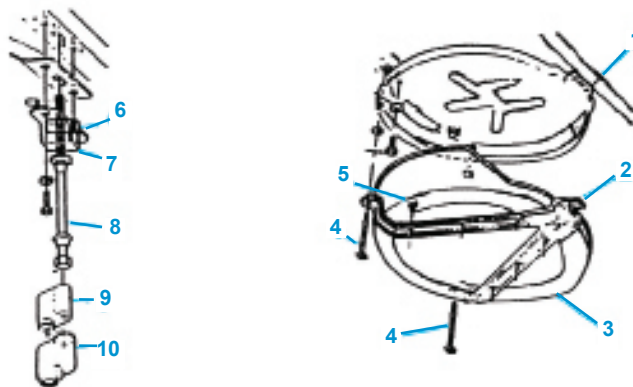

1968-82 SPARE TIRE TUB ASSEMBLY

7614	68-82	Spare Tire Tub Cover (#1)	CALL
7615	68-82	Spare Tire Tub Strap (#2)	CALL
7616	68-82	Spare Tire Tub Tray (#3)	250.00ea
7617	68-79	Spare Tire Tub Bolt (#4)	18.99ea
7618	80-82	Spare Tire Tub Hanger (#4)	12.00ea
7607	68-82	Spare Tire Tub Rivets (Aluminum) (#5)	.35ea
7608	68-82	Spare Tire Tub Mounting Nut (#6)	5.00ea
7609	68-82	Spare Tire Tub Rear Mount Bracket	12.00ea
7610A	68-77	Spare Tire Rear Mounting Bolt (#8)	22.00ea
7619	68-77	Spare Tire Mounting Bolt Kit	45.00kt
7613	78-82	Spare Tire Rear Mounting Bolt (#8)	24.00ea
7613K	78-82	Spare Tire Rear Mounting Bolt Kit	44.00kt
7611	68-82	Spare Tire Tub Lock Assem. w/Key (#9)	69.00ea
7612	68-82	Spare Tire Tub Lock Cover (#10)	7.50ea

1967-82 WHEELS & HARDWARE

WH712	67	Rally Wheel Caps with Ornaments	145.00st
WH746	65-66	New Steel Wheel 15 x 5 1/2	209.00ea
WH700S	68-82	Wheels, Aluminum (car set)	CALL
WH700	68-79	Wheel, Aluminum	CALL
WH701	80-82	Wheel, Aluminum	CALL
WH702	73-82	Chrome Lug Nut	3.50ea
WH703	74-82	Wheel Adapter Cap (specify year)	17.50ea
WH708	68-82	Rally Wheel Lug Nut	.95ea
WH709	68-82	Trim Rings, SS Replacement	115.00st
WH710	69-82	8" Rally Wheel	79.00ea
WH7679K	76-79	Aluminum Wheel Caps & Chrome Lug Nut Set	110.00set
WH8081K	80-81	Aluminum Wheel Caps & Chrome Lug Nut Set	110.00set

WH7679K and WH8081K Include: (4) New Caps with Emblems & (20) New Chrome Lug Nuts.

1969-82 JACKS

69-82 Replacement Style Jack ea

OUR HOURS (ET):
Monday through Friday
8:00AM - 5:00PM
Saturdays by Appointment

Check out our website
for more product photos
and current pricing.
www.bairscorvette.com