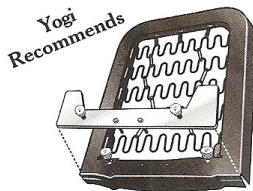

DH216 78-82 Arm Rest Bracket (Specify LH or RH) 7.50ea
2715 68-82 Door Hinge Shim 2.50ea
2765 68-77 Door Rebuild Kit 69.95kt
Kit includes:
(2) Lock Rods, (1) Inside Door Handle Rod,
(7) Clips, (2) Anti-Rattle Grommets
(1) Outside Door Handle Rod with Clevis