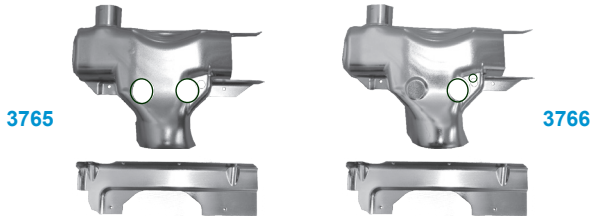

1965-67

SIDE EXHAUST SYSTEMS

ET308	65-67	Side Exhaust Cover (Left)	750.00ea
ET309	65-67	Side Exhaust Cover (Right)	750.00ea
3707	65-67	Side Exhaust Cover Top Mold (LH/RH)	229.00ea
ET310	65	Side Exhaust Muffler, BB	995.00pr
ET311	65	Side Exhaust Muffler, SB	995.00pr
ET312	66-67	Side Exhaust Muffler, BB	995.00pr
ET313	66-67	Side Exhaust Muffler, SB	995.00pr

3765	76-80	Exhaust Manifold Pre-Heat Stove Shield Assembly (with A.I.R.)	64.00ea
3766	76-80	Exhaust Manifold Pre-Heat Stove Shield Assembly (without A.I.R.)	64.00ea
3767	76-80	Pre-Heat Flex Tube Air Cleaner to Manifold Heat Shield	20.00ea

2858	69	Wiper Door Actuator	129.00ea
2861	70-71E	Wiper Door Actuator	119.00ea
2857	71L-72	Wiper Door Actuator	119.00ea
2858	68-72	Wiper Door Bolts (4 per car)	3.25ea
2860	68-72	Wiper Door White Bushings (8 per car)	1.50ea
2863	68-72	Wiper Door Trim Clips (5 pc)	25.00ea
2866	68-72	Wiper Door Actuator Rod Dust Boot	11.00ea
2867	68-72	Wiper Grill Screw Set (8 pc)	12.00st

2159	69-72	Wiper Kill Switch on Firewall (Rt)	26.95ea
2196	68-72	Wiper Motor Kill Switch	39.95ea
KN104	68-72	Wiper Motor Kill Switch Knob	19.50ea

1968-82

WIPER KNOBS

KN102	68-72	Windshield Wiper Switch Knob	5.00ea
KN103	73-77	Windshield Wiper Switch Knob	5.00ea
KN106	78-82	Windshield Wiper Switch Knob	10.00ea

1968-82

WIPER MOTORS & WASHER PUMPS

2500	68	Wiper Motor New	123.00ea
2501	69-72	Wiper Motor New	123.00ea
2525	73	Wiper Motor New	123.00ea
2502	74-82	Wiper Motor New	123.00ea
2503	68	Windshield Washer Pump (3 port)	89.00ea
2582	69	Windshield Washer Pump (does not include Headlight Washer Solenoid)	89.00ea
2583	71-73	Windshield Washer Pump (3 port)	89.00ea
2584	74	Windshield Washer Pump	99.00ea
2504	75-82	Windshield Washer Pump	43.00ea
2505	63-82	Wiper Motor Seal	5.95ea
2506	70-71	NEW Windshield Pump (5 port)	109.00ea
2507	63-70	Windshield Washer Jar	16.99ea
2508	73-74	Windshield Washer Jar Bracket	14.00ea
2509	63-74	Windshield Washer Fluid Filter	6.99ea
2510	63-74	Windshield Washer Cap	6.00ea
2511	75-79	Windshield Washer Jar	32.00ea
2512	71-74	Windshield Washer Jar	24.95ea
2507K	63-70	Windshield Washer Jar, Hose & Cap	20.00kit