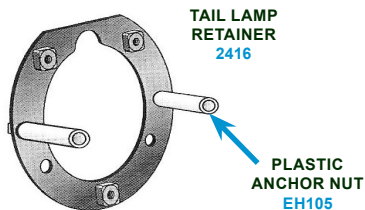

1968-72

FRONT BUMPERS & HARDWARE

7030	68-72	Front Bumper (#1)	700.00ea
7031	68-69	Front Bumper Guard (Left) (#2)	200.00ea
7032	68-69	Front Bumper Guard (Right) (#2)	200.00ea
7033	70-72	Front Bumper Guard (Left)(#2)	200.00ea
7034	70-72	Front Bumper Guard (Right) (#2)	200.00ea
7035	69-72	Front Crossmember (#3)	215.00ea
7000	68-72	Front Nose Rod	30.00ea
7036	68-72	Front Center Brace (#4)	CALL
7037	68-72	Front Frame Extension (Left) (#5)	CALL
7038	68-72	Front Frame Extension (Right) (#5)	CALL
7039	69	Front Outer Brace (Left) (#6)	90.00ea
7040	69	Front Outer Brace (Right) (#6)	90.00ea
7041	70-72	Front Outer Brace (Left) (#6)	90.00ea
7042	70-72	Front Outer Brace (Right) (#6)	90.00ea
7043	68-69	Front Outer Brace Extension Bracket (#7)	CALL
7044	70-72	Front Outer Brace Extension Bracket (Left or Right) (#7)	12.00ea
7055	68-72	Corner Reinforcement Bracket	24.00pr
7045	68-72	Frt. Crossmember Extension (LH) (#8)	18.00ea
7046	68-72	Frt. Crossmember Extension (RH) (#8)	18.00ea
7047	68-72	Front License Plate Bracket (#9)	32.00ea
7056	68-72	Front Bumper Bolt Kit	18.00kt

Large Inventory of Reconditioned Parts In-Stock!

1968-73

REAR BUMPERS & HARDWARE

7048	68-73	Rear Bumper (Left) (#1)	CALL
7049	68-73	Rear Bumper (Right) (#1)	CALL
7050	68-73	Rear Bumper Rod Brace (LH/RH) (#2)	14.00ea
7051	68-73	Rear Bumper Brace Bolt to Frame (LH)	18.00ea
7052	68-73	Rear Bumper Brace Bolt to Frame (RH)	18.00ea
7058	68-73	Rear Bumper Brace Bolt to Bumper (Left) (#3)	18.00ea
7059	68-73	Rear Bumper Brace Bolt to Bumper (Right) (#3)	18.00ea
7053	68-73	Rear Bumper Brace, Outer (LH) (#4)	44.00ea
7054	68-73	Rear Bumper Brace, Outer (RH) (#4)	44.00ea
7057	69-73	Rear Bumper Bolt Kit	15.00kt

1974

REAR BUMPER STRAP

7082	74	Rear Bumper Strap	29.00ea

1974-82

REAR BUMPERS & HARDWARE