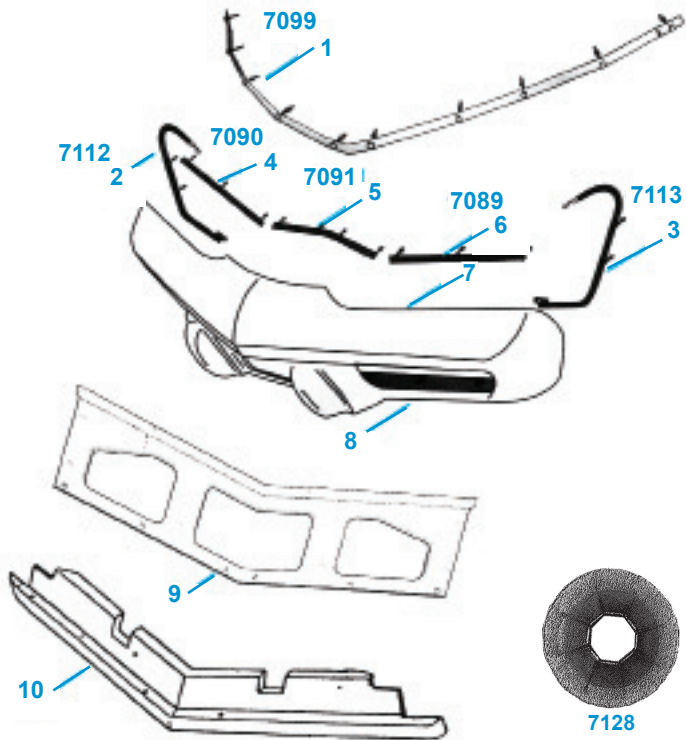

**1973-82
FRONT BUMPER & HARDWARE**

7099	73-74	Front Top Bumper Retainer (#1)	32.00ea
7112	73-79	Front Bumper RH Side Retainer (#2)	20.00ea
7113	73-79	Front Bumper LH Side Retainer (#3)	20.00ea
7071	73-74	Front Bumper Retainer Kit (Top, LH & RH Sides)	72.00kt
7090	75-79	Front Top Bumper RH Retainer (#4)	20.00ea
7091	75-79	Front Bumper Top Center Retainer (#5)	20.00ea
7089	75-79	Front Top Bumper LH Retainer (#6)	20.00ea
7075	75-79	Front Bumper Retainer Kit (3 Top pcs, LH & RH Sides)	79.00kt
7128	78-82	Flat Push-on Retainer Clips (12 pc)	2.50kt
7070	73-74	Front Bumper, Urethane (#7)	CALL
7074	75-79	Front Bumper, Urethane (#7)	CALL
7072	73-74	Front Bumper Lower Retainer (#8)	59.00ea
7076	75-79	Front Bumper Lower Retainer (#8)	63.00ea
8212	73-79	Front Lower Valance Panel (#9)	68.00ea
7101R	73-79	Front Spoiler, Black Replacement (#10)	65.00ea
7127	73-79	Front Lower Valance Mounting Bolt Kit	8.50kt
7123	73-79	Front Spoiler Mounting Kit	16.00kt
7105P	80-82	Front Spoiler, Black Rubber (pair)	115.00pr
7118	80-82	Front Bumper Retainer Kit (5 pc)	79.00kt