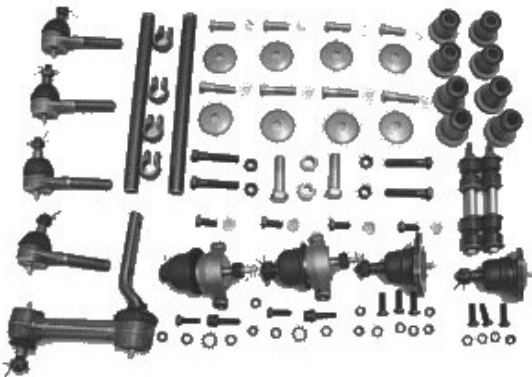

5103	63-82	Front Major Suspension Kit	269.00kt

Major Kit Includes: (2) Tie Rod Tubes, (4) Clamps, (1) Kit 5084: 42 pc Mounting Hardware Kit, & (1) 5072 Deluxe Kit