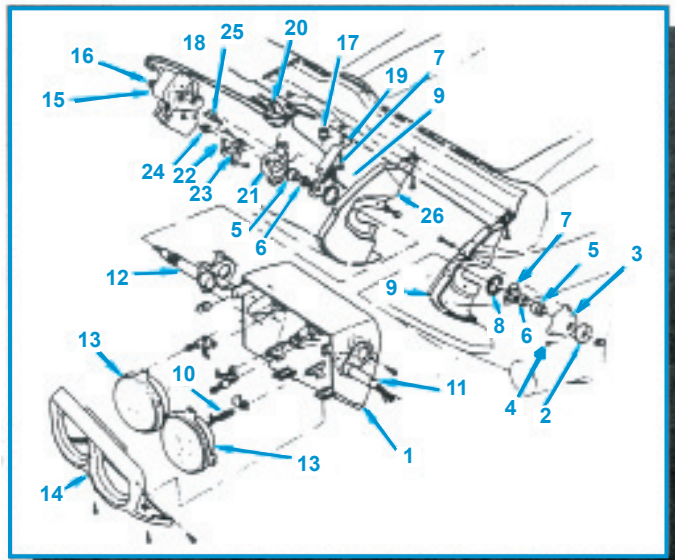

1953-62 EXTERIOR TRIM & LAMPS

2300	53-62	Parking Lamp Lens	21.00ea
2302	58-62	Parking Lamp Assembly (LH/RH)	129.00ea
2303	58-60	Headlight Chrome Rings	199.00pr
2311	58-60	Tail Lamp Lens, Inner, Clear	16.00ea
2304	58-60	Tail Lamp Lens, Outer, Red	55.00ea
2308	61-62	Tail Lamp Lens, Red	10.95ea
2305	61-62	Headlight Ring	63.50ea
2306	61-62	Tail Lamp Assembly, Inner (pair)	190.00pr
2307	61-62	Tail Lamp Housing Only, Outer (pair)	190.00pr
2308	61-62	Tail Lamp Lens	10.95ea
2309	61-62	License Lamp Assembly	149.00ea
2310	61-62	License Lamp Lens	24.00ea
2312	58-60	Rear Reflector Kit	109.00kt
Kit Includes: (2) Reflectors, (2) Bezels, & Mount Kit			
2313	58-60	Rear Reflector	29.00ea
2314	58-60	Rear Reflector Bezel	29.00ea
2320	58-62	Top Stainless Fender Moldings	349.00pr
2321	58-62	Front License Plate Assembly (4 pc)	319.00st
2322	62	Side Cove Moldings	CALL