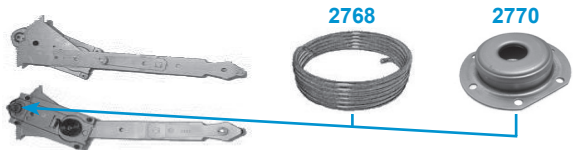

2746LK	69-82	LH Outside Door Handle w/ Rod & Clips	49.00kt
2746RK	69-82	RH Outside Door Handle w/ Rod & Clips	49.00kt
2736	69-82	Outside Door Handle Rod w/ Clevis	16.95kt

Specify Left or Right