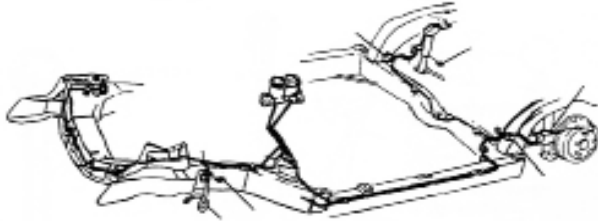

**1953-2013
BRAKE LINE KITS**

BL-20	53-55	Car Set	159.00kt
BL-21	56-62	Car Set, without Rear Vent Line	149.00kt
BL-22	63-64	Car Set (Power or Standard)	149.00kt
BL-23	65	Car Set (Standard)	149.00kt
BL-24	65	Car Set (3/16", Power)	149.00kt
BL-25	65	Car Set (1/4", Power)	149.00kt
BL-26	66	Car Set (Power)	149.00kt
BL-27	66	Car Set (Standard)	149.00kt
BL-28	67-68	Car Set (Power)	189.00kt
BL-29	67-68	Car Set (Standard)	189.00kt
BL-30	69	Car Set (Power)	189.00kt
BL-31	69	Car Set (Standard)	189.00kt
BL-32	70-73	Car Set (Power or Standard)	189.00kt
BL-33	74-82	Car Set (Power or Standard)	189.00kt
BL-34	63-82	Front or Rear Rubber Flex Hoses	18.00ea
BL-35	65-82	Front Brake Caliper Hose Washer	1.75ea
BL-40	63-82	Front & Rear S.S. Flex Hoses (set)	165.00st
BL-41	84-87	Front & Rear S.S. Flex Hoses (set)	110.00st
BL-42	88-93	Front & Rear S.S. Flex Hoses (set)	110.00st
BL-43	94-96	Front & Rear S.S. Flex Hoses (set)	110.00st
BL-44	97-04	Front & Rear S.S. Flex Hoses (set)	119.00st
BL-45	05-13	Front & Rear S.S. Flex Hoses (set)	145.00st

(Individual Lines Also Available, See Page 57)

**1963-82
BRAKE LINE BRASS BLOCKS**

BB-20	63-64	Front Block, All (Left)	22.95ea
BB-20	65	Front Block, with Standard (Left)	22.95ea
BB-21	65	Front Block w/Pwr (3/16" Long Line) (Lt)	22.95ea
BB-22	66	Front Block, All (Left)	22.95ea
BB-23	65-66	Front Block, with Power (Left)	22.95ea
BB-23	67-68	Front Block, All (Left)	22.95ea
BB-24	63-65	Rear Block (3/16" Long Line) (Left)	22.95ea
BB-25	66-82	Rear Block (1/4" Long Line) (Left)	22.95ea
BB-26	63-82	Rear Block (Right)	15.95ea

**1963-82
BRAKE CALIPERS**

BU01	65-82	Left Front (+ 35.00 Core Exchange)	95.00ea
BU02	65-82	Right Front (+ 35.00 Core Exchange)	95.00ea
BU03	65-82	Left Rear (+ 35.00 Core Exchange)	95.00ea
BU04	65-82	Right Rear (+ 35.00 Core Exchange)	95.00ea
BP6582	65-82	Brake Pads (per axle)(Bonded)	29.50ea
BP09	65-82	Brake Pads (per axle)(Riveted)	32.00ea
BP03	65-82	Brake Pad Pin	3.00ea
BS01	65-82	Front Brake Caliper Seal Kit	13.00ea
BS02	65-82	Rear Brake Caliper Seal Kit	13.00ea
BP01	65-82	Front Brake Piston	6.50ea
BP02	65-82	Rear Brake Piston	6.50ea
BOR-10	65-82	Front Caliper O-Ring Conversion Kit	39.00kt
BOR-11	65-82	Rear Caliper O-Ring Conversion Kit	39.00kt
5100	65-82	Front Caliper Bolt Kit	6.00kt
5364	65-82	Rear Caliper Mounting Bolt Kit	8.50st

**1963-82
MASTER CYLINDERS**