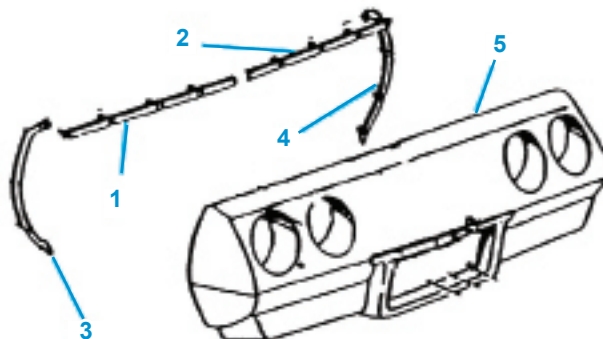

1968-72

FRONT BUMPERS & HARDWARE

7030	68-72	Front Bumper (#1)	700.00ea
7031	68-69	Front Bumper Guard (Left) (#2)	200.00ea
7032	68-69	Front Bumper Guard (Right) (#2)	200.00ea
7033	70-72	Front Bumper Guard (Left)(#2)	200.00ea
7034	70-72	Front Bumper Guard (Right) (#2)	200.00ea
7035	69-72	Front Crossmember (#3)	215.00ea
7000	68-72	Front Nose Rod	30.00ea
7036	68-72	Front Center Brace (#4)	CALL
7037	68-72	Front Frame Extension (Left) (#5)	CALL
7038	68-72	Front Frame Extension (Right) (#5)	CALL
7039	69	Front Outer Brace (Left) (#6)	90.00ea
7040	69	Front Outer Brace (Right) (#6)	90.00ea
7041	70-72	Front Outer Brace (Left) (#6)	90.00ea
7042	70-72	Front Outer Brace (Right) (#6)	90.00ea
7043	68-69	Front Outer Brace Extension Bracket (#7)	CALL
7044	70-72	Front Outer Brace Extension Bracket (Left or Right) (#7)	12.00ea
7055	68-72	Corner Reinforcement Bracket	24.00pr
7045	68-72	Frt. Crossmember Extension (LH) (#8)	18.00ea
7046	68-72	Frt. Crossmember Extension (RH) (#8)	18.00ea
7047	68-72	Front License Plate Bracket (#9)	32.00ea
7056	68-72	Front Bumper Bolt Kit	18.00kt

Large Inventory of Reconditioned Parts In-Stock!

1968-73

REAR BUMPERS & HARDWARE

7048	68-73	Rear Bumper (Left) (#1)	CALL
7049	68-73	Rear Bumper (Right) (#1)	CALL
7050	68-73	Rear Bumper Rod Brace (LH/RH) (#2)	14.00ea
7051	68-73	Rear Bumper Brace Bolt to Frame (LH)	18.00ea
7052	68-73	Rear Bumper Brace Bolt to Frame (RH)	18.00ea
7058	68-73	Rear Bumper Brace Bolt to Bumper (Left) (#3)	18.00ea
7059	68-73	Rear Bumper Brace Bolt to Bumper (Right) (#3)	18.00ea
7053	68-73	Rear Bumper Brace, Outer (LH) (#4)	44.00ea
7054	68-73	Rear Bumper Brace, Outer (RH) (#4)	44.00ea
7057	69-73	Rear Bumper Bolt Kit	15.00kt

1974

REAR BUMPER STRAP

7082	74	Rear Bumper Strap	29.00ea

1974-82

REAR BUMPERS & HARDWARE