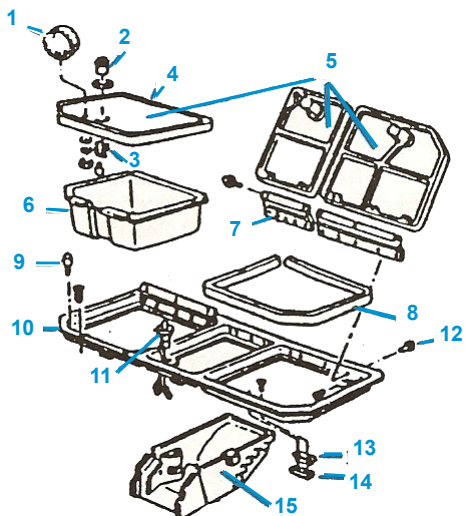

1968-79 REAR COMPARTMENT DOORS AND HARDWARE