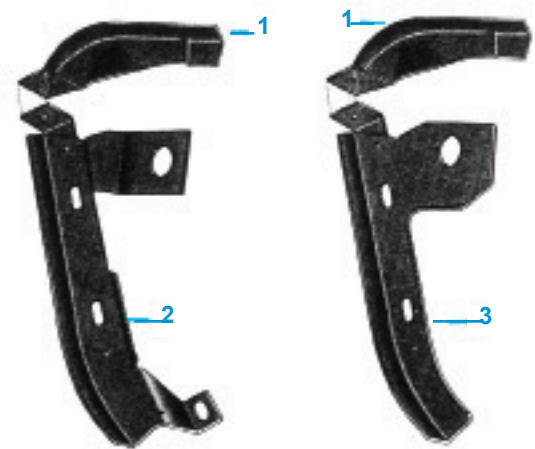

**1973-79
METAL REINFORCEMENTS**

7097	73-79	Front LH Fender Top Reinforcement (#1)	9.50ea
7098	73-79	Front RH Fender Top Reinforcement (#1)	9.50ea
7093	73-74	Front LH Fender & Bumper Retainer Reinforcement (#2)	19.00ea
7094	73-74	Front RH Fender & Bumper Retainer Reinforcement (#2)	19.00ea
7095	75-79	Front LH Fender & Bumper Retainer Reinforcement (#3)	19.00ea
7096	75-79	Front RH Fender & Bumper Retainer Reinforcement (#3)	19.00ea