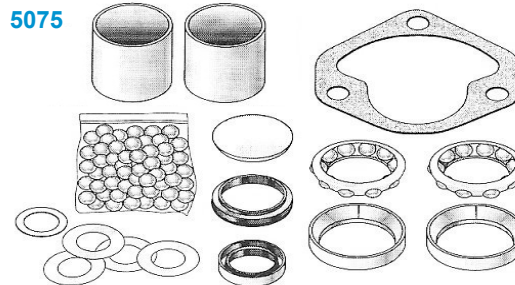

1963-82 STEERING BOX KIT

5064	63-82	Steering Box & Lower Idler Arm Bolt	4.50ea
5075	63-82	Steering Box Rebuild Kit	75.00kt
5075PS	63-82	Steering Box Pitman Arm Seal	7.95ea
5075TS	63-82	Steering Box Top Seal	7.95ea
5075TG	63-82	Steering Box Top Gasket	3.95ea

1965-82 FRONT SPINDLE & HUB REBUILD KITS

5095	65-68	Front Spindle & Hub Rebuild Kit (LH and RH) LH & RH Shields, 2 Inner & 2 Outer Timken Bearings & Races, 2 Seals, 2 Cork Gaskets, 10 Wheel Studs, 10 Rotor Rivets, 2 Caps, 2 Nuts, & 2 Cotter Keys	149.00kit

5096	69-82	Front Spindle & Hub Rebuild Kit (LH and RH) LH & RH Shields, 2 Inner & 2 Outer Timken Bearings & Races, 2 Seals, 2 Cork Gaskets, 10 Wheel Studs, 10 Rotor Rivets, 2 Caps, 2 Nuts, & 2 Cotter Keys	149.00kit