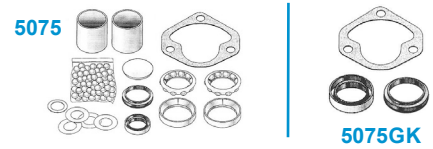

5075	63-82	Steering Box Rebuild Kit (Kit Includes: Seals, Bearings, Races and Gaskets)	75.00kt
5075GK	63-82	Steering Box Gasket & Seal Kit (Kit Includes: Top Gasket, Top Seal, and Pitman Arm Seal)	17.50kt
1640	63-82	Power Steering Rebuild Kit (Kit Includes: 5075 Steering Box Kit, 1638 Valve Kit, 1639 Ram Kit)	99.00kt

**1963-79
MANUAL STEERING**

1633	63-76	Manual Center Link Rebuilt Kit	126.00kt
1634	63-76	Manual Center Link Boot	23.00ea
1635	63-76	Manual Center Link Clamp	16.00ea
1636	63-76	Manual Center Link Ball Stud	25.00ea
1637	63-76	Manual Steering Damper	199.00ea