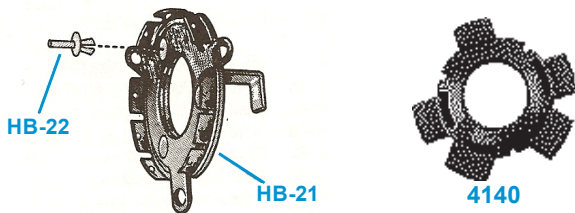

1963-89 HORN BUTTON CAPS

HB-10	63-64	Horn Button	98.00ea
HB-11	65-66	Horn Button	92.00ea
HB-16	65-66	Horn Button, with Tele	102.00ea
HB-12	67	Horn Button	75.00ea
HB-13	69-75	Horn Button, without Tilt/Tele	75.00ea
HB-14	69-75	Horn Button, with Tilt/Tele	75.00ea
HB-15	77-82	Horn Button, with Tilt/Tele	40.00ea
HB-23	84-89	Horn Button Emblem	59.00ea
HB-30	84-85	Leather Horn Button without Emblem	39.00ea
HB-31	86-89	Leather Horn Button without Emblem	39.00ea
HB-32	84-85	Horn Contact	15.95ea
HB-33	84-89	Horn Contact	21.95ea