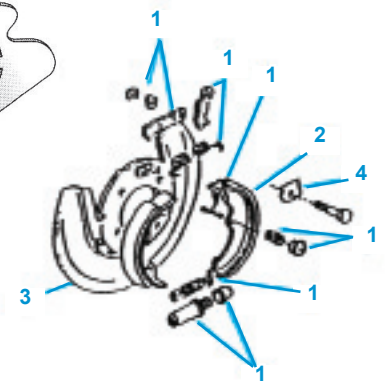

5285	65-82	Parking Brake Hardware (#1)	59.00kt
5285TS	65-82	Top Parking Brake Spring S.S.	3.50ea
5285BS	65-82	Bottom Parking Brake Spring S.S.	3.50ea
5286	65-82	NEW Parking Brake Shoes with Riveted Lining (#2)	50.00st
5225SL	65-75	LH Silver Backing Shield (#3)	32.00ea
5225SR	65-75	RH Silver Backing Shield (#3)	32.00ea
5225GL	76-82	LH Gold Backing Shield (#3)	32.00ea
5225GR	76-82	RH Gold Backing Shield (#3)	32.00ea
4657	65-82	Parking Brake Shoe Hold Down (#4)	2.75ea
5366	65-82	Park Brake Anchor Block	12.00ea
4622	65-82	Parking Brake Shoes & Stainless Hardware Kit	89.95kt

**1967-76
PARKING BRAKE HANDLES**

4672	67-76	Parking Brake Handle	95.00ea

Please Specify: 67E, 67L-69, or 70-76