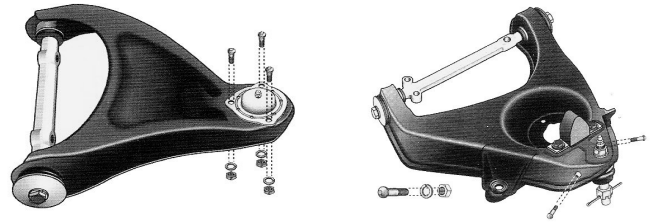

5064 63-82 Steering Box & Idler Bolt (with nut) 4.50ea

4114 63-66 Lower Steering Column Bearing 21.95ea

5093	63-82	Upper Ball Joint Boot	7.95ea
5094	63-82	Tie Rod End Boot	7.95ea

5090	63-82	Upper Ball Joint Rivet Set (new style)	15.00st
5091	63-82	Lower Ball Joint Rivet Set (new style)	15.00st