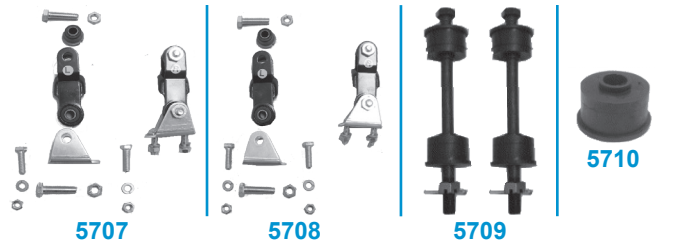

1984-96 REAR SWAY BAR HARDWARE

5707	84-87	Rear Sway Bar Mounting Kit	65.00kit
5708	88-96	Rear Sway Bar Mounting Kit	65.00kit
5709	84-96	Rear Spring Shackle Kit	45.00kit
5710	84-96	Rear Spring Cushion	5.50ea