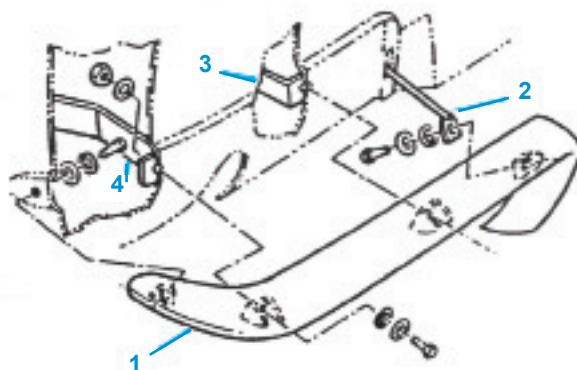

1968-73

REAR BUMPERS & HARDWARE

7048	68-73	Rear Bumper (Left) (#1)	CALL
7049	68-73	Rear Bumper (Right) (#1)	CALL
7050	68-73	Rear Bumper Rod Brace (LH/RH) (#2)	14.00ea
7051	68-73	Rear Bumper Brace Bolt to Frame (LH)	18.00ea
7052	68-73	Rear Bumper Brace Bolt to Frame (RH)	18.00ea
7058	68-73	Rear Bumper Brace Bolt to Bumper (Left) (#3)	18.00ea
7059	68-73	Rear Bumper Brace Bolt to Bumper (Right) (#3)	18.00ea
7053	68-73	Rear Bumper Brace, Outer (LH) (#4)	44.00ea
7054	68-73	Rear Bumper Brace, Outer (RH) (#4)	44.00ea
7057	69-73	Rear Bumper Bolt Kit	15.00kt

1974

REAR BUMPER STRAP

7082	74	Rear Bumper Strap	29.00ea

1974-82

REAR BUMPERS & HARDWARE

7087	74-79	Rear Bumper Upper Retainer (LH) (#1)	20.00ea
7088	74-79	Rear Bumper Upper Retainer (RH) (#2)	20.00ea
7114	74-79	Rear Bumper Retainer (Left) (#3)	18.50ea
7115	74-79	Rear Bumper Retainer (Right) (#4)	18.50ea
7080	74-82	Rear Bumper Retainer Kit	69.00kt
<i>Kit Includes: Left & Right Tops and Left & Right Sides</i>			
7128	74-82	Flat Push-on Retainer Clip Set (12 pc)	2.50st
EH104	75-82	Rear Tail Lens Screw Set	5.00st
EH105	75-82	Rear Tail Lens Plastic Mount Nut	3.95ea
2416	75-82	Rear Tail & Back-up Lamp Retainer	9.50ea

RETAINERS INCLUDE NUTS