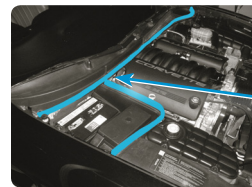

C5 COLORED UNDER HOOD WEATHERSTRIPPING

Color is used for example purposes only and does not accurately represent true color of weatherstripping.

WS521	97-04	Cowl and Battery to Hood W/S, Red	44.00pr
WS522	97-04	Cowl and Battery to Hood W/S, White	44.00pr
WS523	97-04	Cowl and Battery to Hood W/S, Blue	44.00pr
WS524	97-04	Cowl and Battery to Hood W/S, Yellow	44.00pr