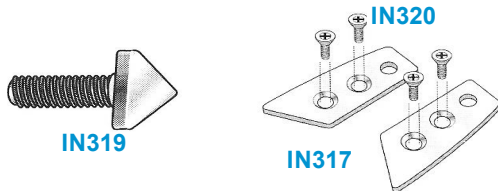

IN317	68-77	Rear T-Top Body Trim Plate with Screws (stainless steel) (specify left or right)	11.00ea
IN318	78-79	Rear T-Top Body Trim Plate with Switch (chrome) (specify left or right)	19.00ea
IN318B	80-82	Rear T-Top Body Trim Plate with Switch (black) (specify left or right)	19.00ea
IN319	68-77	T-Top Pin with Triangle Head (stainless steel)	12.95ea
IN320	68-82	T-Top Plate Mounting Screw (stainless steel)	.50ea