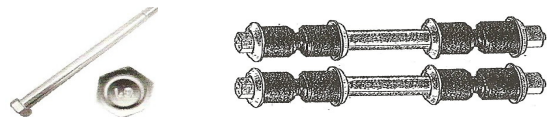

5099	63-82	Front Link Bolt w/ "WB" Head Marking	2.50ea
5031	63-82	Front Sway Bar Link Kit w/RBW marking	18.00pr
5098	63-82	Front. Sway Bar Link Kit w/WB marking	18.00pr
5108	63-82	Front Link Grommets (8 pc)	10.00st