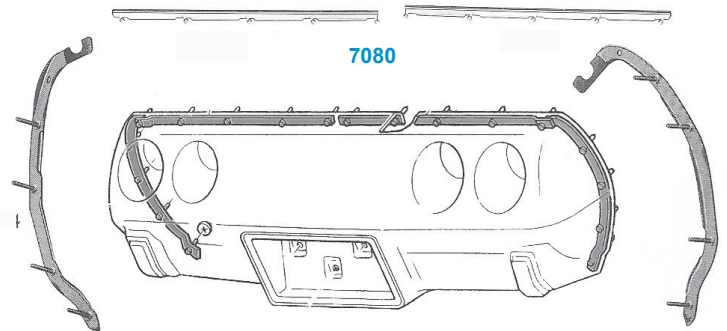

1973-82 BUMPER RETAINER KITS

7071	73-74	Front Bumper Retainer Kit (Top, LH & RH Sides)	72.00kt
7075	75-79	Front Bumper Retainer Kit (3 Top pcs, LH & RH Sides)	79.00kt
7118	80-82	Front Bumper Retainer Kit (5 pc) (3 Top pcs, LH & RH Sides)	79.00kt
7080	74-82	Rear Bumper Retainer Kit (Left & Right Tops and Left & Right Sides)	69.00kt
7001	73-79	Front Support Nose Rod	16.95ea
7002	73-79	LH Lower "L" Shape Valance Retainer	19.00ea
7003	73-79	RH Lower "L" Shape Valance Retainer	19.00ea
7128	74-82	Flat Push-on Retainer Clip Set (12 pc)	2.50st

1963-82

FRONT A-FRAME DUST SEALS & SHIELDS

7400	63-66	A-Frame Dust Seals with Staples (#1)	32.00pr
7401	67	A-Frame Dust Seals with Staples (#1)	20.00pr
7402	68L-82	A-Frame Dust Seals with Fasteners (#1)	20.00pr
7403	63-67	Lower Outer Shields (LH/RH) (#2)	36.00ea
7404	70-79	Lower Outer Shields (Left) (#2)	35.00ea
7405	68-79	Lower Outer Shields (Right) (#2)	35.00ea
7406	63-79	Mounting Bolts for Outer Shields	5.50st
7407	63-79	Rubber Strips for Outer Shields (#3)	17.00st
7408	64-67	Inner Skirt Upper Seal Set (4 pc) (#4)	25.00st
7409	68-82	Inner Skirt Upper Seal Set (4 pc) (#4)	25.00st
7410	68-72	Bumper Brace Seals (#5)	10.00pr
7411	73-79	Bumper Brace Seals (#5)	13.00pr
7412	63-67	Hood Hinge Replmt (Left or Right) (#6)	18.00ea
7413	68-72	Inner Skirt Replmt Braces (LH/RH) (#6)	60.00ea
7414	73-82	Inner Skirt Braces (Left or Right) (#6)	60.00ea
7415	63-82	Aluminum Rivets for Inner Skirt Braces (8 pc) (#7)	1.00st
7416	69-82	Out. Surround End Brace (LH/RH) (#8)	12.00ea
7417	69-82	Outer Surround End Brace Support	2.50ea