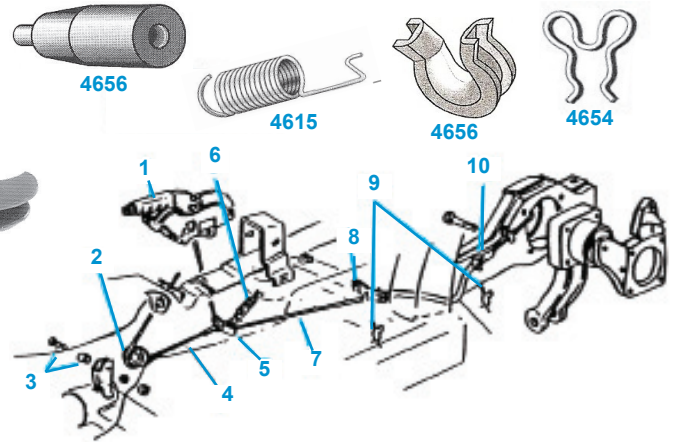

**1967-82
PARKING BRAKE**

4650	77-82	Parking Brake Handle (#1)	125.00ea
4653	67-82	Parking Brake Pulley (#2)	12.00ea
4652	67-82	Parking Brake Pulley Mnt Hardware (#3)	10.00kt
4651	67-82	Front Parking Brake Cable (#4)	20.00ea
4614	67-82	Parking Brake Equalizer (#5)	5.95ea
4615	67-82	Parking Brake Cable Spring (Stainless) (#6)	6.50ea
4621	67-82	Rear Parking Brake Cable OE Style (#7)	49.00ea
4621B	65-82	Rear Parking Brake Cable Dust Boot	10.00ea
4655	65-82	Parking Brake Cable Mount Bracket (#8)	7.00ea
4654	65-82	Parking Brake Cable Clip (Stainless) (#9)	1.00ea
4656	65-82	Parking Brake Cable Guide (White Plastic) (#10)	2.00ea