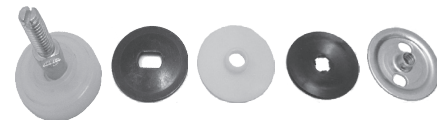

2779	69-82	Side Window Front Roller & Mount Kit (Completes One Door)	24.95kt

Kit Includes: (1) 2710, (1) 2711, (1) 2712, (1) 2745, (1) 2773

2711	68-82	Side Window Guide Roller	23.95ea
2745	68-82	Side Window Slotted Washer	2.50ea
2712	68-82	Side Window Roller Nut Washer	3.50ea
2714	68-82	Side Window Rear Guide Roller	23.95ea