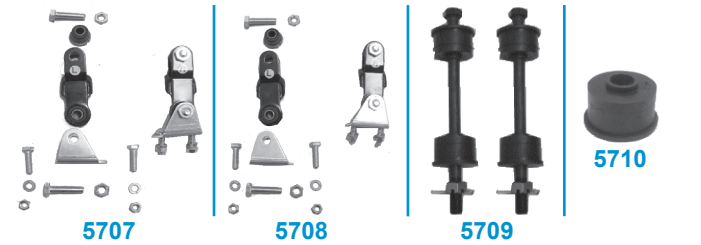

5707 84-87 Rear Sway Bar Mounting Kit 65.00kit
5708 88-96 Rear Sway Bar Mounting Kit 65.00kit
5709 84-96 Rear Spring Shackle Kit 45.00kit
5710 84-96 Rear Spring Cushion 5.50ea