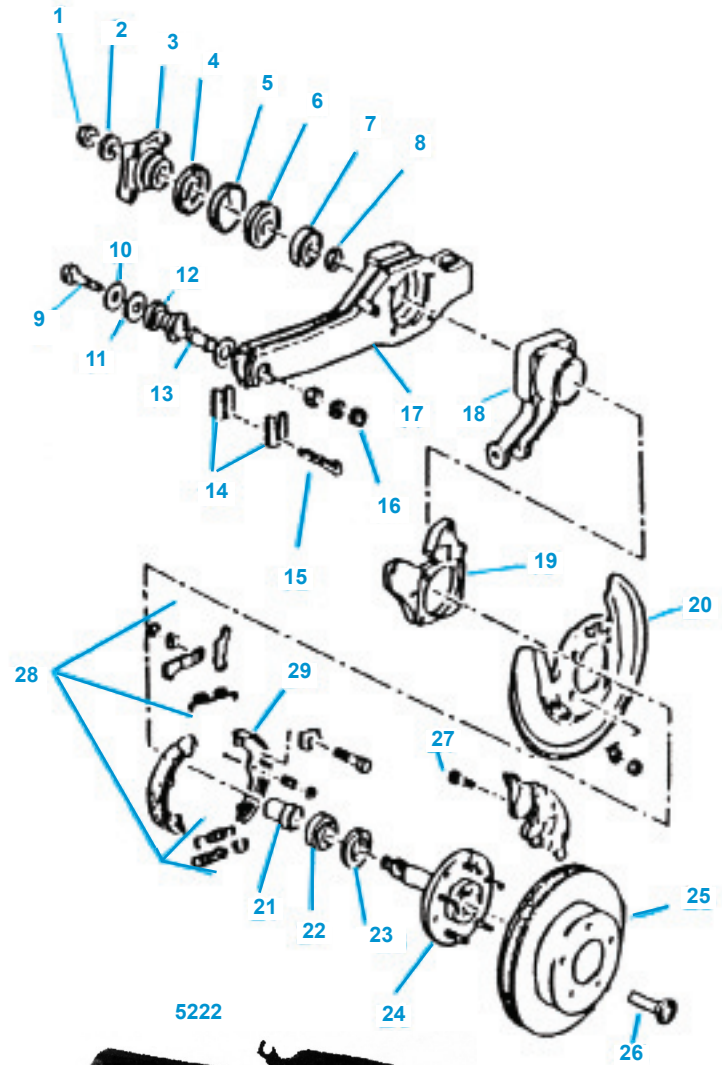

5209	63-82	Rear Spindle Nut (#1)	3.15ea
5210	63-82	Rear Spindle Washer (#2)	5.60ea
5211	63-79	Rear Spindle Flange (#3)	85.00ea
5362	80-81	Rear Spindle Flange Auto (#3)	89.95ea
5363	80-82	Rear Spindle Flange 4 spd & All 82 (#3)	89.95ea
5212	63-82	Rear Flange Deflector (#4)	2.75ea
5213	63-82	Rear Inner Bearing Shield (#5)	4.00ea
5214	63-82	Rear Inner Seal (#6)	8.50ea
5215	63-82	Rear Spindle Inner Bearing (#7)	16.00ea
5216	63-82	Rear Wheel Spindle Shims (#8) Specify Thickness: (.097 - .145)	7.00ea
5323	63-82	Trailing Arm Bolts, SS Shim Kit & Cotter Key Kit	65.00kt
Kit Includes: (2) T-Arm Bolts, SS Shim Kit, & (2) S.S. Cotter Keys			
5218K	63-82	Rear Trailing Arm Bolt Kit (#9, 10 & 16)	8.00kt
5220	63-82	Rear Trailing Arm Bushing Kit (#11/#13)	24.00kt
Kit Includes: (2) Bushings, (2) Washers, (1) Sleeve			
5340	63-82	Trailing Arm Polyurethane Bushing Kit	55.00kt
Kit Includes: (2) Bushings, (2) Washers, (1) Sleeve			
5220A	63-82	Rear Trailing Arm Bushing (#12)	8.50ea
5221	63-82	Rear Trailing Arm Shims - Steel (#14) Please Specify: 1/4", 1/8", or 1/32"	2.50ea
5221K	63-82	Rear Trailing Arm Shim Kit - Steel	35.00kt
Kit includes: (4) 1/4", (4) 1/8", (8) 1/32" Shims			
5273	63-82	Rear Trailing Arm Shims - S.S. (#14) Please Specify: 1/4", 1/8", or 1/32"	3.95ea
5273K	63-83	Rear Trailing Arm Shim Kit - S.S.	49.00kt
Kit includes: (4) 1/4", (4) 1/8", (8) 1/32" Shims			
5272	63-69	Shim Kit (Original Style) (#14)	64.00kt
5257	63-82	Trailing Arm Shim Cotter Key, S.S. (#15)	1.50ea
5304	63-64	Rear Trailing Arm (LH/RH) (#17) USA	189.00ea
5222	65-82	Rear Trailing Arm (LH/RH) (#17) USA	189.00ea
5284	63-82	Rear Off-set Trailing Arms (pair) (#17)	729.99pr
5223	63-82	Trailing Arm Bearing Support (#18) (Left or Right) (Matching Date Casting Available)	159.99ea
5224	65-82	Rear Caliper Bracket (LH/RH) (#19)	69.99ea
5225S	65-75	Rear Backing Shield - Silver Zinc (#20) (Please specify Left or Right)	32.00ea
5225G	76-82	Rear Backing Shield - Gold (#20) (Please specify Left or Right)	32.00ea
5226	63-82	Rear Bearing Spacer (#21)	14.95ea
5227	63-82	Rear Wheel Outer Bearing (#22)	15.00ea
5228	63-82	Rear Wheel Outer Seal (#23)	10.00ea
5229	63-64	NEW Rear Spindle (#24), USA Made	169.00ea
5230	65-82	NEW Rear Spindle (#24), USA Made	189.00ea
WH749	63-64	Wheel Stud	2.50ea
WH750	65-82	Wheel Stud	1.50ea
WH751	65-70	Wheel Studs, Front & Rear with "TR" Markings (5 pc set)	7.50st
5302	65-82	Trailing Arm Stud	1.75ea
5335	63-82	Rear Rotor (#25) Imported	69.00ea
RR05	65-82	Rotor Rivets (5 pc set) (#26)	5.00st
5265	63-82	Rear Caliper Bolt, Correct Length (#27)	1.25ea
5285	65-82	Stainless Steel Parking Brake Hardware (#28)	59.00st
5286	65-82	Parking Brake Shoes (#29)	50.00st
5300	63-82	Rear Wheel Bearing & Seal Kit Kit includes: (1) 5214, (1) 5215, (1) 5227 and (1) 5228	49.95kt
5290	63-82	Rear Wheel Bearing Greaser	15.00ea

CHECK OUT OUR TRAILING ARM REBUILD SERVICE, PAGE 42

1963-82

REAR WHEEL BEARING SHIM & SPACER KIT

5336	63-82	Rear Wheel Bearing Shim & Spacer Kit Kit Includes: (9) Shims & (2) Spacers	89.95ea