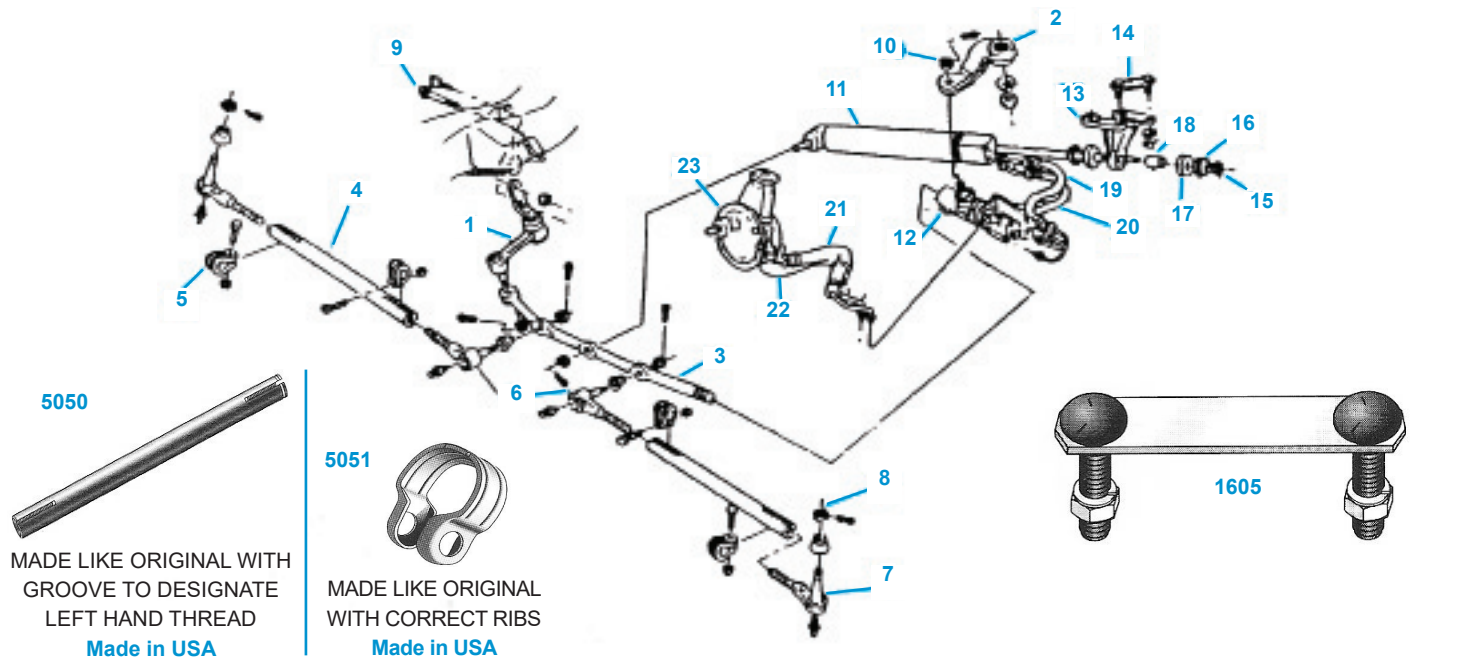

5050

MADE LIKE ORIGINAL WITH GROOVE TO DESIGNATE LEFT HAND THREAD
Made in USA

5051

MADE LIKE ORIGINAL WITH CORRECT RIBS
Made in USA