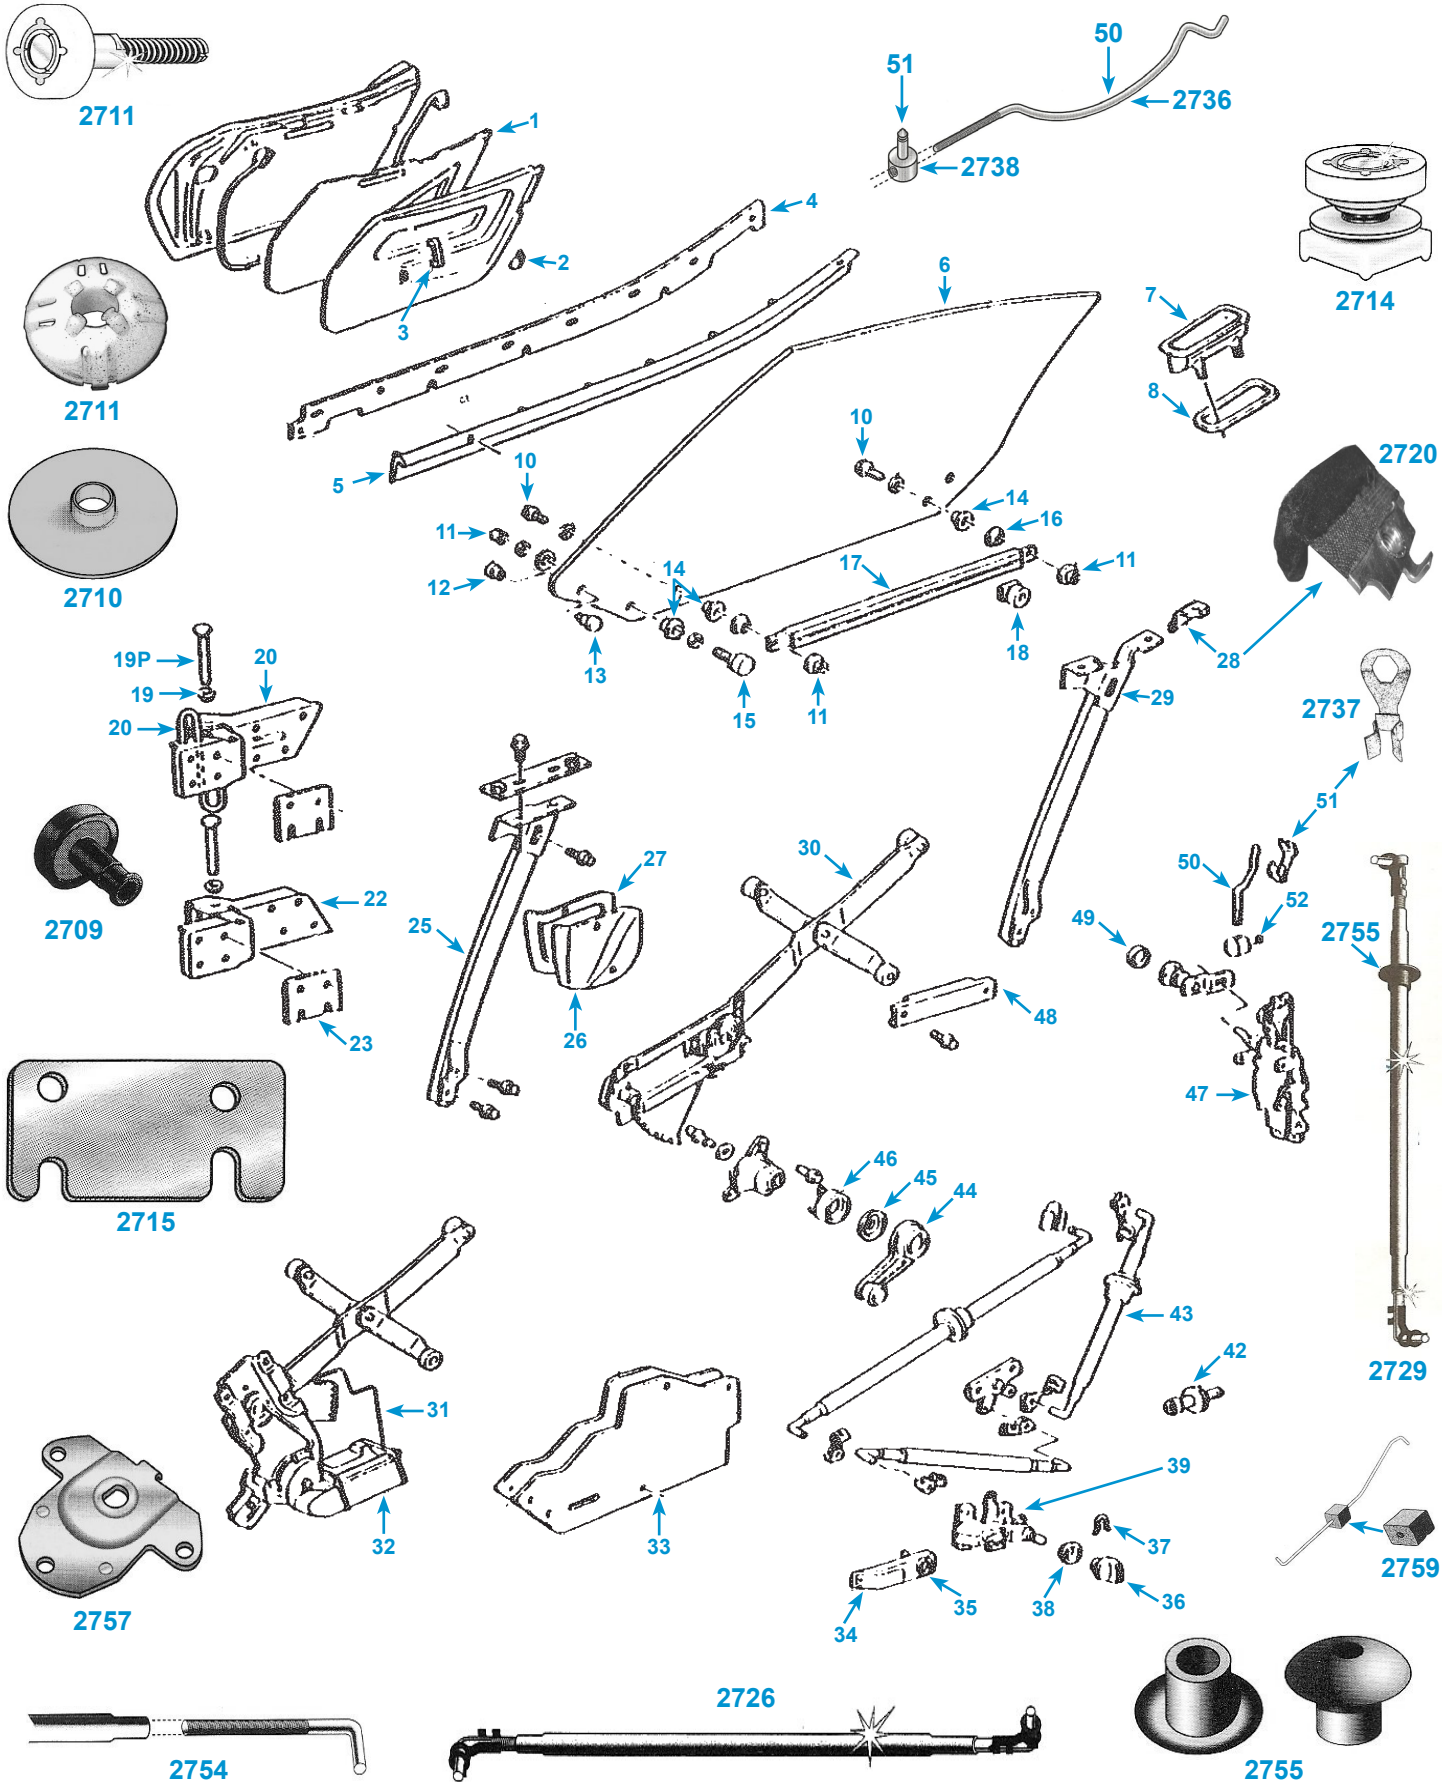

2027

2041

2023

1968-82 DOOR HARDWARE

1968-82 DOOR HARDWARE (SEE DIAGRAM ON PREVIOUS PAGE)

2700	68-77	Door Panel Plastic Waterproof Liner (#1)	CALL
2689	78-82	Door Lock Switch	35.00ea
DP211	68-77	Door Panel Fasteners, Metal (#2)	4.00ea
2679	68-77	Door Pull - Interior (#3)	18.00pr
2701	69-82	Side Window Glass SS Molding (#4)	48.95ea
WS221	68	Door Window Seals (4 pc) (#5)	118.00st
WS214	69-82	Door Window Seals (pair) (#5)	130.00pr
2670	68	Door Handle - Exterior (LH) (#7) - USA	115.00ea
2671	68	Door Handle - Exterior (RH) (#7) - USA	95.00ea
2672	68	Door Open Push Button Bezel	30.00ea
2673	69-82	Door Handle-Exterior (LH/RH) (#7)-USA	75.95ea
2746	69-82	Door Handle - Exterior (LH/RH) (#7)	36.00ea
2674	69-82	Door Handle Flapper Spring	7.00ea
2675	68-82	Door Handle Gasket - Exterior (set) (#8)	7.00st
2706	69-74	Side Window Channel Bolt (#10)	1.75ea
2707	78-82	Side Window Guide Roller Nut (#11)	4.25ea
2708	68-82	Side Window Bushing Cap (#12)	3.95ea
2709	68-82	Side Window Bushing (#13)	6.50ea
2710	68-82	Side Window Fastener Bushing (#14)	1.25ea
2711	68-82	Side Window Guide Roller (#15)	23.95ea
2712	69-82	Side Window Lift Channel Nut (#16)	3.50ea
2713	69-82	Side Window Lower Lift Channel (#17)	30.00ea
2714	68-82	Side Window Rear Guide Roller (#18)	23.95ea
2657	68-82	Door Hinge Bushing (Set) (#19)	8.00st
2739	68-82	Door Hinge Pin (#19P) USA MADE	3.00ea
2676	68-82	Door Hinge - Upper (LH/RH) (#20)	155.00ea
2678	68-82	Door Hinge Spring (#21)	9.50ea
2677	68-82	Door Hinge - Lower (LH/RH) (#22)	83.00ea
2715	68-82	Door Hinge Shim (#23)	2.50ea
2718	68-82	Upper Hinge Cover (#26)	CALL
2717	76-82	Side Window Front Channel (#25)	CALL
2719	68-82	Upper Hinge Cover Gasket (#27)	CALL
2720	69-82	Side Window Felt Wipe (#28)	9.00ea
2721	69-82	Side Window Rear Channel (#29)	CALL
2682	68-82	Window Regulator w/o Power (LH) (#30)	CALL
2683	68-82	Window Regulator w/o Power (RH) (#30)	CALL
2684	68-82	Power Window Regulator w/o Motor (Specify Left or Right) (#31)	185.00ea
2695	68-82	Power Window Regulator w/o Motor (Rebuilt) (See Page 33)	125.00ea
2668	68-82	Power Window Motor (LH/RH) (#32)	99.00ea
2757	68-82	Power Window Motor Mounting Plate	9.00ea
2722	78-82	Inner Access Hole Cover (#33)	CALL
DH214	68-77	Inside Chrome Door Handles (pair) (with Emblem) (#34)	44.00pr
DH215	68-77	Inside Chrome Door Handle Emblems Only (pair) (#35)	8.95pr
2691	68-77	Door Lock Knob (#36)	12.00ea
2723	68-77	Lock Knob & Win. Crank Retain. (#37)	1.25ea
2724	68-77	Lock Knob Plastic Gasket (#38)	1.25ea
2725	68-77	Inside Door Opening/Lock Control(#39)	75.00ea
2726	69-77	Lower Lock Control Rod (#40)	20.00ea
2727	68-77	Door Opening Control Rod (#41)	29.00ea
2728	68-82	Door Striker (#42)	12.50ea
2729	69-77	Upper Lock Control Rod (#43)	20.00ea
2754	68-77	Door Rod Elbow Adjuster	5.00ea
2755	68-77	Door Rod Anti-Rattle Rubber	3.95ea
2759	78-82	Door Rod Anti-Rattle Foam Grommet	2.95ea
2730	68-79	Window Crank Handle (#44)	12.00ea
2731	68-79	Win. Crank Handle Plastic Bushing (#45)	3.47ea
2732	68-77	Window Crank Handle Trim (#46)	14.95ea
2733	69-77	Door Lock Assembly (LH/RH) (#47)	100.00ea
2734	78-82	Door Lock Assembly (LH/RH) (#47)	100.00ea
2735	69-82	Window Balance Channel (#48)	15.00ea
WS209	68-75	Door Lock Cylinder Gasket (#49)	1.75ea
2736	69-82	Opening Rod from Out. Handle (#50)	16.95ea
2737	69-81	Opening Rod Clip (#51)	2.95ea
2738	69-81	Opening Rod Adjustment Pin (#52)	4.95ea
2757	68-82	Power Window Motor Mounting Plate	9.00ea