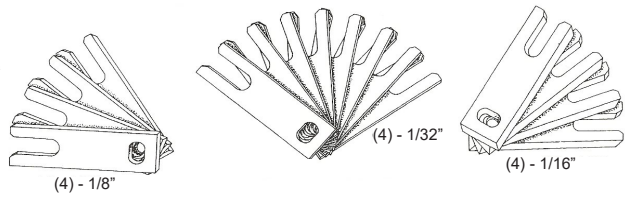

5273K	63-82	Shim Kit, Stainless Steel (16 pc)	49.00kt
5221K	63-82	Shim Kit, Steel (16 pc)	35.00kt
5272	63-69	Shim Kit, Original Style S.S. (18 pc)	64.00kt