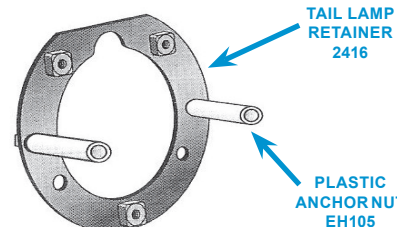

1963-82 TAIL LAMP SCREW SETS

EH100	63-67	Tail Lens Screw Set (8 pc)	4.50st
EH101	63-67	Parking Lens Screw Set (4 pc)	2.50st
EH102	68-69	Tail Lens Screw Set (12 pc)	6.50st
EH103	70-73	Tail Lens Screw Set (12 pc)	5.00st
EH104	75-82	Tail Lens Screw Set (8 pc)	5.00st
EH105	75-82	Tail Lens Plastic Anchor Nut	3.95ea
2416	75-82	Rear Tail & Back-up Lamp Retainer	9.50ea
EH118	75-79	Rear Tail & Back-up Lamp Mounting Kit	21.95kt

Kit Includes: (8) Screws & (8) Plastic Anchor Nuts