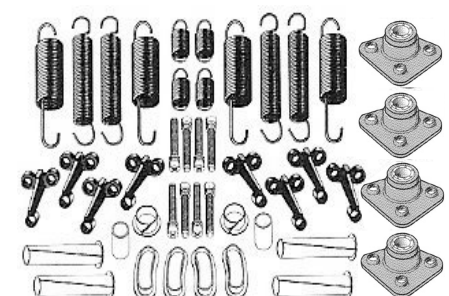

2856	68-82	Headlight Rebuilt Kit (44 pc Car Set)	83.00kt