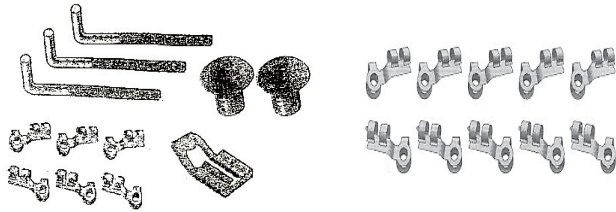

2725L	68-77	LH Inside Door Opening & Lock Control Mechanism	75.00ea
2725R	68-77	RH Inside Door Opening & Lock Control Mechanism	75.00ea

2726	68-77	Lower Door Lock Rod	20.00ea
2729	68-77	Upper Door Lock Rod	20.00ea
2727	68-77	Door Opening Control Rod (23" long)	29.00ea
2764	68-77	Door Locking Rod Screw	5.00ea
2755	68-77	Door Lock Rod Anti-Rattle Grommet	3.95ea
2759	68-77	Door Rod Anti-Rattle Block	2.95ea

Part # Year Description Price

2754 68-77 Door Lock Rod Elbow Adjuster 5.00ea
 2764 68-77 Door Lock Long Rod Screw 5.00ea

2736 69-82 Outside Door Handle Open Rod with Clevis (Specify Left or Right) 16.95ea
 2738 69-82 Outside Door Handle Open Rod Clevis 4.95ea