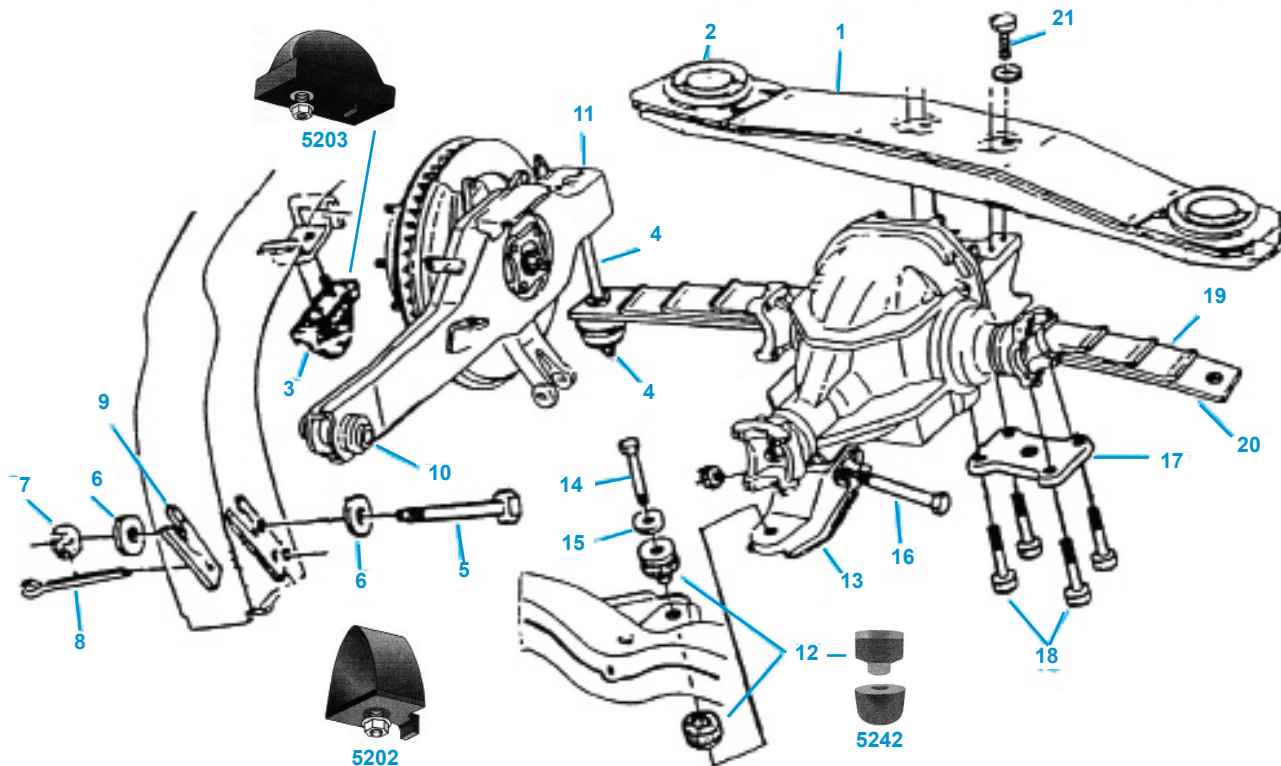

CHECK OUT OUR TRAILING ARM REBUILD SERVICE, PAGE 42

1963-82

REAR WHEEL BEARING SHIM & SPACER KIT

5336	63-82	Rear Wheel Bearing Shim & Spacer Kit Kit Includes: (9) Shims & (2) Spacers	89.95ea
------	-------	---	---------