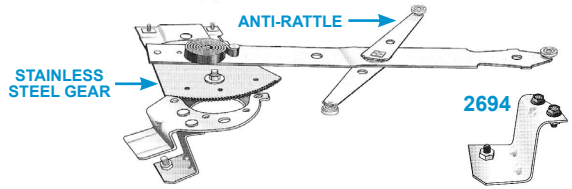

63-82 Half Shafts 195.00ea
Rebuild your Half Shafts with New U-Joints

63-82 Strutrods 45.00ea
Rebuild your Strutrods with New Bushings

See Page 43

65-79 Rear End & Posi-trac 895.00ea
Rebuild Your Rear end with New Bearing Set, GM Posi-trac Kit, New Seals & Gasket, GM Oil & Additive

5080 63-82 A-Arms \$695.00set

65-82 Stainless Steel Calipers CALL
Rebuild Your Calipers with Stainless Steel Sleeves, New Seals, Springs & Pistons
[1-800-421-9644](tel:1-800-421-9644)

68-82 Rebuilt Power Window Regulators 125.00ea
2694 63-82 Power Reinforcement Bracket (Lt/Rt) 15.95ea