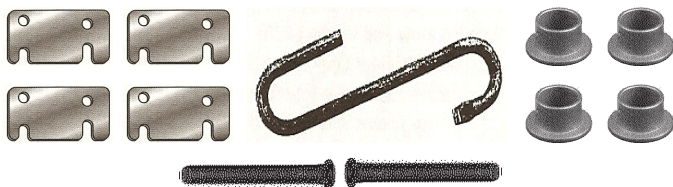

2760	68-82	Power Window Regulator Rebuild Kit	49.00kt
2769	68-79	Manual Window Regulator Rebuild Kit	62.00kt