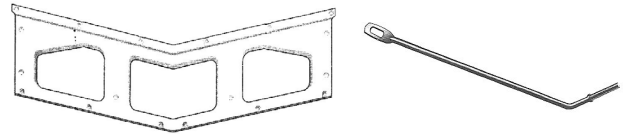

8212	73-79	Front Lower Valance Panel	68.00ea
7001	73-79	Front Support Nose Rod	16.95ea
7002	73-79	LH Lower "L" Shape Valance Retainer	19.00ea
7003	73-79	RH Lower "L" Shape Valance Retainer	19.00ea
7127	73-79	Front Valance Mount Kit	8.50kt
7416	69-82	Outer End Surround Bracket (LH or RH)	12.00ea
7417	69-82	Outer End Surround Bracket Plate	2.50ea