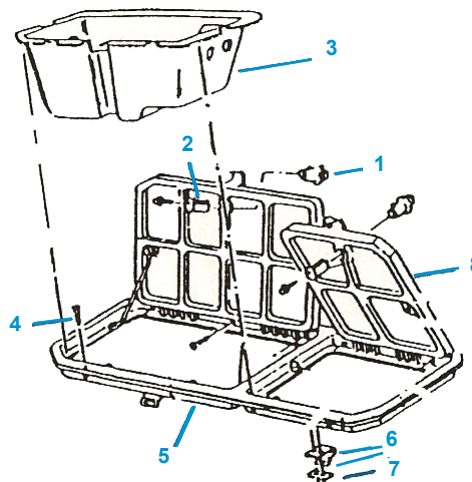

1980-82 REAR COMPARTMENT DOORS AND HARDWARE

5400	68-79	Rear Compartment Vinyl Door Loop Handles (#1)	10.50ea
5401	68-82	Rear Compartment Push Button Locks, Non-Locking (#2)	19.95ea
5402	68-82	Rear Compartment Push Button Lock Retainer (#3)	11.00ea
IN254	68-79	Rear Comp. Door Frame (3 pc) (#4)	85.00st
5403	68-79	Rear Compartment Fiberboard Door Set (3 pc) (#5)	49.00st
5428	68-79	Rear Comp. Fiberboard Cover Tray (#6)	CALL
5404	68-79	Rear Comp. Plastic, Cover Tray (#6)	54.00ea
5406	68-79	Rear Comp. Door Hinge Set (3 pc) (#7)	CALL
5407	68-79	Rear Comp. Stainless Door Hinge Set (3 pc) (#7)	40.00ea
5408	68-79	Battery Compartment Door Seal (#8)	18.00ea
5409	68-82	Rear Comp. Door Bumper Set (6 pc) (#9)	7.50st
IN255	68-79	Rear Compartment Main Frame (#10)	138.00ea
5411	68-76	Rear Compartment Light Switch (#11)	29.00ea
5412	68-79	Rear Comp. Rivet Set (to Mount Hinge) (6 pc) (#12)	5.50st
5413	68-82	Rear Comp. Door Lock Striker (#13)	5.00ea
5414	68-82	Rear Comp. Door Lock Striker Nut (#14)	2.00ea
5415	68-76	Rear Comp. Tray, with Light (#15)	39.00ea
5416	68-79	Rear Comp. Tray, without Light (#15)	39.00ea
5420	68-79	Door Frame Screw Kit (24 pc)	6.50st
5421	68-79	Surround Screw Kit	9.00kt

5401	68-82	Rear Compartment Push Button Locks Non-Locking (#1)	19.95ea
5402	68-82	Rear Compartment Push Button Lock Retainer (#2)	11.00ea
5405	80-82	Rear Comp. Plastic, Cover Tray (#3)	38.00ea
5409	68-82	Rear Comp. Door Bumper Set (6 pc) (#4)	7.50st
5410	80-82	Rear Comp. Main Frame (#5)	85.00ea
5413	68-82	Rear Comp. Door Lock Striker (#6)	5.00ea
5414	68-82	Rear Comp. Door Lock Striker Nut (#7)	2.00ea
5418	80-82	Rear Comp. Door Frame Set (2 pc) (#8)	81.00st
5419	80-82	Surround Screw Kit	3.00st