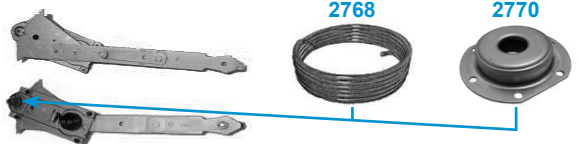

63-82 Half Shafts 195.00ea
Rebuild your Half Shafts with New U-Joints

63-82 Strutrods 45.00ea
Rebuild your Strutrods with New Bushings

See Page 43

65-79 Rear End & Posi-trac 895.00ea
Rebuild Your Rear end with New Bearing Set, GM Posi-trac Kit, New Seals & Gasket, GM Oil & Additive

5080 63-82 A-Arms \$695.00set

65-82 Stainless Steel Calipers CALL
Rebuild Your Calipers with Stainless Steel Sleeves, New Seals, Springs & Pistons
[1-800-421-9644](tel:1-800-421-9644)

68-82 Rebuilt Power Window Regulators 125.00ea
2694 63-82 Power Reinforcement Bracket (Lt/Rt) 15.95ea