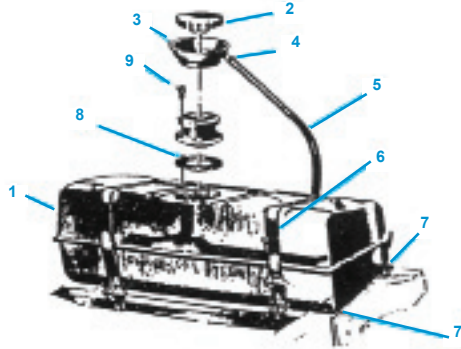

**1963-82
GAS TANKS & HARDWARE**

GT-81	63-70	Gas Tank, No Vent (#1)	208.00ea
GT-82	68-70	Gas Tank, 1 Vent (#1)	208.00ea
GT-83	70-74	Gas Tank, 2 Vent (#1)	208.00ea
GT-84	75-77	Gas Tank	255.00ea
1700	63-69	Venter Gas Cap (#2)	43.00ea
1731	63-69	Vented Locking Gas Cap	49.00ea
1701	70-74	Sealed Gas Cap (#2)	43.00ea
1702	75-77	Gas Cap (#2)	9.00ea
1703	78-81	Gas Cap (#2)	14.99ea
1704	63-67	Gas Tank Neck Rubber Boot (#3)	15.00ea
1705	68-74	Gas Tank Neck Rubber Boot (#3)	15.00ea
1739	75-77	Gas Tank Neck Rubber Boot (#3)	15.00ea
1706	78-82	Gas Tank Neck Rubber Boot (#3)	15.00ea
1712	63-74	Gas Tank Neck Drain Hose (#5)	6.50ea
1713	63-74	Gas Tank Neck Drain Nipple (#4)	3.95ea
1714	63-74	Gas Tank Neck Drain Hose Spring	6.00ea
1715	65-73	Gas Tank Neck Drain Hose Strap	3.50ea
1717	63-67	Gas Tank Strap Reinforcements (#10)	19.00pr
1709R	63-67	Replacement Gas Tank Sending Unit	70.00ea
1710R	68-74	Gas Tank Sending Unit (Replacement)	50.00ea
1698	75-77	Gas Tank Sending Unit	$200.00ea
1735	78-81	Gas Tank Sending Unit	$160.00ea
FL-82	56-81	Fuel Sender Strainer	13.50ea
1718	63-74	Gas Tank Sending Unit Gasket	2.25ea
1719	63-74	Gas Tank Sending Unit Retaining Cam	5.50ea
1711	63-74	Gas Tank Pads (Set) (#7)	9.00st
1716	63-74	Gas Tank Cork Gasket (#8)	5.00ea
1699	63-74	Gas Tank Tip Neck Mounting Bolt (9 pc) (#9)	10.00st

**1963-82
GAS TANK STRAPS**

1707	63-67	Gas Tank Straps (pair) (#6)	28.00pr
1708	68-74	Gas Tank Straps (pair) (#6)	28.00pr
1738	75-77	Gas Tank Straps (pair) (#6)	28.00pr
1737	78-82	Gas Tank Straps (pair) (#6)	28.00pr

FL-82

FL-80	70-82	Molded "S" Hose with Clamps	12.00ea
FL-81	68-82	Molded Vapor Return "S" Hose w/ Clamps	10.00ea
FL-82	56-81	Fuel Sender Strainer	13.50ea

**1963-81
BRAKE & FUEL LINE CLAMP SETS**

BL-50	63-65	Clamp Set	28.00ea
BL-51	66	Clamp Set	21.00ea
BL-52	67	Clamp Set	21.00ea
BL-53	68	Clamp Set	21.00ea
BL-54	69-72	Clamp Set	28.00ea
BL-55	73	Clamp Set	28.00ea
BL-56	74-81	Clamp Set	28.00ea

**1963-82
FUEL LINES: PUMP TO CARBURETOR**