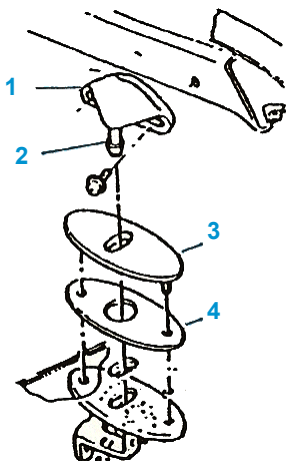

1968-75 CONVERTIBLE REAR HARDWARE

IN364	69-75	Convertible Top Rear Pin (#1) Chrome Housing	59.00ea
TM100	68	Convertible Top Rear Locking Pin (#2)	20.00ea
TM101	69-75	Convertible Top Rear Locking Pin (#2)	9.00ea
IN367	68-75	Convertible Deck Lid Latch (3) Chrome Cover	22.25ea
WS201	68-75	Convertible Deck Lid Latch Gasket (#4)	4.00pr
IN360	63-75	Convertible Deck Lid Spring	10.95ea

1956-75 CONVERTIBLE TOPS, PADS, STRAPS

AT420	56-58	Conv. Top Kit - Black, White, Beige	415.00kt
AT421	59	Convertible Top Kit - Black or White	415.00kt
AT422	60-61	Convertible Top Kit - Black or White	415.00kt
AT423	62	Convertible Top Kit - Black or White	415.00kt
AT424	63-67	Convertible Top Kit - Black, White, Tan	395.00kt
AT425	68-69	Convertible Top Kit - Black or White	329.00kt
AT426	70-75	Convertible Top Kit - Black or White	329.00kt
AT432	86-93	Convertible Top Kit - Original Stayfast	600.00kt
AT427	56-57	Top Pads (set)	45.00st
AT428	58-75	Top Pads (set)	81.99st
TS35	63-75	Original Tack Strip (set)	57.99st
AT429	56-75	Straps (set)	12.00st
TM300	68-75	Hardtop S.S. Front Molding	95.00ea

Top Kit Includes: Original Sewn Top, Pads, Straps, Wire-on, & Chrome Tips. SPECIFY Year & Color

AT430	63-67	Hardtop Rear Deck Plug	4.75ea
AT431	63-67	Rear Deck Plug Bezel	7.00ea

B500	63-67	Front Top Guide Pin Bushings	6.00pr
B501	68-82	Front Top Guide Pin Bushings	6.95pr

TM100	68	Convertible Top Rear Locking Pin	20.00ea
TM101	69-75	Convertible Top Rear Locking Pin	9.00ea

TM200	63-75	Hardtop Side Mounting Bolts (#1)	6.95ea
TM201	63-75	Hardtop Side Mounting Retainer (#2)	6.00ea
TM202	63-75	Hardtop Side Mounting Retainer Nut (#3)	.75ea
TM300	68-75	Hardtop S.S. Front Molding	95.00ea