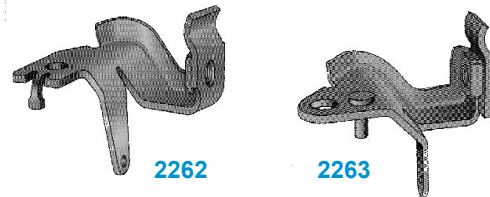

2262	69-72	Accelerator Cable Bracket Holley Carb.	29.95ea
2263	69-73	Accelerator Cable Bracket Q-Jet Carb.	29.95ea
2271	75-77	Accelerator Cable Support Bracket	29.95ea
2279	77	Cruise Control Cable Bracket	6.95ea
2277	78-81	Accelerator Cable Support Bracket	29.95ea
2273	63-73	Accelerator Cable Clamp & Bolt	10.00st