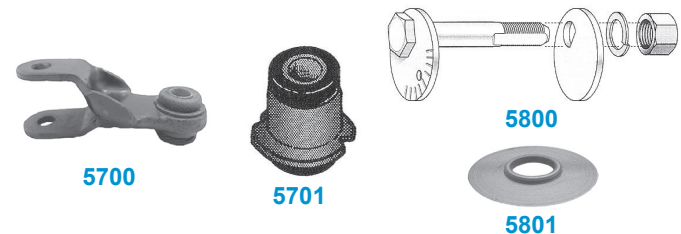

5700	84-96	Rear Sway Bar Link with Bushing	25.00ea
5701	84-96	Rear Sway Bar Link Bushing	5.50ea
5800	84-96	Rear Camber Bolt Kit	19.95kit
5801	84-89	Rear Strut Rod Cap	2.00ea