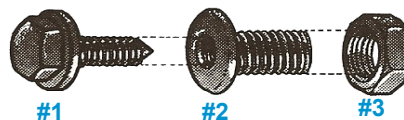

TM101

TM100	68	Convertible Top Rear Locking Pin	20.00ea
TM101	69-75	Convertible Top Rear Locking Pin	9.00ea

#1

#2

#3

TM200	63-75	Hardtop Side Mounting Bolts (#1)	6.95ea
TM201	63-75	Hardtop Side Mounting Retainer (#2)	6.00ea
TM202	63-75	Hardtop Side Mounting Retainer Nut (#3)	.75ea
TM300	68-75	Hardtop S.S. Front Molding	95.00ea