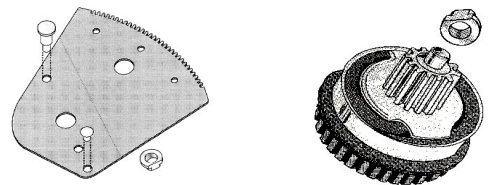

2685S	68-82	Power Window Replacement Gear S.S.	30.00ea
2693	68-82	Power Window Motor Gear	29.00ea
2687	63-67	Power Window Replacement Gear	35.00ea
2699	63-67	Manual Window Replacement Gear	30.00ea
2763	68-79	Manual Window Regulator Gear	30.00ea
2761	68-79	Manual Window Crank Bushing	10.00ea