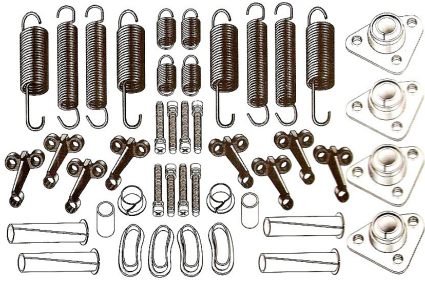

2123	68-82	Headlight Bezel (Left)	59.00ea
2124	68-82	Headlight Bezel (Right)	59.00ea
2167	68-82	Headlight Bezel Screw Set	7.00st

2856	68-82	Headlight Rebuild Kit	83.00kt
2141	68-82	Headlight Actuator Link Spring, S.S. thin	3.50ea
2142	68-82	Headlight Actuator Link Spring, S.S. fat	3.50ea
2011	63-82	Headlight Adjuster Spring, S.S.	1.50ea
2125	68-82	Headlight Bearing	6.00ea