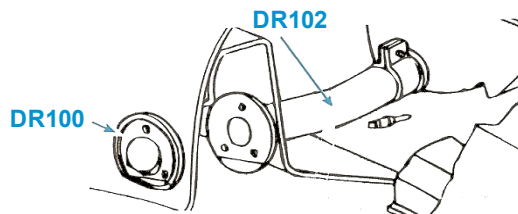

1968-76 DRAIN TUBES

DR100	68-70	Convertible Rear Drain Tube Shields	50.95ea
DR101	68-75	Coupe Rear Drain Tube Shields	50.95ea
DR102	69-76	Rear Drain Tube without air	16.00ea