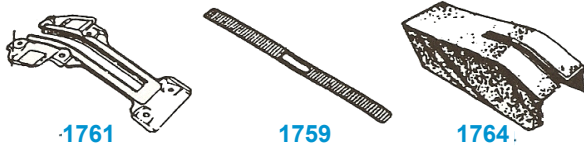

1967-82 EMERGENCY BRAKE CONSOLES

1763	67	Emergency Brake Console	190.00ea
1767	67	Front Parking Brake Console Reinf.	48.00ea
1768	67	Rear Parking Brake Console Reinf.	80.00ea
1756	68	Emergency Brake Console	55.00ea
1764	69-76	Emergency Brake Console (Replmt)	40.00ea
1765	69-76	Emergency Brake Console, with PW	50.00ea
1758	77-82	Emergency Brake Console, Paint To Match, Call with Color	Call
1759	68-76	Emergency Brake Console Black Plastic Slider	5.00ea
1760	68-76	Emergency Brake Console Front Clip	19.95ea
1761	68-76	Emergency Brake Console Chrome Ring	29.95ea
1762	68-76	Emergency Brake Console Rear Reinforcement	22.95ea