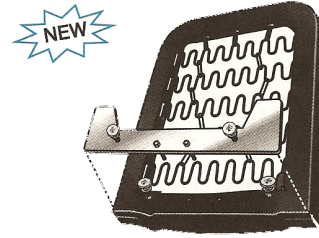

1972-73 SEAT BELTS

Retractable Lap Belts with 7.5 Metal Buckles

SB233	72-73	Seat Belts, Replacement - Black	329.00pr
SB234	72-73	Seat Belts, Replacement - Red	329.00pr
SB236	72-73	Seat Belts, Replacement - Saddle	329.00pr

(Colors also available: Dark Blue, Silver & Maroon)

1972-73 SEAT BELTS

Dual Retractor OEM Style with 7.5 Metal Buckles

SB239	72-73	Seat Belts, Replacement - Black	359.00pr
SB240	72-73	Seat Belts, Replacement - Red	359.00pr
SB242	72-73	Seat Belts, Replacement - Saddle	359.00pr

(Colors also available: Dark Blue, Silver & Maroon)

1974-77 SEAT BELTS

Dual Retractor OEM Style with 8.5 Metal Buckles

SB301	74-77	Seat Belts, Replacement - Black	359.00pr
SB302	74-77	Seat Belts, Replacement - Red	359.00pr
SB304	74-77	Seat Belts, Replacement - Saddle	359.00pr

(Colors also available: Dark Blue, Silver & Maroon)

1978-82 SEAT BELTS

Single Retractor OEM Style with 8.5 Metal Buckles

SB307	78-82	Seat Belts, Replacement - Black	269.00pr
SB308	78-82	Seat Belts, Replacement - Red	269.00pr
SB309	78-82	Seat Belts, Replacement - Saddle	269.00pr

(Colors also available: Dark Blue, Silver & Maroon)

FOR MORE SEATBELTS, CHECK OUT OUR WEBSITES:
www.bairscorvette.com

1970-78 REAR LOWER SEAT REPAIR

YOGI RECOMMENDS!

SR7078	70-78	Rear Lower Seat Repair	19.00ea
		<i>Adjustment bolts not included</i>	
SR7078K	70-78	Seat Repair Kit	35.00kt
		<i>Includes: one metal reinforcement, two seat adjusting bolts with rubber, & two chrome seat back bolts</i>	
SF210	63-78	Seat Frame "S" Spring	9.00ea

1967-78 SEAT TRACK REPAIR

SR100	67	Front Mounting Bracket with Hardware			17.00ea
SR101	67	Rear Mounting Bracket with Hardware			17.00ea
		(Fits Left Inner or Right Outer)			
SR102	67	Rear Mounting Bracket with Hardware			17.00ea
		(Fits Left Outer or Right Inner)			
SR200	68-78	Front Mounting Bracket with Hardware			25.00ea
SR201	68-72	Rear Mounting Bracket with Hardware			20.00ea
SR202	73-74	Rear Mounting Bracket with Hardware			20.00ea