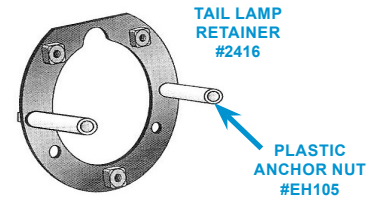

2416	75-79	Tail Lamp Retainer(w/bolts & plastic ach)	9.50ea
EH105	75-82	Tail Lamp Plastic Anchor Nut	3.95ea