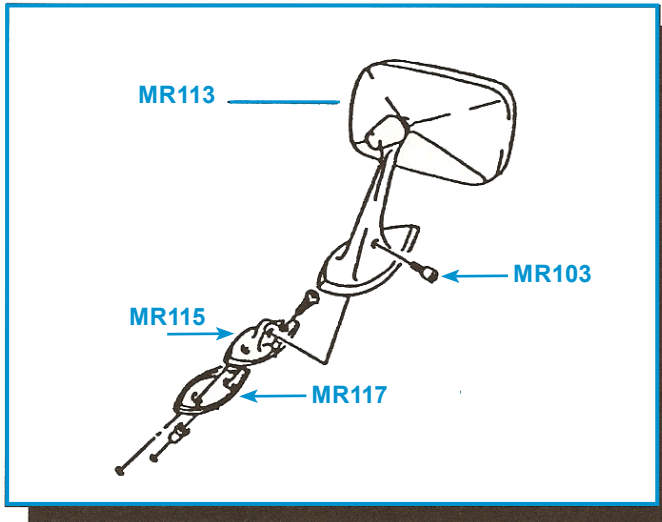

T104

T105

T106

T104	63-65	Oil Cap, Chrome	10.00ea
T105	66-68	Oil Cap - Low HP, Black	29.00ea
T106	66-68	Oil Cap - High HP, Chrome	29.00ea

1953-82 MIRRORS & HARDWARE

1977-82 SPORT MIRRORS & HARDWARE

MR100	53-62	Guide Y-50 Outside Mirror with Hardware	89.00ea
MR101	53-62	Outside Replacement Mirror	52.00ea
MR102	53-62	Outside Mirror Mounting Kit	10.25kt
MR103	53-62	Outside Mirror Screw	3.00ea
MR104	58-62	Inside Replacement Mirror	44.75ea
MR105	58-62	Inside Mirror Support	59.00ea
MR106	63-67	Outside Bowtie Kit	75.00kt
MR102	63-67	Outside Mirror Mounting Kit	10.25kt
MR103	63-67	Outside Mirror Screw	3.00ea
MR109	63-67	Outside Mounting Gasket	4.00ea
MR110	63-67	Outside Mirror Reinforcement Plate	14.00ea
MR132B	63-66	Inside Mirror Chrome Support	65.00ea
MR135	63-66	Inside Mirror, without Day/Night	36.00ea
MR132	63-67	Inside Mirror, with Day/Night	55.00ea
MR112	68-74	Outside Mirror - Small Head (Left)	50.00ea
MR114	68-74	Outside Mirror - Small Head (Right)	53.00ea
MR136	68-74	Outside Mirror Set (Left & Right)	100.00st
MR113	75-79	Outside Mirror (Left)	58.00ea
MR134	75-79	Outside Mirror (Right)	50.00ea
MR137	75-79	Outside Mirror Set (Left & Right)	100.00st
MR115	68-79	Outside Mirror Bracket (Left)	8.95ea
MR116	68-79	Outside Mirror Bracket (Right)	10.00ea
MR117	68-79	Outside Mirror Gasket	2.95ea
MR103	68-79	Outside Mirror Screw	3.00ea
MR118	77-80	Outside Sport Mirror - Remote (Left)	CALL
MR119	77-80	Outside Sport Mirror - Manual (Right)	CALL
MR120	79-82	Outside Sport Mirror - Remote (Right)	CALL
MR121	81-82	Outside Sport Mirror - Electric (Left)	CALL
MR122	81-82	Outside Sport Mirror - Electric (Right)	CALL
MR123	77-82	Sport Mirror Mount Gasket	6.25ea
MR124	77-82	Sport Mirror Bezel on Door Panel	43.00ea
MR125	77-82	Sport Mirror Bezel Retainer Plate	8.00ea
MR133	68-71	Inside Day/Night Mirror	49.00ea
MR111	72-73	Inside Mirror Day/Night	39.00ea
MR126	68-76	Inside Mirror Ball Stud	24.95ea
MR127	68-76	Inside Mirror Ball Stud Retainer	35.00ea
MR128	74-76	Inside Mirror	55.00ea
MR129	68-76	Inside Mirror Bracket - Coupe	32.00ea
MR130	68-75	Inside Mirror Bracket - Convertible	90.00ea
MR131	77-82	Inside Mirror	32.00ea