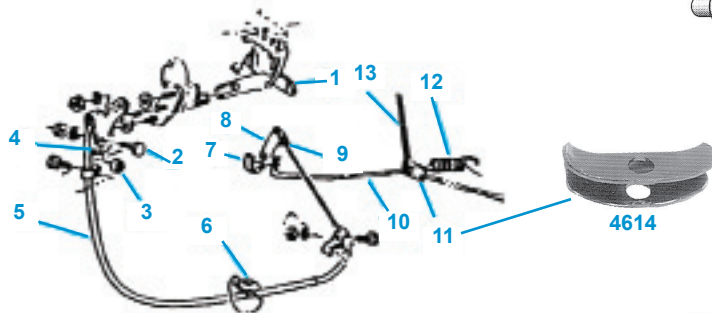

**1963-66
PARKING BRAKE**

4600	63	Parking Brake Handle (#1)	48.00ea
4601	64-66	Parking Brake Handle (#1)	48.00ea
4602	64-66	Parking Brake Pulley Bolt with Nut & Washer (#2)	3.75ea
4603	64-66	Parking Brake Pulley Bearing (#3)	7.50ea
4604	64-66	Parking Brake Pulley (#4)	18.50ea
4605	63	Front Parking Brake Cable (Stainless)	CALL
4606	64-66	Front Parking Brake Cable (#5)	42.00ea
4607	64-66	Front Brake Cable Clamp (#6)	2.75ea
4608	64-66	Parking Brake Lever Pivot Bolt w/nut (#7)	4.00ea
4609	64-66	Parking Brake Lever Pivot Bushing	6.75ea
4610	63	Parking Brake Lever (#8)	23.00ea
4611	64-66	Parking Brake Lever (#8)	21.00ea
4612	63-66	Front Clip Clevis, Clevis Pin w/ Clip (#9)	14.00kt
4613	64-66	Parking Brake Rod (#10)	52.95ea
4614	64-66	Parking Brake Equalizer (#11)	5.95ea
4615	64-66	Parking Brake Cable Spring S.S. (#12)	6.50ea
4616	63	LH Rear Parking Brake Cable	42.00ea
4617	63	RH Rear Parking Brake Cable	55.00ea
4618	64-65	LH Rear Parking Brake Cable w/ Drum	42.00ea
4619	64-65	RH Rear Parking Brake Cable w/ Drum	42.00ea
4621	65-82	Rear Parking Brake Cable OEM Style	49.00ea
4621B	65-82	Dust Boot, Rear Parking Brake Cable	10.00ea