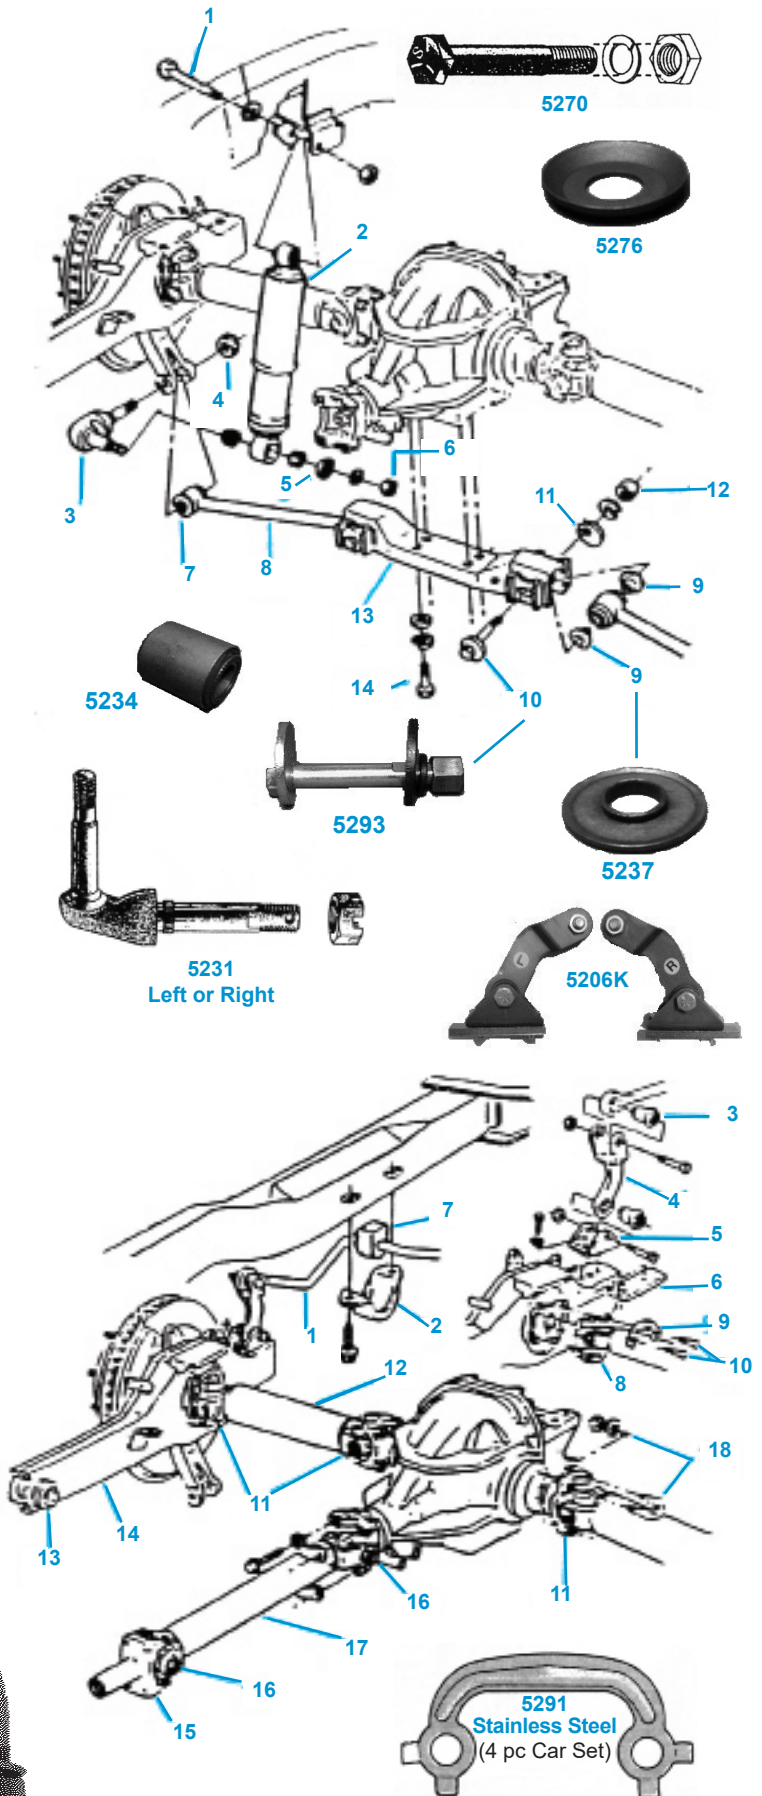

5281

5291 Stainless Steel (4 pc Car Set)

ALL TRAILING ARMS MADE IN USA