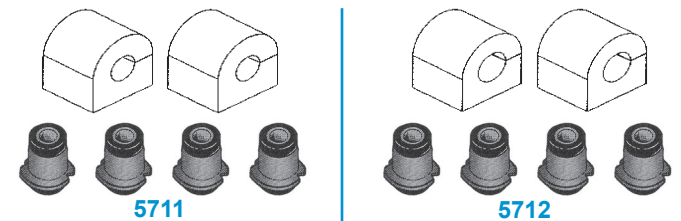

5711	84-96	Rear Sway Bar Bushing Kit (19mm) Kit Includes: (2) 19mm Rubber Bushings to Frame and (4) Sway Bar Link Bushings	32.00kit
5712	84-96	Rear Sway Bar Bushing Kit (24mm) Kit Includes: (2) 24mm Rubber Bushings to Frame and (4) Sway Bar Link Bushings	32.00kit
5704	84-96	Rear Sway Bar Bushing (19mm)	8.50ea
5705	84-96	Rear Sway Bar Bushing (24mm)	8.50ea
5706	84-96	Rear Sway Bar Bracket	11.00ea