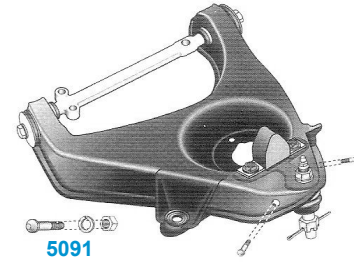

Major Kit Includes: (2) Tie Rod Tubes, (4) Clamps, (1) Kit 5084: 42 pc Mounting Hardware Kit, & (1) 5072 Deluxe Kit

1963-82

NEWSTYLELOWERBALLJOINTTHREADEDRIVETS

GET THE LOOK OF ORIGINAL-STYLE RIVETS THE EASY WAY!
(Made in the USA)