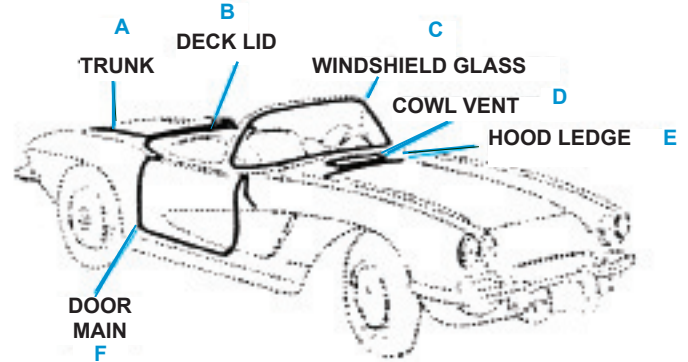

**1956-62
WEATHER STRIPS**

2654	56-62	Door Handle Gaskets (Car Set)	4.00st
WS118	56-62	Door Jam Light Switch Gasket	1.50pr
WS119	56-62	Door Window Cap Bumpers	10.00st
WS120	56-62	Rear Run Liners	7.00ea
WS121	56-59E	Auxiliary Weatherstrip (Before 6300)	25.00ea
WS122	59L-62	Auxiliary Weatherstrip	25.00ea
WS123	56-62	Window Seals Inner & Outer (Unbent, 4 per car)	6.00ea
WS125	59-60	Door Main Weatherstrip (F)	56.00ea
WS126	61-62	Door Main Weatherstrip (No Clips) (F)	70.00ea
WS127	56-62	Auxiliary Weatherstrip Clips (4 req'd)	.50ea
WS128	56-62	Front Window Runs	13.00ea
WS129	56-62	Windshield Weatherstrip (C)	39.00ea
WS130	56-57	Hood Ledge Weatherstrip (E)	10.50ea
WS131	58-62	Hood Ledge Weatherstrip (E)	10.50ea
WS132	56-58	Trunk Weatherstrip (A)	21.00ea
WS133	59-62	Trunk Weatherstrip (A)	21.00ea
WS134	56-62	Cowl Vent Weatherstrip (D)	11.25ea
WS135	56-58	Deck Lid Weatherstrip (B)	13.50ea
WS136	59-62	Deck Lid Weatherstrip (B)	13.50ea