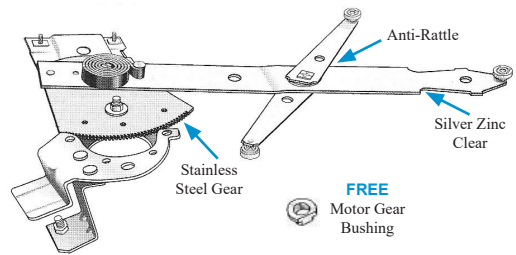

2684	68-82	NEW Power Window Regulator (Specify Left or Right)	185.00ea