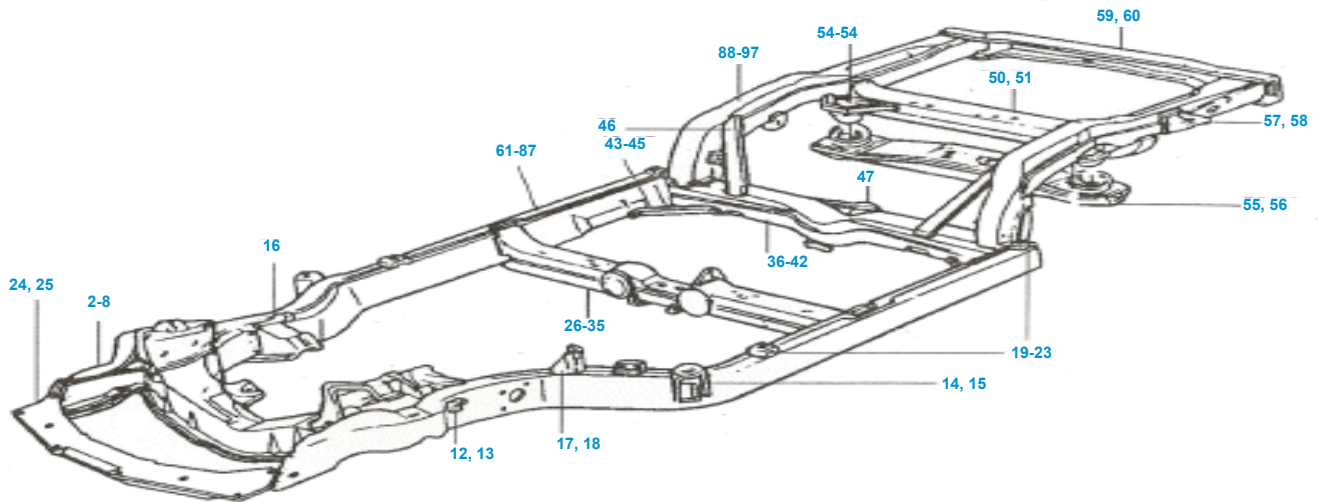

**1963-82
FRONT FRAME HORNS**

FS1	63-67	Frame Horn Shims	1.50ea
FS2L	63-67	LH Front Frame Horn - Inner (#2)	68.00ea
FS2R	63-67	RH Front Frame Horn - Inner (#2)	68.00ea
FS3L	63-67	LH Front Frame Horn - Outer (#3)	68.00ea
FS3R	63-67	RH Front Frame Horn - Outer (#3)	68.00ea
FS4L	68	LH Front Frame Horn - Inner (#4)	69.00ea
FS4R	68	RH Front Frame Horn - Inner (#4)	69.00ea
FS5L	68	LH Front Frame Horn - Outer (#5)	69.00ea
FS5R	68	RH Front Frame Horn - Outer (#5)	69.00ea
FS6L	69-72	LH Front Frame Horn - Inner (#6)	69.00ea
FS6R	69-72	RH Front Frame Horn - Inner (#6)	69.00ea
FS7L	73-82	LH Front Frame Horn - Inner (#7)	89.00ea
FS7R	73-82	RH Front Frame Horn - Inner (#7)	89.00ea

**1963-82
MOUNTS**

FS9	63-82	Lower Belly Pan	179.00ea
FS10L	63-82	LH Lower Control Arm Mount (Upper)	78.00ea
FS10R	63-82	RH Lower Control Arm Mount (Upper)	78.00ea
FS11L	63-82	LH Lower Control Arm Mount (Lower)	40.00ea
FS11R	63-82	RH Lower Control Arm Mount (Lower)	40.00ea
5222C	63-82	T-Arm & Frame Hose Bracket	10.00ea
FS14L	63	LH #1 Body Frame Mount (#14)	65.00ea
FS14R	63	RH #1 Body Frame Mount (#14)	65.00ea
FS15L	64-82	LH #1 Body Frame Mount (#15)	59.00ea
FS15R	64-82	RH #1 Body Frame Mount (#15)	59.00ea
FS16L	63-82	LH Motor Mount (#16)	109.00ea
FS16R	63-82	RH Motor Mount (#16)	109.00ea
1512	63-79	Frame Bracket for Clutch Lever (#17)	19.00ea
1513	80-81	Frame Bracket for Clutch Lever (#17)	19.00ea
FS19L	63-64E	LH Frame Cage Nut Body Mount (#19)	42.00ea
FS19R	63-64E	RH Frame Cage Nut Body Mount (#19)	42.00ea
FS20L	63-64E	LH Frame Cage Nut Body Mount (#19)	42.00ea
FS20R	63-64E	RH Frame Cage Nut Body Mount (#19)	42.00ea
FS21L	64-67	LH Frame Cage Nut Body Mount (#19)	32.00ea
FS21R	64-67	RH Frame Cage Nut Body Mount (#19)	32.00ea
FS22	68-74E	Frame Cage Nut Body Mount (#19)	27.00ea
FS23L	74L-82	LH Frame Cage Body Mount (#19)	34.95ea
FS24R	74L-82	RH Frame Cage Body Mount (#19)	34.95ea