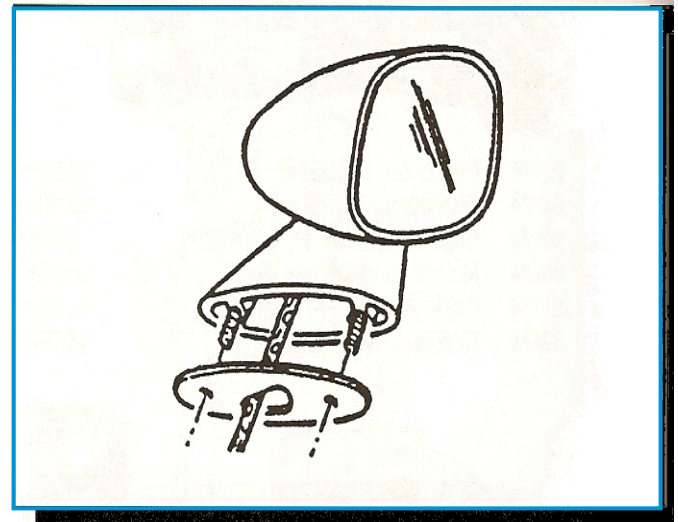

T104

T105

T106

T104	63-65	Oil Cap, Chrome	10.00ea
T105	66-68	Oil Cap - Low HP, Black	29.00ea
T106	66-68	Oil Cap - High HP, Chrome	29.00ea

1953-82 MIRRORS & HARDWARE

1977-82 SPORT MIRRORS & HARDWARE

MR100	53-62	Guide Y-50 Outside Mirror with Hardware	89.00ea
MR101	53-62	Outside Replacement Mirror	52.00ea
MR102	53-62	Outside Mirror Mounting Kit	10.25kt
MR103	53-62	Outside Mirror Screw	3.00ea
MR104	58-62	Inside Replacement Mirror	44.75ea
MR105	58-62	Inside Mirror Support	59.00ea
MR106	63-67	Outside Bowtie Kit	75.00kt
MR102	63-67	Outside Mirror Mounting Kit	10.25kt
MR103	63-67	Outside Mirror Screw	3.00ea
MR109	63-67	Outside Mounting Gasket	4.00ea
MR110	63-67	Outside Mirror Reinforcement Plate	14.00ea
MR132B	63-66	Inside Mirror Chrome Support	65.00ea
MR135	63-66	Inside Mirror, without Day/Night	36.00ea
MR132	63-67	Inside Mirror, with Day/Night	55.00ea
MR112	68-74	Outside Mirror - Small Head (Left)	50.00ea
MR114	68-74	Outside Mirror - Small Head (Right)	53.00ea
MR136	68-74	Outside Mirror Set (Left & Right)	100.00st
MR113	75-79	Outside Mirror (Left)	58.00ea
MR134	75-79	Outside Mirror (Right)	50.00ea
MR137	75-79	Outside Mirror Set (Left & Right)	100.00st
MR115	68-79	Outside Mirror Bracket (Left)	8.95ea
MR116	68-79	Outside Mirror Bracket (Right)	10.00ea
MR117	68-79	Outside Mirror Gasket	2.95ea
MR103	68-79	Outside Mirror Screw	3.00ea
MR118	77-80	Outside Sport Mirror - Remote (Left)	CALL
MR119	77-80	Outside Sport Mirror - Manual (Right)	CALL
MR120	79-82	Outside Sport Mirror - Remote (Right)	CALL
MR121	81-82	Outside Sport Mirror - Electric (Left)	CALL
MR122	81-82	Outside Sport Mirror - Electric (Right)	CALL
MR123	77-82	Sport Mirror Mount Gasket	6.25ea
MR124	77-82	Sport Mirror Bezel on Door Panel	43.00ea
MR125	77-82	Sport Mirror Bezel Retainer Plate	8.00ea
MR133	68-71	Inside Day/Night Mirror	49.00ea
MR111	72-73	Inside Mirror Day/Night	39.00ea
MR126	68-76	Inside Mirror Ball Stud	24.95ea
MR127	68-76	Inside Mirror Ball Stud Retainer	35.00ea
MR128	74-76	Inside Mirror	55.00ea
MR129	68-76	Inside Mirror Bracket - Coupe	32.00ea
MR130	68-75	Inside Mirror Bracket - Convertible	90.00ea
MR131	77-82	Inside Mirror	32.00ea