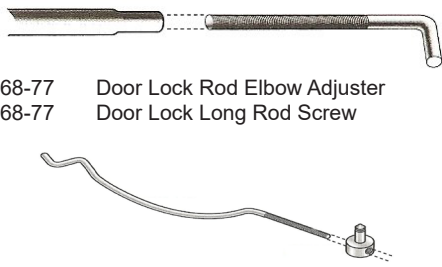

Part # Year Description Price

2754 68-77 Door Lock Rod Elbow Adjuster 5.00ea
 2764 68-77 Door Lock Long Rod Screw 5.00ea

2736 69-82 Outside Door Handle Open Rod with Clevis (Specify Left or Right) 16.95ea
 2738 69-82 Outside Door Handle Open Rod Clevis 4.95ea