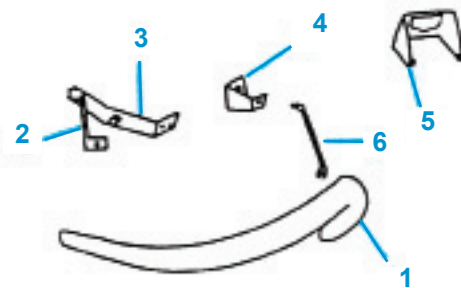

1963-67 REAR BUMPER

8085	63-67	Rear Bumper (Left or Right) (#1)	CALL
8086	63-67	Outer Brace (Left) (#2)	24.00ea
8087	63-67	Outer Brace (Right) (#2)	32.00ea
8088	63-67	Inner Brace (Left) (#3)	32.00ea
8089	63-67	Inner Brace (Right) (#3)	32.00ea
8090	63-67	Center Brace (Left) (#4)	24.00ea
8091	63-67	Center Brace (Right) (#4)	24.00ea
8092	63-67	Center Support Rod (each) (#6)	19.00ea
8093	63-67	License Plate Bezel (#5)	125.00ea
8094	63-67	Rear Bumper Bolt Kit	15.00kt
8095	63-67	Rear Bumper Shim	5.00ea
8096	63-67	Rear Bumper Bracket Kit (8pc + Bolts)	215.00ea

PRICES SUBJECT TO CHANGE
Not Responsible for Typographical Errors

FOR PARTS LISTED AS "CALL" OR "DISC", PLEASE CALL 814-683-4223

OUR HOURS (ET):
Monday through Friday
8:00AM - 5:00PM
Saturdays by Appointment

Check out our website
for more product photos
and current pricing.
www.bairscorvette.com