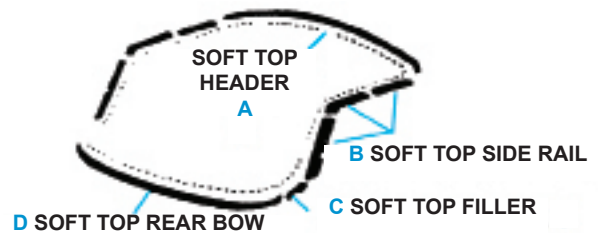

**1956-62
CONVERTIBLE TOP WEATHER STRIPS**

WS100	56-58	Weatherstrip Kit (11 pc)	197.00kt
WS101	59-60	Weatherstrip Kit (12 pc)	223.00kt
WS102	61-62	Weatherstrip Kit (12 pc)	231.00kt
WS103	56-62	Header Weather strip (A)	30.00ea
WS104	56-62	Header End Wedges	11.00ea
WS105	56-62	Side Rail Weather strip (6 pc) (B)	102.00kt
WS106	56-62	Side Rail Retainer (6 pc) (B)	26.00kt
WS107	56-60	Rear Lower Filler Weather strip (C)	25.00ea
WS108	61-62	Rear Lower Filler Weather strip (C)	28.00ea
WS110	59-60	Rear Bow Weather strip (D)	39.00ea
WS111	61-62	Rear Bow Weather strip (D)	32.00ea
WS112	56-62	Top Storage Compartment W/S (Specify Year)	11.00ea
WS113	56-62	Top Cover Latch Bumper	4.00ea

WS230		Weather strip Adhesive	13.50ea