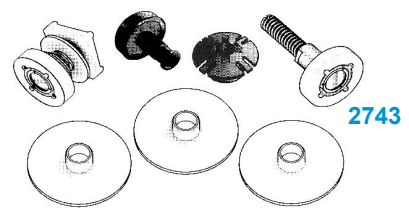

2743	68-77	Side Window Track Lift Kit	45.00kt
2744	78-82	Side Window Track Lift Kit	49.00kt