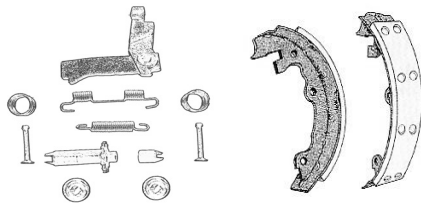

5285	65-82	Parking Brake Hardware Kit	59.00kt
5286	65-82	Parking Brake Shoes	50.00st
5366	65-82	Parking Brake Anchor Block	12.00ea
4655	68-82	Rear Parking Brake Cable Bracket	7.00ea
4614	64-82	Parking Brake Equalizer	5.95ea
4657	65-82	Parking Brake Shoe Hold Down Plate	2.75ea
4654	63-82	Parking Brake Cable Clip S.S.	1.00ea
CL104	53-82	Brake Hose Clip	1.00ea