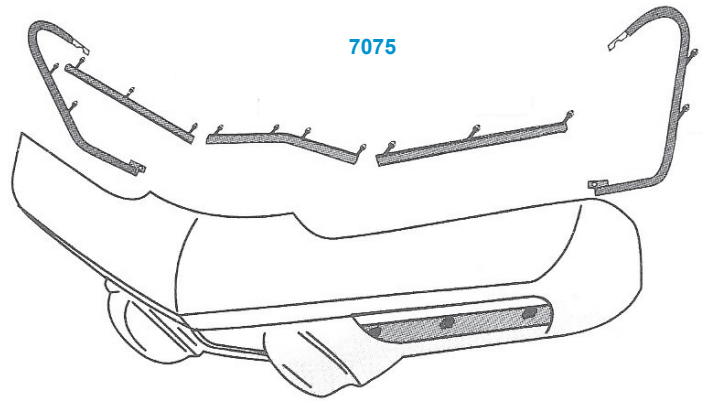

1973-82

TRUE FLEX FRONT BUMPERS

7155	73-74	Front Bumper, True Flex Fiberglass	495.00ea
7156	75-79	Front Bumper, True Flex Fiberglass	495.00ea
7157	80-82	Front Bumper, True Flex Fiberglass	575.00ea

1974-82

TRUE FLEX REAR BUMPERS

7083	74	Rear Bumper, True Flex Fiberglass	520.00ea
7084	75	Rear Bumper, True Flex Fiberglass	520.00ea
7129	76	Rear Bumper First Design, True Flex Fiberglass	520.00ea
7085	76-79	Rear Bumper, True Flex Fiberglass	520.00ea
7086	80-82	Rear Bumper, True Flex Fiberglass (Replica of Stock 80-82 Bumper fits 74-82)	520.00ea