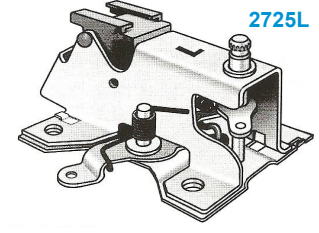

2725L	68-77	LH Inside Door Opening & Lock Control Mechanism	75.00ea
2725R	68-77	RH Inside Door Opening & Lock Control Mechanism	75.00ea

2726	68-77	Lower Door Lock Rod	20.00ea
2729	68-77	Upper Door Lock Rod	20.00ea
2727	68-77	Door Opening Control Rod (23" long)	29.00ea
2764	68-77	Door Locking Rod Screw	5.00ea
2755	68-77	Door Lock Rod Anti-Rattle Grommet	3.95ea
2759	68-77	Door Rod Anti-Rattle Block	2.95ea