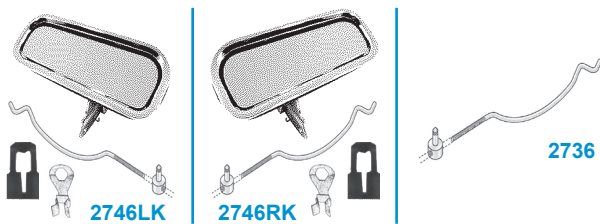

Kit Includes: 2701L, 2701R, & WS214

2746LK	69-82	LH Outside Door Handle w/ Rod & Clips	49.00kt
2746RK	69-82	RH Outside Door Handle w/ Rod & Clips	49.00kt
2736	69-82	Outside Door Handle Rod w/ Clevis	16.95kt