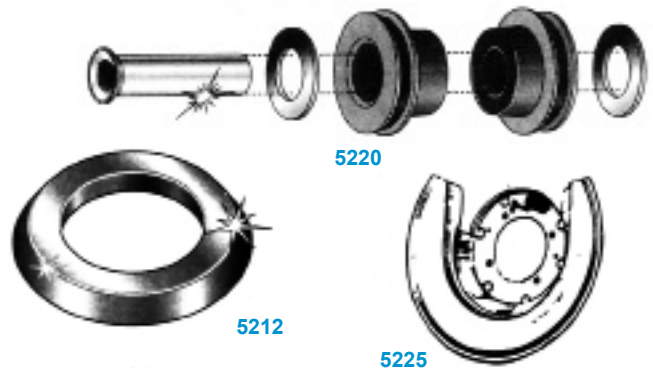

5209	63-82	Rear Spindle Nut (#1)	3.15ea
5210	63-82	Rear Spindle Washer (#2)	5.60ea
5211	63-79	Rear Spindle Flange (#3)	85.00ea
5362	80-81	Rear Spindle Flange Auto (#3)	89.95ea
5363	80-82	Rear Spindle Flange 4 spd & All 82 (#3)	89.95ea
5212	63-82	Rear Flange Deflector (#4)	2.75ea
5213	63-82	Rear Inner Bearing Shield (#5)	4.00ea
5214	63-82	Rear Inner Seal (#6)	8.50ea
5215	63-82	Rear Spindle Inner Bearing (#7)	16.00ea
5216	63-82	Rear Wheel Spindle Shims (#8) Specify Thickness: (.097 - .145)	7.00ea
5323	63-82	Trailing Arm Bolts, SS Shim Kit & Cotter Key Kit	65.00kt
Kit Includes: (2) T-Arm Bolts, SS Shim Kit, & (2) S.S. Cotter Keys			
5218K	63-82	Rear Trailing Arm Bolt Kit (#9, 10 & 16)	8.00kt
5220	63-82	Rear Trailing Arm Bushing Kit (#11/#13)	24.00kt
Kit Includes: (2) Bushings, (2) Washers, (1) Sleeve			
5340	63-82	Trailing Arm Polyurethane Bushing Kit	55.00kt
Kit Includes: (2) Bushings, (2) Washers, (1) Sleeve			
5220A	63-82	Rear Trailing Arm Bushing (#12)	8.50ea
5221	63-82	Rear Trailing Arm Shims - Steel (#14) Please Specify: 1/4", 1/8", or 1/32"	2.50ea
5221K	63-82	Rear Trailing Arm Shim Kit - Steel	35.00kt
Kit includes: (4) 1/4", (4) 1/8", (8) 1/32" Shims			
5273	63-82	Rear Trailing Arm Shims - S.S. (#14) Please Specify: 1/4", 1/8", or 1/32"	3.95ea
5273K	63-83	Rear Trailing Arm Shim Kit - S.S.	49.00kt
Kit includes: (4) 1/4", (4) 1/8", (8) 1/32" Shims			
5272	63-69	Shim Kit (Original Style) (#14)	64.00kt
5257	63-82	Trailing Arm Shim Cotter Key, S.S. (#15)	1.50ea
5304	63-64	Rear Trailing Arm (LH/RH) (#17) USA	189.00ea
5222	65-82	Rear Trailing Arm (LH/RH) (#17) USA	189.00ea
5284	63-82	Rear Off-set Trailing Arms (pair) (#17)	729.99pr
5223	63-82	Trailing Arm Bearing Support (#18) (Left or Right) (Matching Date Casting Available)	159.99ea
5224	65-82	Rear Caliper Bracket (LH/RH) (#19)	69.99ea
5225S	65-75	Rear Backing Shield - Silver Zinc (#20) (Please specify Left or Right)	32.00ea
5225G	76-82	Rear Backing Shield - Gold (#20) (Please specify Left or Right)	32.00ea
5226	63-82	Rear Bearing Spacer (#21)	14.95ea
5227	63-82	Rear Wheel Outer Bearing (#22)	15.00ea
5228	63-82	Rear Wheel Outer Seal (#23)	10.00ea
5229	63-64	NEW Rear Spindle (#24), USA Made	169.00ea
5230	65-82	NEW Rear Spindle (#24), USA Made	189.00ea
WH749	63-64	Wheel Stud	2.50ea
WH750	65-82	Wheel Stud	1.50ea
WH751	65-70	Wheel Studs, Front & Rear with "TR" Markings (5 pc set)	7.50st
5302	65-82	Trailing Arm Stud	1.75ea
5335	63-82	Rear Rotor (#25) Imported	69.00ea
RR05	65-82	Rotor Rivets (5 pc set) (#26)	5.00st
5265	63-82	Rear Caliper Bolt, Correct Length (#27)	1.25ea
5285	65-82	Stainless Steel Parking Brake Hardware (#28)	59.00st
5286	65-82	Parking Brake Shoes (#29)	50.00st
5300	63-82	Rear Wheel Bearing & Seal Kit Kit includes: (1) 5214, (1) 5215, (1) 5227 and (1) 5228	49.95kt
5290	63-82	Rear Wheel Bearing Greaser	15.00ea

CHECK OUT OUR TRAILING ARM REBUILD SERVICE, PAGE 42

1963-82

REAR WHEEL BEARING SHIM & SPACER KIT

5336	63-82	Rear Wheel Bearing Shim & Spacer Kit Kit Includes: (9) Shims & (2) Spacers	89.95ea