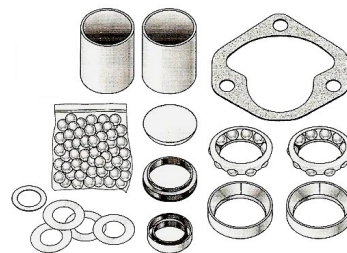

5075 63-82 Deluxe Steering Box Rebuild Kit 75.00kt
5075BR 63-82 Steering Box Bearing & Race 19.00ea
5075TS 63-82 Steering Box Top Seal 7.95ea
5075PS 63-82 Steering Box Pitman Arm Seal 7.95ea
5075SB 63-82 Steering Box Top Gasket 4.50ea
5075BB 63-82 Steering Box Recirculating Balls (56 pc) 15.00st