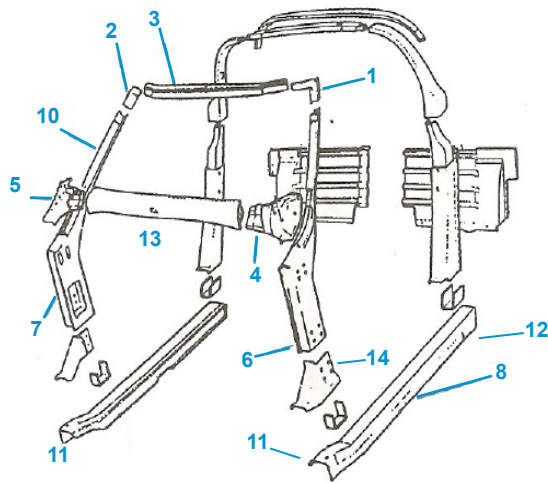

1968-82 WINDSHIELD & BODY FRAMES

BF-10	68-82	Upper LH Corner Frt. Windshield (#1)	82.00ea
BF-11	68-82	Upper RH Corner Frt. Windshield (#2)	82.00ea
BF-12	68-82	Top Section of Frt. Windshield (#3)	279.00ea
CL101	68-82	Windshield Clip (10 per car)	2.25ea
BF-22	68-82	LH Side Windshield Post - Metal (#10)	152.00ea
BF-23	68-82	RH Side Windshield Post - Metal (#10)	152.00ea
BF-27	68-82	Windshield Frame Kit	430.00kt
		<i>Kit Includes: LH & RH Upper Corners, and Top Side to Side</i>	
BF-51	68-82	LH Lower Door Hinge Support (#14)	198.00ea
BF-52	68-82	RH Lower Door Hinge Support (#14)	198.00ea
BF-24	68-82	Windshield Frame Mounting Bracket	17.50ea