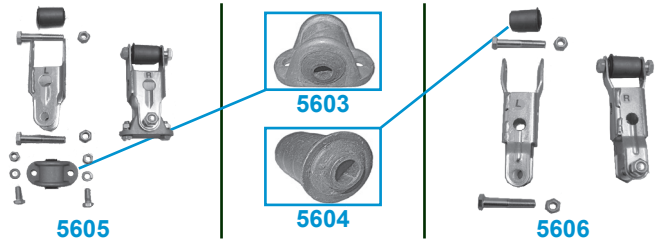

1984-96 FRONT SWAY BAR HARDWARE

5605	84-87	Front Sway Bar Mounting Kit	95.00kit
5606	88-96	Front Sway Bar Mounting Kit	52.00kit
5603	84-87	Frt Sway Bar Link Housing w/ Bushing	29.50ea
5604	84-96	Front Upper Sway Bar Bushing	9.50ea