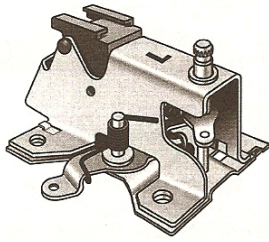

1968-76 INSIDE DOOR MECHANISMS

2725L	68-77	LH Inside Door Opening/Lock Control Mechanism	75.00ea
2725R	68-77	RH Inside Door Opening/Lock Control Mechanism	75.00ea
DH214	68-77	Inside Chrome Handles with Emblems	44.00pr
2691	68-77	Door Lock Knob	12.00ea
2724	68-77	Door Lock Knob Plastic Gasket	1.25ea