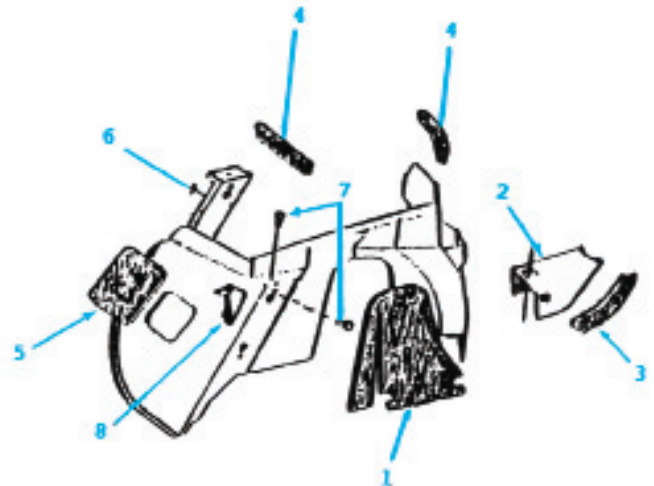

Please Specify Left or Right

SB002		Fiberglass Black Bond 1qt can.	55.00ea
-------	--	--------------------------------	---------

1955-74

CHOKE TUBES, RODS, SPRINGS & CLIPS

CH500	55	Choke Tube, 195hp	15.00ea
CH501	56-61	Choke Tube, 2x4 & 210hp	20.00ea
CH502	57-58	Choke Tube, WCFB, 220, 230	20.00ea
CH503	59-65	Choke Tube, 230/250,62-65 300,62 340	15.00ea
CH504	63	Choke Tube, AFB, 340, Chrome	31.00ea
CH505	64-65	Choke Tube, 350, 365, Holley, Chrome	31.00ee
CH506	63-65	Choke Tube, FI, Chrome	31.00ea
CH507	65	Choke Tube, 3936, Upper	41.00ea
CH508	66-70	Choke Rod, with Aluminum Intake	11.00ea
CH509	67	Choke Rod, 3x2	11.00ea
CH510	66-67	Choke Rod, 300hp	11.00ea
CH511	68-69	Choke Rod, 3x2	11.00ea
CH512	66	Choke Rod, 390hp	11.00ea
CH513	66	Choke Rod, 425hp	11.00ea
CH514	71-74	Choke Rod, 350, Q-Jet, with Clip	11.00ea
CH515	66-70	Choke Rod Clip	3.00ea
CH516	70-74	Choke Rod Clip	3.00ea
CH517	66-70	Choke Spring, LT1	32.00ea
CH518	71-74	Choke Spring, 71-74 350, 70 454	32.00ea
CH519	73-74	Choke Spring, 454	32.00ea
CH520	66-up	Choke Spring Mount Screw	2.00ea