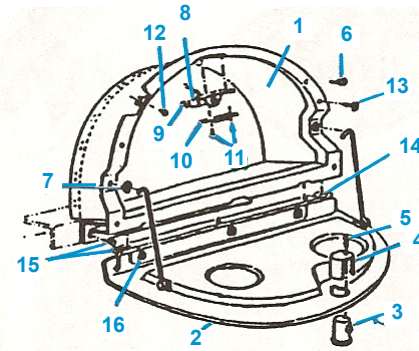

1963-67 GLOVE BOX & HARDWARE

GB100	63-67	Glove Box Liner Assembled with Clips (#1)	28.00ea
GB101	63	Glove Box Door Assembly (#2)	660.00ea
GB102	64-65	Glove Box Door Assembly (#2)	575.00ea
GB103	66-67	Glove Box Door Assembly (#2)	540.00ea
GB104	64-65	Glove Box Repair Kit	55.00kt
GB105	66-67	Glove Box Repair Kit	55.00kt
GB106	64-65	Glove Box Door Emblem	55.00ea
GB107	66-67	Glove Box Door Emblem	60.00ea
GB108	63	Glove Box Lock (#3)	35.00ea
GB109	64-67	Glove Box Lock (#3)	35.00ea
GB110	63	Glove Box Lock Retainer (#4)	15.00ea
GB111	64-67	Glove Box Lock Retainer (#4)	15.00ea
GB112	63-67	Glove Box Retainer Screw & Lock Washer (#5)	2.50st
GB113	63-67	Glove Box Door Bumpers (2 pc) (#6)	6.50pr
GB114	63-67	Glove Box Door Rod Grommets (#7)	5.50pr
GB115	63-67	Glove Box Socket & Switch Assembly (#8)	29.00st
GB116	63-67	Glove Box Bulb Shield (#9)	13.00ea
GB117	63-67	Glove Box Door Striker (#10)	14.00ea
GB118	63-67	Glove Box Striker Screws (#11)	3.50pr
GB119	63-67	Glove Box Liner Screws (9 pc) (#12)	11.50st
GB120	63-67	Glove Box Frame Screws (6 pc) (#13)	11.50st
GB121	63-67	Glove Box Hinge Spring Screw & Washer (#14)	2.75st
GB122	63-67	Glove Box Lower Hinge Support Screws (7 pc) (#15)	6.75st
GB123	63-67	Glove Box To Hinge Screws (3 pc) (#16)	4.75st

1962-82 ROCKER PANEL MOLDING

3700P	62	Rocker Panel Molding	540.00pr
3701	62	Rocker Molding Retainer Replacement	26.00ea
3702P	63	Rocker Panel Molding	CALL
3703P	64	Rocker Panel Molding	950.00pr
3704P	65	Rocker Panel Molding	CALL
3705P	66	Rocker Panel Molding	670.00pr
3706P	67	Rocker Panel Molding	CALL
3701	63-67	Rocker Molding Retainer Replacement	26.00ea
3707	65-67	Rocker Panel - Upper with Side Mount Exhaust (LH/RH)	229.00ea
3708	68-69	Rocker Panel - Upper (LH/RH)	270.00ea
3709	68-69	Rocker Panel - Lower (LH/RH) without Side Mount Exhaust	600.00pr
3710P	70-77	Rocker Panel Molding	347.00pr
3711P	78-79	Rocker Panel Molding	540.00pr
3712P	80	Rocker Panel Molding	CALL
3713P	81-82	Rocker Panel Molding	500.00pr
3718	70-82	Rocker Molding Hardware Kit (24 pc)	8.00kt
3719	63-65	Rocker Molding Hardware Kit (60 pc)	15.00kt
3720	66-67	Rocker Molding Hardware Kit (48 pc)	14.00kt
3721	68-69	Rocker Molding Hardware Kit (44 pc)	15.00kt
3722	70-82	Rocker Molding Repair Kit	32.00kt

PRICES SUBJECT TO CHANGE

Not Responsible for Typographical Errors