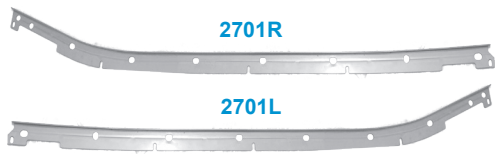

WT100	69-82	Side Window Guide Roller Nut Tool	14.00ea
2712	69-82	Side Window Nut Washer	3.50ea