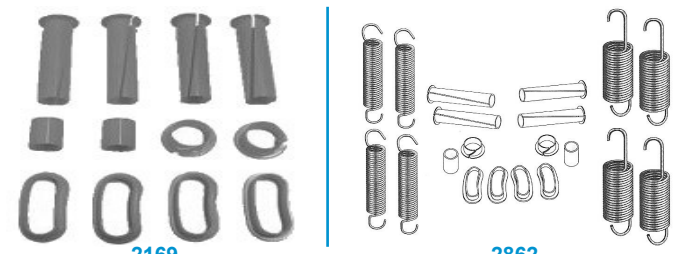

2169	68-82	Headlight Bushing Rebuilt Kit (12 pc)	21.95kt
2862	68-82	Headlight Rebuilt Kit (20 pc)	42.00kt