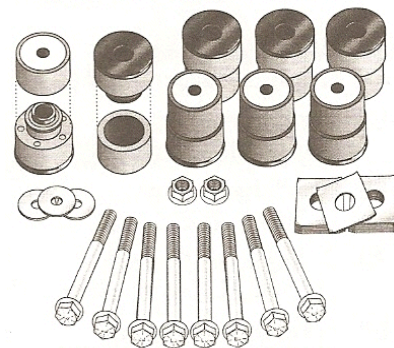

1973-82 BODY MOUNT KIT

MADE IN THE U.S.A.

THESE PARTS ARE PERFECT!

73-82	Body Mount Kit <i>Kit Includes: Correct-Style Bolts, Nuts & Shims</i>	139.95kt

FOR INDIVIDUAL BODY MOUNTS, PLEASE CALL

1958-82 BODY MOUNT KITS
(specify coupe or convertible)

BM100	58-62	Body Mount Kit	84.00kt
BM101	63	Body Mount Kit	84.00kt
BM102	64	Body Mount Kit	109.00kt
BM103	65-67	Body Mount Kit	99.00kt
BM104	68-72	Body Mount Kit	105.00kt
BM105	73-82	Body Mount Kit	149.95kt
BM110	63-82	Body Mount Lift Kit	87.00kt
BM7382	73-82	Body Mount (Top & Bottom)	18.00ea
BM173	73-82	Rear #4 Body Mount Kit <i>Kit Includes: (2) Bolts, (2) Mounts, (4) Shims</i>	34.95kt