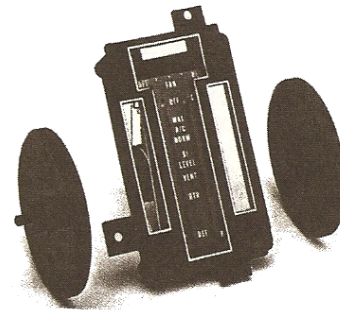

IN472	68	Reface Kit, without AC	95.00kt
IN473	68	Reface Kit, with AC	95.00kt
IN474	69-71	Reface Kit, without AC	95.00kt
IN475	69-71	Reface Kit, with AC	95.00kt
IN476	72-75	Reface Kit, without AC	95.00kt
IN477	72-75	Reface Kit, with AC	95.00kt

1968-76 NEW HEATER / AC CONTROL UNITS

IN486	68	Heater Control Unit, without AC	301.99ea
IN487	69-71	Heater Control Unit, without AC	301.99ea
IN488	72-75	Heater Control Unit, without AC	301.99ea
IN489	68	Heater Control Unit, with AC	301.99ea
IN490	69-71	Heater Control Unit, with AC	301.99ea
IN491	72-75	Heater Control Unit, with AC	301.99ea

1968-75 CLIMATE CONTROL LENSES

IN465	68	Climate Control Lens, with Air	22.00ea
IN466	68	Climate Control Lens, without Air	24.00ea
IN467	69-71	Climate Control Lens, with Air	22.00ea
IN468	69-71	Climate Control Lens, without Air	22.00ea
IN469	72-75	Climate Control Lens, with Air	22.00ea
IN470	72-75	Climate Control Lens, without Air	22.00ea

1969-82 TEMPERATURE CONTROL CABLES

HC100	69-76	Heater Temperature Control Cable	36.00ea
HC101	77-82	AC Temperature Control Cable	36.00ea

1977-82 HEATER / AC CONTROLS

IN479	77-82	Heater / AC Console Control Assem.	149.00ea
IN480	77-82	Heater / AC Control Face Plate	17.95ea
IN481	77-82	Heater / AC Control Lens	9.95ea
IN482	77-82	Heater / AC Control Lever	11.00ea
IN483	77-82	Temperature Control Lever	11.00ea
IN484	77-82	Heater / AC Control Blower Switch	23.50ea
IN485	77-82	Heater / AC Vacuum Control Switch	17.95ea

1969-76 SHIFTER CONSOLE METAL PLATE ASSEMBLY

IN450	69	4 spd, with Air	425.00ea
IN451	69	4 spd, without Air	425.00ea
IN452	69	Auto, with Air	425.00ea
IN453	69	Auto, without Air	425.00ea
IN454	70-71	4 spd, with Air	425.00ea
IN455	70-71	4 spd, without Air	425.00ea
IN456	70-71	Auto, with Air	425.00ea
IN457	70-71	Auto, without Air	425.00ea
IN458	72-76	4 spd, with Air	425.00ea
IN459	72-76	4 spd, without Air	425.00ea
IN460	72-76	Auto, with Air	425.00ea
IN461	72-76	Auto, without Air	425.00ea