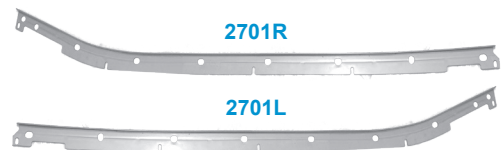

2701	69-82	Side Window SS Trim Molding (Lt/Rt)	48.95ea
WS214	69-82	Side Window Outer Seals (pair)	130.00pr
2701K	69-82	Side Window Trim Molding & Seals Kit Kit Includes: 2701L, 2701R, & WS214	159.00kt