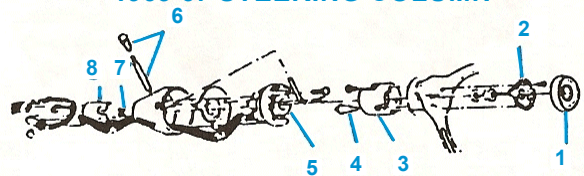

1963-67 STEERING COLUMN

HB-10	63-64	Horn Button (#1)	98.00ea
HB-11	65-66	Horn Button, without Tele (#1)	92.00ea
HB-16	65-66	Horn Button, with Tele (#1)	102.00ea
HB-12	67	Horn Button (#1)	75.00ea
HB-17	63-66	Horn Button Contact, without Tele (#2)	24.95ea
HB-20	67	Horn Button Contact, without Tele (#2)	22.00ea
HB-22	63-82	Horn Contact Rivets (3 pc)	4.35st
4100	63	Turn Signal Cancelling Cam (#3)	20.00ea
4101	64-66	Turn Signal Cancelling Cam, without Tele (#3)	24.00ea
4102	67-68	Turn Signal Cancelling Cam, without Tele (#3)	39.00ea
4103	63-66	Horn Contact Brush Connector (#4)	16.00ea
4104	67-82	Horn Contact Spring & Pin (#4)	5.50st
DS190	63	Turn Signal Switch (#5)	59.95ea
DS191	64-66	Turn Signal Switch, without Tele (#5)	99.00ea
DS192	67-68	Turn Signal Switch (#5)	99.00ea
4105	63	Turn Signal Lever (#6)	30.00ea
4106	64-66	Turn Signal Lever (#6)	30.00ea
4107	67	Turn Signal Lever (#6)	30.00ea
4108	63-66	Steering Column Shaft, w/o Tele (#7)	110.00ea
4109	64-66	Steering Column Tube, w/o Tele (#8)	120.00ea
4110	63-66	Steering Column Coupler With Lower Flange, without Tele	150.00ea
4111	63-66	Steering Column Coupler With Upper & Lower Flange, without Tele	CALL
4112	67-69	Steering Column Coupler, without PS	150.00ea
4113	64-66	Steering Column Upper Bearing	CALL
4114	63-66	Steering Column Lower Bearing	21.95ea
4115	65-79	Upper Steering Bearing 65-66 Upper & Lower, with T&T 67-68 Upper All 69-79 Upper Standard	36.00ea

1968-82 STEERING COLUMN

(See Above Diagram)