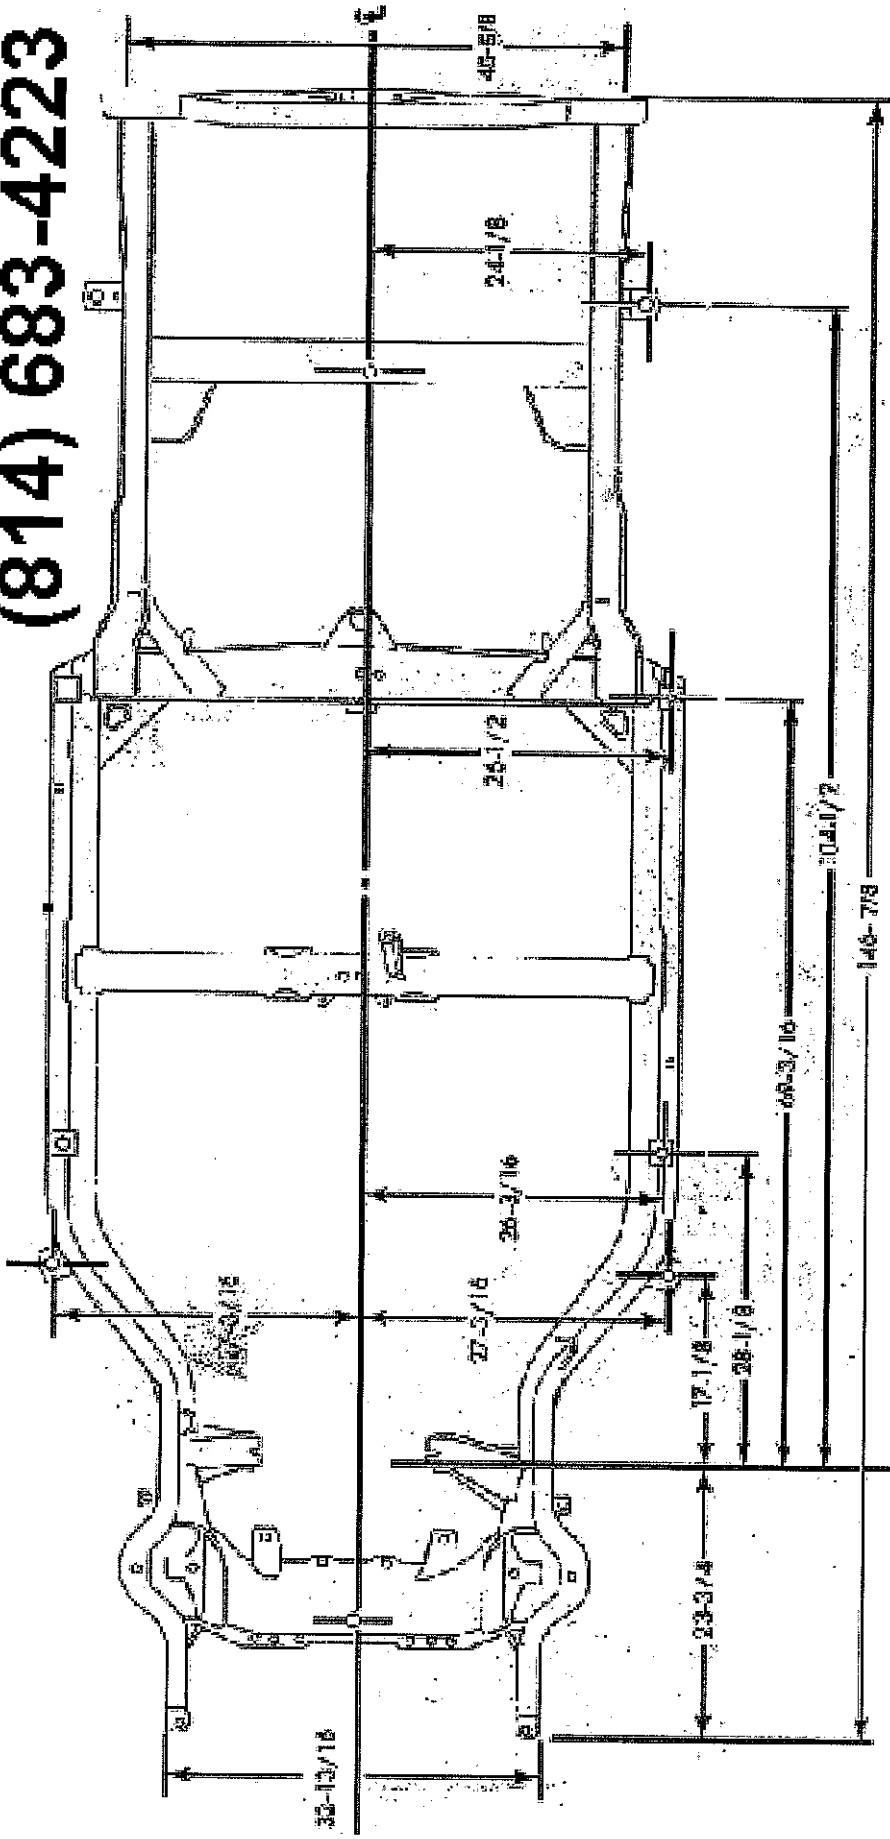

# 78-79 & 80-82 Frame Specs

# Bairs Corvettes

(814) 683-4223

ALL DIMENSIONS TO HOLE ARE MEASURED TO CENTER OF HOLE  
 Ⓢ INDICATES THAT THE DIMENSION IS EITHER TO THE UNDERSIDE  
 OF THE FRAME TOP SURFACE OR BODY MOUNT